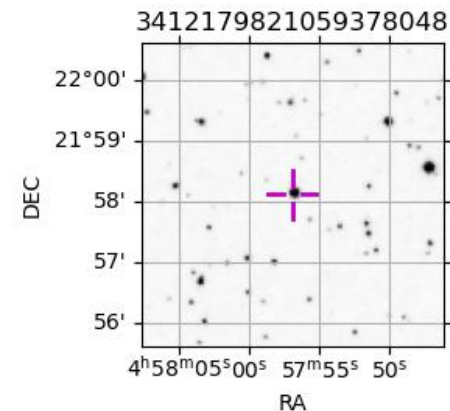

2024-08-10T05:47:09.6400 α: 04 57 56.9242 δ: +21 58 07.235 C/A ***** PA 353.98 deg v_sky +26.65 km/s D 05.43 AU
Credit: Styled after SORA/Lucky Star

Observable events with sun below -5 deg and altitude above 5 deg

Obs	Location	lat	Elon	Target	Observed Events Interval	OCode
PIC	Pic du Midi	42.9	0.1			Pnn
PAL	Palomar Mt (200")	33.4	243.1			Pnn
PMO	Purple Mtn Obs. Nanking	32.1	118.8			Pnn
KPNO	Kitt Peak Natl Obs	32.0	248.4			Pnn
MCD	McDonald Obs. 2.7m	30.7	256.0			Pnn
TEN	Teide Obs./Tenerife	28.3	343.5	+ +	AUG 10 05:20 - AUG 10 06:09	Pie
IRTF	Mauna Kea/IRTF	19.8	204.5			Pnn
KAV	Kavalur Observatory	12.6	78.8			Pnn
RIO	Rio de Janeiro	-22.9	316.8	+	AUG 10 06:03 - AUG 10 06:03	Pne
ESO	European Southern Obs. (3.6m)	-29.3	289.3			Pnn
AAT	Siding Spring (AAT)	-31.3	149.1			Pnn
SAAO	So. Afr. Astro. Obs. (Sutherland)	-32.4	20.8			Pnn
MSO	Mt. Stromlo Observatory	-35.3	149.0			Pnn