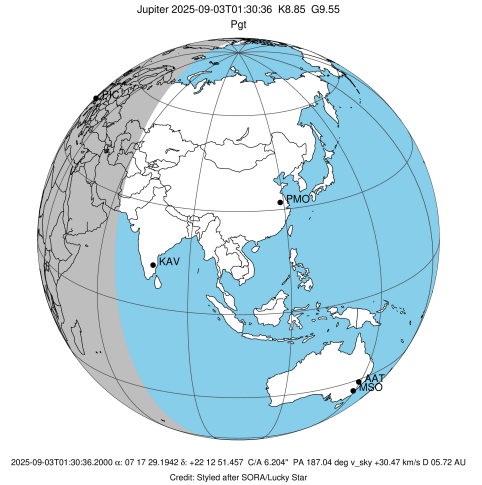

```
target                : Jupiter
target radius (km)    : 71492.00
C/A epoch             : 2025-09-03T01:27:55.100
Event type            : Pgt
: Jupiter occs: geocentric, topocentric
: Not a ringed target
Observer code         : PIC
Location              : Pic du Midi
Latitude (deg)        : 42.93656
E. Longitude (deg)    : 0.14231
Altitude (km)         : 2.890
Gaia source ID        : 3367209799780559360
2Mass ID (if available) : 07172920+2212518
ICRS Star Coord at Epoch: 07h 17m 29.19416s +22:12:51.45743s
RUWE (>1.4 is poor)  : 1.13
K magnitude           : 8.851
G magnitude           : 9.553
RP magnitude          : 9.285
BP magnitude          : 9.684
DUPflag               : 0
Distance (au)         : 5.719
f0 (km)               : 0.00
g0 (km)               : 0.00
skyplane vel. (km/s)  : 30.47
Sun-Target sep (deg)  : 52.59
Sun-Moon sep (deg)    : 171.45
B (ring opening deg)  : 1.73
PA of pole (deg)      : 9.01
Pole direction: RA (deg): 268.05774
Dec (deg): 64.49670
C/A sky separation (") : 7.129
C/A sky separation (km) : 29566.3
NAIF SPICE kernels    : RAJobs_U111+rgf15.spk
URKALLv1.spk
naif0012.tls
nep097.bsp
nep101.bsp
sat4401.bsp
de440.bsp
earth_720101_070426.bpc
jup365.bsp
urall6.bsp
IAU_SATURN_for_RINGFIT.tpc
pck00010.tpc
earth_200101_990628_predict.bpc
uranus_ringframes_rfrench20220627_v1.tf
neptune_ringframes_rfrench20220702a_v1.tf
earth_flat_IAU.spk
```

x: target alt < 5.0 deg or sun > -5.0 deg

Target	I/E	UTC	alt	alt-sun	radius	lat-geo	lat-geodetic
Jupiter	I	2025-09-03T00:52:26.130	-1.23x	-38.28	71491.2	26.64	29.79
Jupiter	E	2025-09-03T02:03:28.313	10.47	-32.32	71491.4	22.20	24.98