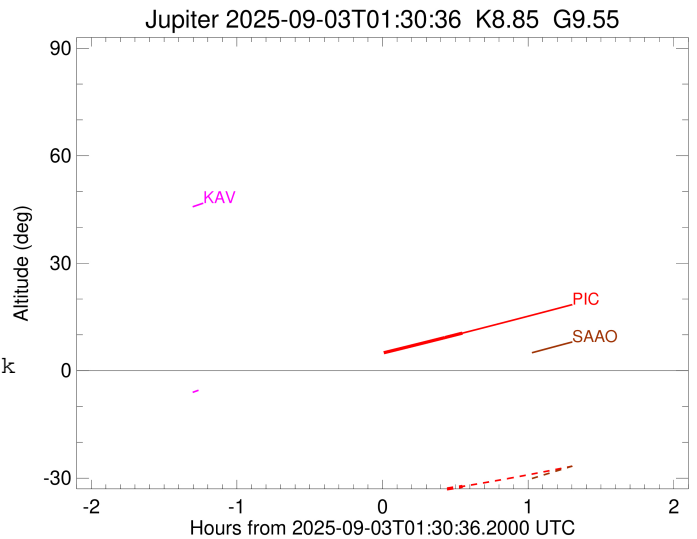

```
target                : Jupiter
target radius (km)    : 71492.00
C/A epoch             : 2025-09-03T01:27:55.100
Event type            : Pgt
: Jupiter occs: geocentric, topocentric
: Not a ringed target
Observer code         : PIC
Location              : Pic du Midi
Latitude (deg)        : 42.93656
E. Longitude (deg)    : 0.14231
Altitude (km)         : 2.890
Gaia source ID        : 3367209799780559360
2Mass ID (if available) : 07172920+2212518
ICRS Star Coord at Epoch: 07h 17m 29.19416s +22:12:51.45743s
RUWE (>1.4 is poor)  : 1.13
K magnitude           : 8.851
G magnitude           : 9.553
RP magnitude          : 9.285
BP magnitude          : 9.684
DUPflag               : 0
Distance (au)         : 5.719
f0 (km)               : 0.00
g0 (km)               : 0.00
skyplane vel. (km/s)  : 30.47
Sun-Target sep (deg)  : 52.59
Sun-Moon sep (deg)    : 171.45
B (ring opening deg)  : 1.73
PA of pole (deg)      : 9.01
Pole direction: RA (deg): 268.05774
Dec (deg): 64.49670
C/A sky separation (") : 7.129
C/A sky separation (km) : 29566.3
NAIF SPICE kernels    : RAJobs_U111+rgf15.spk
URKALLv1.spk
naif0012.tls
nep097.bsp
nep101.bsp
sat4401.bsp
de440.bsp
earth_720101_070426.bpc
jup365.bsp
urall6.bsp
IAU_SATURN_for_RINGFIT.tpc
pck00010.tpc
earth_200101_990628_predict.bpc
uranus_ringframes_rfrench20220627_v1.tf
neptune_ringframes_rfrench20220702a_v1.tf
earth_flat_IAU.spk
```

x: target alt < 5.0 deg or sun > -5.0 deg

Target	I/E	UTC	alt	alt-sun	radius	lat-geo	lat-geodetic
Jupiter	I	2025-09-03T00:52:26.130	-1.23x	-38.28	71491.2	26.64	29.79
Jupiter	E	2025-09-03T02:03:28.313	10.47	-32.32	71491.4	22.20	24.98