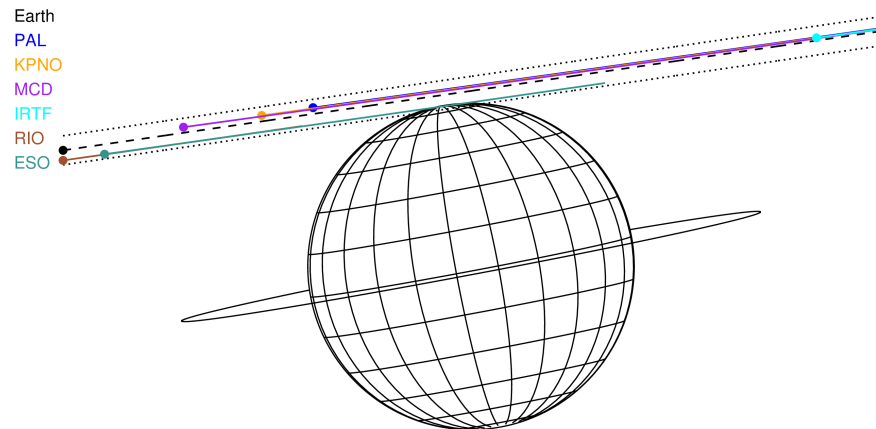

target : Jupiter
target radius (km) : 71492.00
C/A epoch : 2025-09-28T09:11:10.370
Event type : Pt
: Jupiter occs: topocentric, not geocentric
: Not a ringed target
Gaia source ID : 865547239993895936
2Mass ID (if available) : 07340800+2141454

Jupiter 2025-09-28T09:11:10 K9.68 G11.04 Pt

ICRS Star Coord at Epoch: 07h 34m 07.91720s +21:41:44.96260s

RUWE (>1.4 is poor) : 28.21
K magnitude : 9.675
G magnitude : 11.039
RP magnitude : 10.556
BP magnitude : 11.294
DUPflag : 0
Distance (au) : 5.374
f0 (km) : 0.00
g0 (km) : 0.00
skyplane vel. (km/s) : 20.79
Sun-Target sep (deg) : 73.38
Sun-Moon sep (deg) : 145.13
B (ring opening deg) : 1.58
PA of pole (deg) : 10.68
Pole direction: RA (deg): 268.05773
Dec (deg): 64.49670
C/A sky separation (") : 19.527
C/A sky separation (km) : 76112.8
NAIF SPICE kernels : RAJobs_U111+rgf15.spk

Jupiter 2025-09-28T09:11:10 K9.68 G11.04 Pt

Observable events with sun below -5 deg and altitude above 5 deg

Obs	Location	lat	Elon	Target	Observed Events Interval	OCode
PIC	Pic du Midi	42.9	0.1			Pnn
PAL	Palomar Mt (200")	33.4	243.1			Pnn
PMO	Purple Mtn Obs. Nanking	32.1	118.8			Pnn
KPNO	Kitt Peak Natl Obs	32.0	248.4			Pnn
MCD	McDonald Obs. 2.7m	30.7	256.0			Pnn
TEN	Teide Obs./Tenerife	28.3	343.5			Pnn
IRTF	Mauna Kea/IRTF	19.8	204.5			Pnn
KAV	Kavalur Observatory	12.6	78.8			Pnn
RIO	Rio de Janeiro	-22.9	316.8			Pnn
ESO	European Southern Obs. (3.6m)	-29.3	289.3	+ +	SEP 28 09:03 - SEP 28 09:14	Pie
AAT	Siding Spring (AAT)	-31.3	149.1			Pnn
SAAO	So. Afr. Astro. Obs. (Sutherland)	-32.4	20.8			Pnn
MSO	Mt. Stromlo Observatory	-35.3	149.0			Pnn