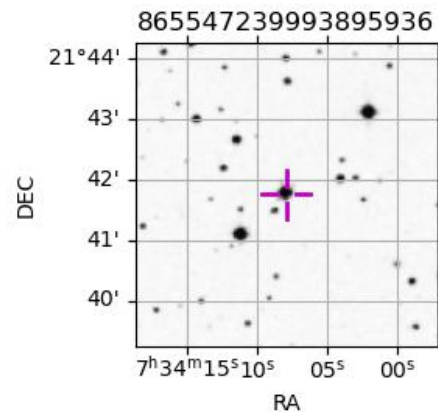

Observable events with sun below -5 deg and altitude above 5 deg

Obs	Location	lat	Elon	Target	Observed Events Interval	OCode
PIC	Pic du Midi	42.9	0.1			Pnn
PAL	Palomar Mt (200")	33.4	243.1			Pnn
PMO	Purple Mtn Obs. Nanking	32.1	118.8			Pnn
KPNO	Kitt Peak Natl Obs	32.0	248.4			Pnn
MCD	McDonald Obs. 2.7m	30.7	256.0			Pnn
TEN	Teide Obs./Tenerife	28.3	343.5			Pnn
IRTF	Mauna Kea/IRTF	19.8	204.5			Pnn
KAV	Kavalur Observatory	12.6	78.8			Pnn
RIO	Rio de Janeiro	-22.9	316.8			Pnn
ESO	European Southern Obs. (3.6m)	-29.3	289.3	+ +	SEP 28 09:03 - SEP 28 09:14	Pie
AAT	Siding Spring (AAT)	-31.3	149.1			Pnn
SAAO	So. Afr. Astro. Obs. (Sutherland)	-32.4	20.8			Pnn
MSO	Mt. Stromlo Observatory	-35.3	149.0			Pnn