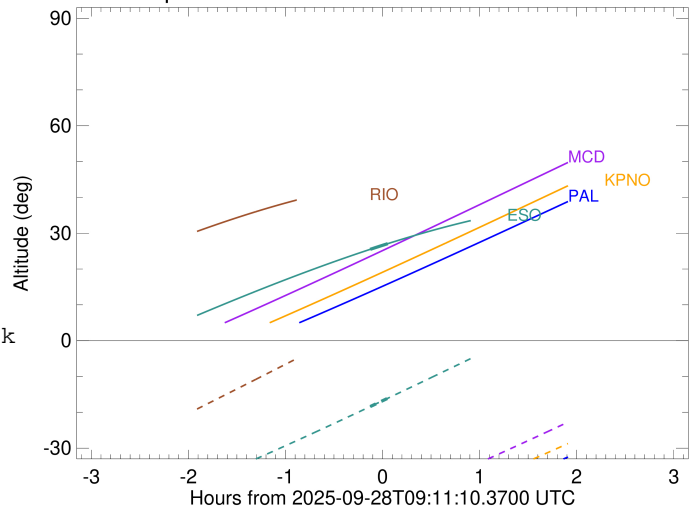

Jupiter 2025-09-28T09:11:10 K9.68 G11.04