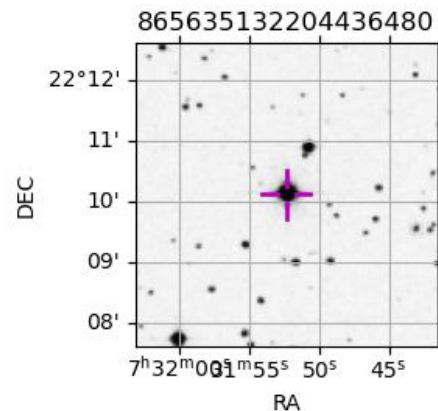

2026-05-17T23:58:15.3400 α: 07 31 52.3859 β: +22 10 06.919 C/A ***** PA 188.70 deg v_sky +29.67 km/s D 05.78 AU
Credit: Styled after SORA/Lucky Star

Observable events with sun below -5 deg and altitude above 5 deg

Obs	Location	lat	Elon	Target	Observed Events Interval	OCode
PIC	Pic du Midi	42.9	0.1			Pnn
PAL	Palomar Mt (200")	33.4	243.1			Pnn
PMO	Purple Mtn Obs. Nanking	32.1	118.8			Pnn
KPNO	Kitt Peak Natl Obs	32.0	248.4			Pnn
MCD	McDonald Obs. 2.7m	30.7	256.0			Pnn
TEN	Teide Obs./Tenerife	28.3	343.5			Pnn
IRTF	Mauna Kea/IRTF	19.8	204.5			Pnn
KAV	Kavalur Observatory	12.6	78.8			Pnn
RIO	Rio de Janeiro	-22.9	316.8	+	MAY 17 23:39 - MAY 17 23:39	Pin
ESO	European Southern Obs. (3.6m)	-29.3	289.3	+	MAY 17 23:37 - MAY 18 00:24	Pie
AAT	Siding Spring (AAT)	-31.3	149.1			Pnn
SAAO	So. Afr. Astro. Obs. (Sutherland)	-32.4	20.8			Pnn
MSO	Mt. Stromlo Observatory	-35.3	149.0			Pnn