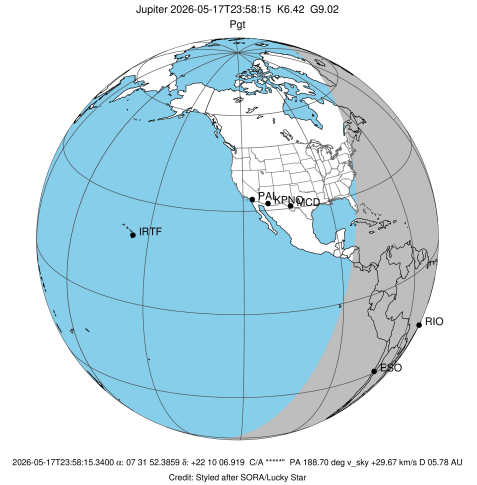

```
target                : Jupiter
target radius (km)   : 71492.00
C/A epoch            : 2026-05-18T00:01:30.360
Event type          : Pgt
                    : Jupiter occs: geocentric, topocentric
                    : Not a ringed target
Observer code       : RIO
Location            : Rio de Janeiro
Latitude (deg)      : -22.89506
E. Longitude (deg)  : 316.77708
Altitude (km)       : 0.033
Gaia source ID      : 865635132204436480
2Mass ID (if available) : 07315239+2210074
ICRS Star Coord at Epoch: 07h 31m 52.38591s +22:10:06.91875s
RUWE (>1.4 is poor) : 1.04
K magnitude          : 6.419
G magnitude          : 9.024
RP magnitude         : 8.250
BP magnitude         : 9.681
DUPflag             : 0
Distance (au)       : 5.784
f0 (km)              : 0.00
g0 (km)              : 0.00
skyplane vel. (km/s) : 29.67
Sun-Target sep (deg) : 54.47
Sun-Moon sep (deg)  : 38.85
B (ring opening deg) : 1.21
PA of pole (deg)    : 10.45
Pole direction: RA (deg): 268.05767
Dec (deg): 64.49668
C/A sky separation (" ) : 14.177
C/A sky separation (km) : 59471.4
NAIF SPICE kernels  : RAJobs_U111+rgf15.spk
URKALLv1.spk
naif0012.tls
nep097.bsp
nep101.bsp
sat4401.bsp
de440.bsp
earth_720101_070426.bpc
jup365.bsp
urall6.bsp
IAU_SATURN_for_RINGFIT.tpc
pck00010.tpc
earth_200101_990628_predict.bpc
uranus_ringframes_rfrench20220627_v1.tf
neptune_ringframes_rfrench20220702a_v1.tf
earth_flat_IAU.spk
```