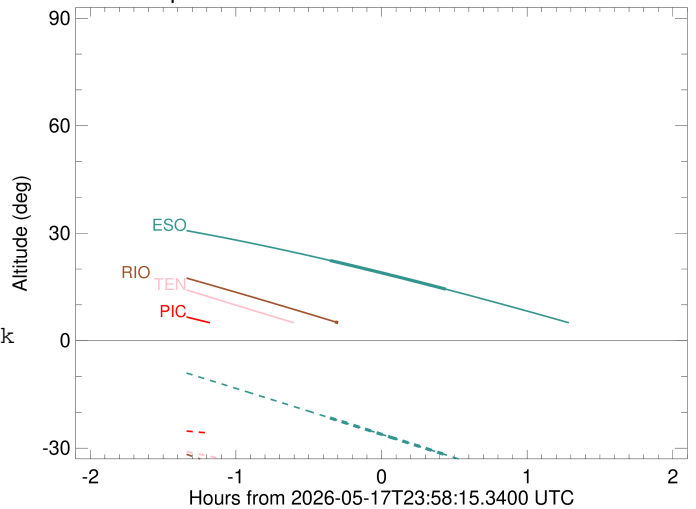

Jupiter 2026-05-17T23:58:15 K6.42 G9.02