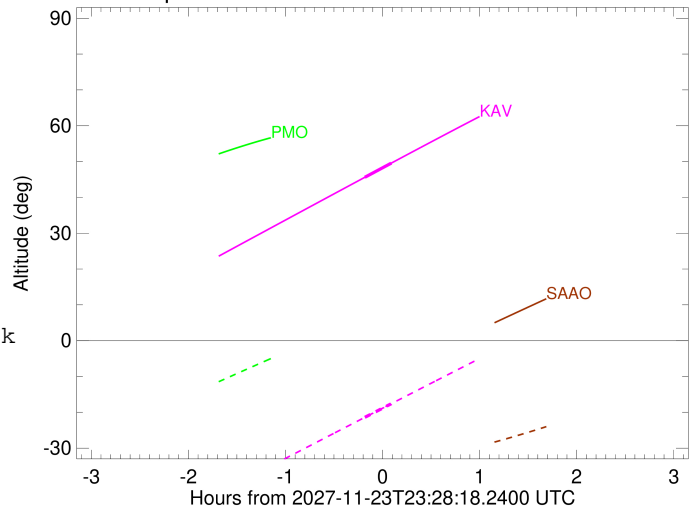

Jupiter 2027-11-23T23:28:18 K9.37 G10.94