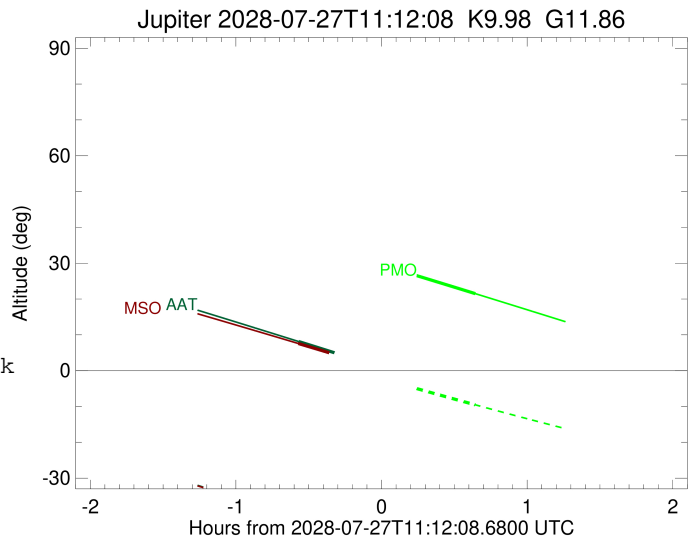

```
target                : Jupiter
target radius (km)   : 71492.00
C/A epoch             : 2028-07-27T11:13:37.600
Event type            : Pgt
: Jupiter occs: geocentric, topocentric
: Not a ringed target
Observer code         : PMO
Location              : Purple Mtn Obs. Nanking
Latitude (deg)       : 32.06667
E. Longitude (deg)   : 118.82089
Altitude (km)        : 0.364
Gaia source ID       : 3800628414340560128
2Mass ID (if available) : 11411223+0318056
ICRS Star Coord at Epoch: 11h 41m 12.14413s +03:18:05.37790s
RUWE (>1.4 is poor) : 0.78
K magnitude           : 9.977
G magnitude           : 11.858
RP magnitude          : 11.231
BP magnitude          : 12.326
DUPflag              : 0
Distance (au)        : 6.048
f0 (km)               : 0.00
g0 (km)               : 0.00
skyplane vel. (km/s) : 31.42
Sun-Target sep (deg) : 49.84
Sun-Moon sep (deg)   : 24.39
B (ring opening deg) : -1.79
PA of pole (deg)     : 25.49
Pole direction: RA (deg): 268.05759
Dec (deg): 64.49659
C/A sky separation ("): 3.727
C/A sky separation (km): 16345.1
NAIF SPICE kernels   : RAJobs_U111+rgf15.spk
URKALLv1.spk
naif0012.tls
nep097.bsp
nep101.bsp
sat4401.bsp
de440.bsp
earth_720101_070426.bpc
jup365.bsp
urall6.bsp
IAU_SATURN_for_RINGFIT.tpc
pck00010.tpc
earth_200101_990628_predict.bpc
uranus_ringframes_rfrench20220627_v1.tf
neptune_ringframes_rfrench20220702a_v1.tf
earth_flat_IAU.spk
```

x: target alt < 5.0 deg or sun > -5.0 deg

Target	I/E	UTC	alt	alt-sun	radius	lat-geo	lat-geodetic
Jupiter	I	2028-07-27T10:36:27.271	36.67	4.83x	71491.7	14.44	16.40
Jupiter	E	2028-07-27T11:50:43.700	21.51	-9.52	71491.8	11.94	13.59