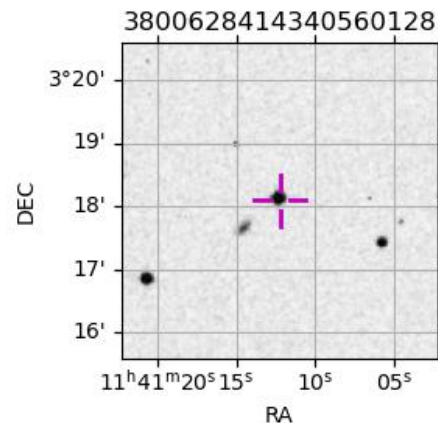

2028-07-27T11:12:08.6800 cc: 11 41 12.1441 8: +03 18 05.378 C/A 2.632" PA 204.04 deg v_sky +31.42 km/s D 06.05 AU
Credit: Styled after SORA/Lucky Star

Observable events with sun below -5 deg and altitude above 5 deg

Obs	Location	lat	Elon	Target	Observed Events Interval	OEncode
PIC	Pic du Midi	42.9	0.1			Pnn
PAL	Palomar Mt (200")	33.4	243.1			Pnn
PMO	Purple Mtn Obs. Nanking	32.1	118.8	+	JUL 27 11:50 - JUL 27 11:50	Pne
KPNO	Kitt Peak Natl Obs	32.0	248.4			Pnn
MCD	McDonald Obs. 2.7m	30.7	256.0			Pnn
TEN	Teide Obs./Tenerife	28.3	343.5			Pnn
IRTF	Mauna Kea/IRTF	19.8	204.5			Pnn
KAV	Kavalur Observatory	12.6	78.8			Pnn
RIO	Rio de Janeiro	-22.9	316.8			Pnn
ESO	European Southern Obs. (3.6m)	-29.3	289.3			Pnn
AAT	Siding Spring (AAT)	-31.3	149.1	+	JUL 27 10:37 - JUL 27 10:37	Pin
SAAO	So. Afr. Astro. Obs. (Sutherland)	-32.4	20.8			Pnn
MSO	Mt. Stromlo Observatory	-35.3	149.0	+	JUL 27 10:37 - JUL 27 10:37	Pin