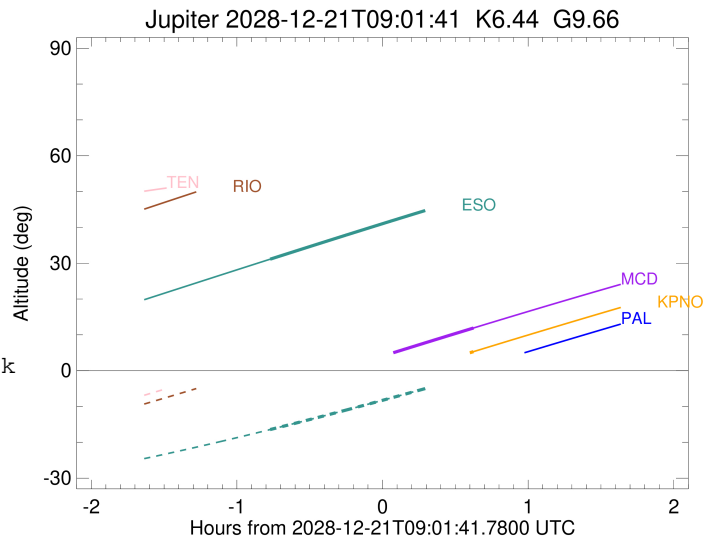

```
target                : Jupiter
target radius (km)   : 71492.00
C/A epoch            : 2028-12-21T08:57:21.340
Event type           : Pgt
: Jupiter occs: geocentric, topocentric
: Not a ringed target
Observer code        : KPNO
Location             : Kitt Peak Natl Obs
Latitude (deg)       : 31.96333
E. Longitude (deg)   : 248.40000
Altitude (km)        : 2.120
Gaia source ID       : 3630412679942456064
2Mass ID (if available) : 13274116-0752030
ICRS Star Coord at Epoch: 13h 27m 41.15840s -07:52:03.26818s
RUWE (>1.4 is poor) : 1.03
K magnitude          : 6.437
G magnitude          : 9.665
RP magnitude         : 8.724
BP magnitude         : 10.571
DUPflag             : 0
Distance (au)        : 5.772
f0 (km)              : 0.00
g0 (km)              : 0.00
skyplane vel. (km/s) : 24.28
Sun-Target sep (deg) : 66.44
Sun-Moon sep (deg)   : 128.00
B (ring opening deg) : -2.81
PA of pole (deg)     : 23.22
Pole direction: RA (deg): 268.05755
Dec (deg): 64.49657
C/A sky separation (") : 8.968
C/A sky separation (km) : 37541.6
NAIF SPICE kernels   : RAJobs_U111+rgf15.spk
URKALLv1.spk
naif0012.tls
nep097.bsp
nep101.bsp
sat4401.bsp
de440.bsp
earth_720101_070426.bpc
jup365.bsp
urall6.bsp
IAU_SATURN_for_RINGFIT.tpc
pck00010.tpc
earth_200101_990628_predict.bpc
uranus_ringframes_rfrench20220627_v1.tf
neptune_ringframes_rfrench20220702a_v1.tf
earth_flat_IAU.spk
```

x: target alt < 5.0 deg or sun > -5.0 deg

Target	I/E	UTC	alt	alt-sun	radius	lat-geo	lat-geodetic
Jupiter	I	2028-12-21T08:15:41.700	-12.30x	-75.96	71488.6	34.36	37.94
Jupiter	E	2028-12-21T09:39:09.480	5.30	-59.20	71489.5	28.96	32.27