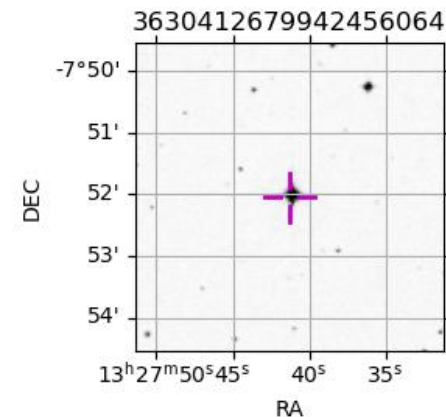

Credit: Styled after SORA/Lucky Star

Observable events with sun below -5 deg and altitude above 5 deg

Obs	Location	lat	Elon	Target	Observed Events Interval	OCode
PIC	Pic du Midi	42.9	0.1			Pnn
PAL	Palomar Mt (200")	33.4	243.1			Pnn
PMO	Purple Mtn Obs. Nanking	32.1	118.8			Pnn
KPNO	Kitt Peak Natl Obs	32.0	248.4	+	DEC 21 09:39 - DEC 21 09:39	Pne
MCD	McDonald Obs. 2.7m	30.7	256.0	+	DEC 21 09:39 - DEC 21 09:39	Pne
TEN	Teide Obs./Tenerife	28.3	343.5			Pnn
IRTF	Mauna Kea/IRTF	19.8	204.5			Pnn
KAV	Kavalur Observatory	12.6	78.8			Pnn
RIO	Rio de Janeiro	-22.9	316.8			Pnn
ESO	European Southern Obs. (3.6m)	-29.3	289.3	+	DEC 21 08:15 - DEC 21 08:15	Pin
AAT	Siding Spring (AAT)	-31.3	149.1			Pnn
SAAO	So. Afr. Astro. Obs. (Sutherland)	-32.4	20.8			Pnn
MSO	Mt. Stromlo Observatory	-35.3	149.0			Pnn