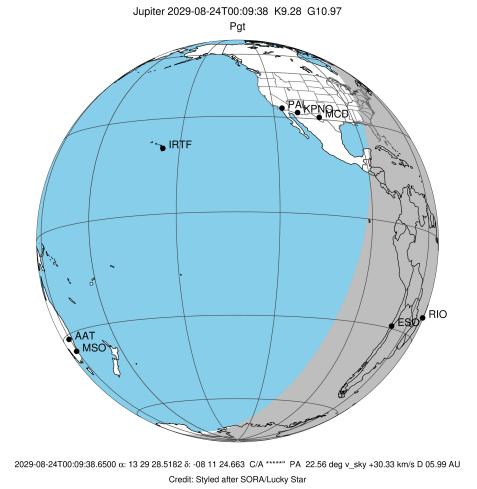

```
target                : Jupiter
target radius (km)   : 71492.00
C/A epoch            : 2029-08-24T00:13:05.010
Event type           : Pgt
: Jupiter occs: geocentric, topocentric
: Not a ringed target
Observer code        : RIO
Location             : Rio de Janeiro
Latitude (deg)       : -22.89506
E. Longitude (deg)   : 316.77708
Altitude (km)        : 0.033
Gaia source ID       : 3630341658363260032
2Mass ID (if available) : 13292873-0811220
ICRS Star Coord at Epoch: 13h 29m 28.51824s -08:11:24.66326s
RUWE (>1.4 is poor) : 1.10
K magnitude          : 9.280
G magnitude          : 10.968
RP magnitude         : 10.406
BP magnitude         : 11.355
DUPflag             : 0
Distance (au)        : 5.988
f0 (km)              : 0.00
g0 (km)              : 0.00
skyplane vel. (km/s) : 30.33
Sun-Target sep (deg) : 53.01
Sun-Moon sep (deg)   : 126.54
B (ring opening deg) : -2.69
PA of pole (deg)     : 23.13
Pole direction: RA (deg): 268.05743
Dec (deg): 64.49654
C/A sky separation (") : 12.805
C/A sky separation (km) : 55614.7
NAIF SPICE kernels   : RAJobs_U111+rgf15.spk
URKALLv1.spk
naif0012.tls
nep097.bsp
nep101.bsp
sat4401.bsp
de440.bsp
earth_720101_070426.bpc
jup365.bsp
urall6.bsp
IAU_SATURN_for_RINGFIT.tpc
pck00010.tpc
earth_200101_990628_predict.bpc
uranus_ringframes_rfrench20220627_v1.tf
neptune_ringframes_rfrench20220702a_v1.tf
earth_flat_IAU.spk
```