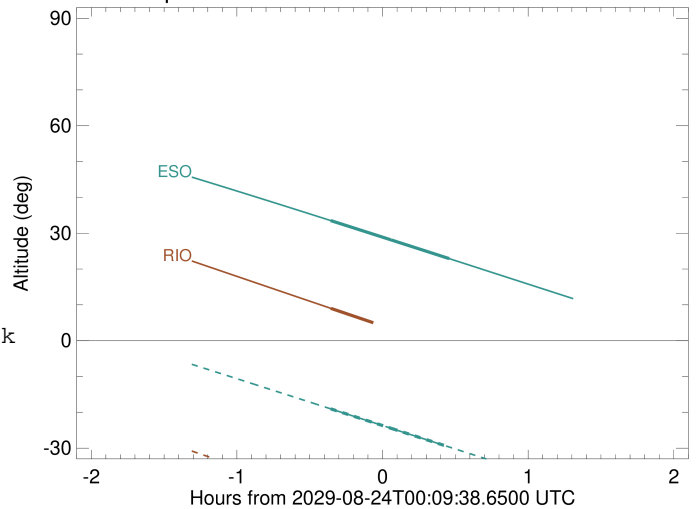

Jupiter 2029-08-24T00:09:38 K9.28 G10.97