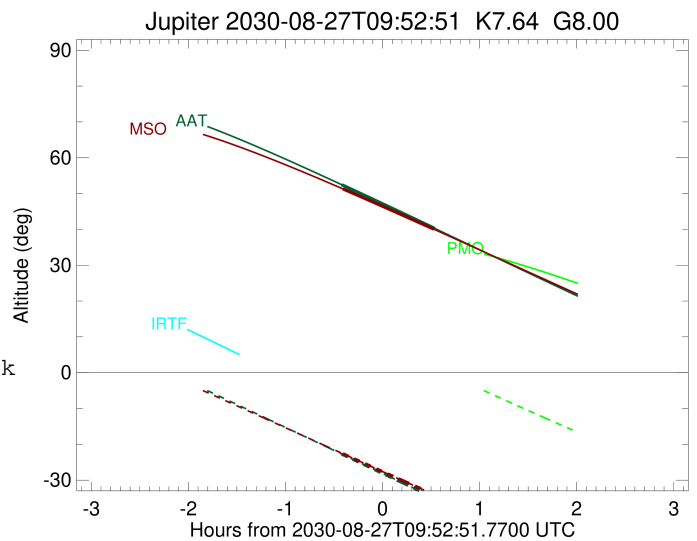

```
target                : Jupiter
target radius (km)   : 71492.00
C/A epoch             : 2030-08-27T09:56:31.270
Event type           : Pgt
: Jupiter occs: geocentric, topocentric
: Not a ringed target
Observer code        : AAT
Location             : Siding Spring (AAT)
Latitude (deg)       : -31.27703
E. Longitude (deg)   : 149.06608
Altitude (km)        : 1.164
Gaia source ID       : 6305790071100008704
2Mass ID (if available) : 15111165-1657524
ICRS Star Coord at Epoch: 15h 11m 11.69510s -16:57:52.88046s
RUWE (>1.4 is poor) : 0.84
K magnitude          : 7.642
G magnitude          : 8.003
RP magnitude         : 7.866
BP magnitude         : 8.063
DUPflag             : 1
Distance (au)        : 5.519
f0 (km)              : 0.00
g0 (km)              : 0.00
skyplane vel. (km/s) : 19.73
Sun-Target sep (deg) : 76.25
Sun-Moon sep (deg)  : 95.81
B (ring opening deg) : -2.92
PA of pole (deg)    : 16.18
Pole direction: RA (deg): 268.05717
Dec (deg): 64.49652
C/A sky separation (" ) : 15.754
C/A sky separation (km) : 63065.3
NAIF SPICE kernels  : RAJobs_U111+rgf15.spk
URKALLv1.spk
naif0012.tls
nep097.bsp
nep101.bsp
sat4401.bsp
de440.bsp
earth_720101_070426.bpc
jup365.bsp
urall6.bsp
IAU_SATURN_for_RINGFIT.tpc
pck00010.tpc
earth_200101_990628_predict.bpc
uranus_ringframes_rfrench20220627_v1.tf
neptune_ringframes_rfrench20220702a_v1.tf
earth_flat_IAU.spk
```

x: target alt < 5.0 deg or sun > -5.0 deg

Target	I/E	UTC	alt	alt-sun	radius	lat-geo	lat-geodetic
Jupiter	I	2030-08-27T09:27:40.352	52.46	-22.72	71482.7	-62.84	-65.69
Jupiter	E	2030-08-27T10:25:18.606	40.22	-34.97	71483.1	-60.77	-63.78