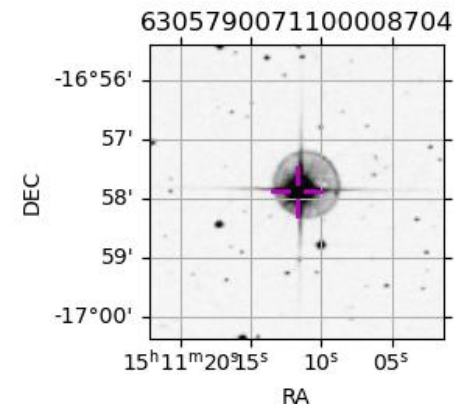

2030-08-27T09:52:51.7700 α: 15 11 11.6951 δ: -16 57 52.880 C/A ***** PA 17.21 deg v_sky +19.73 km/s D 05.52 AU
Credit: Styled after SORA/Lucky Star

Observable events with sun below -5 deg and altitude above 5 deg

Obs	Location	lat	Elon	Target	Observed Events Interval	OEcode
PIC	Pic du Midi	42.9	0.1			Pnn
PAL	Palomar Mt (200")	33.4	243.1			Pnn
PMO	Purple Mtn Obs. Nanking	32.1	118.8			Pnn
KPNO	Kitt Peak Natl Obs	32.0	248.4			Pnn
MCD	McDonald Obs. 2.7m	30.7	256.0			Pnn
TEN	Teide Obs./Tenerife	28.3	343.5			Pnn
IRTF	Mauna Kea/IRTF	19.8	204.5			Pnn
KAV	Kavalur Observatory	12.6	78.8			Pnn
RIO	Rio de Janeiro	-22.9	316.8			Pnn
ESO	European Southern Obs. (3.6m)	-29.3	289.3			Pnn
AAT	Siding Spring (AAT)	-31.3	149.1	+ +	AUG 27 09:27 - AUG 27 10:25	Pie
SAAO	So. Afr. Astro. Obs. (Sutherland)	-32.4	20.8			Pnn
MSO	Mt. Stromlo Observatory	-35.3	149.0	+ +	AUG 27 09:28 - AUG 27 10:24	Pie