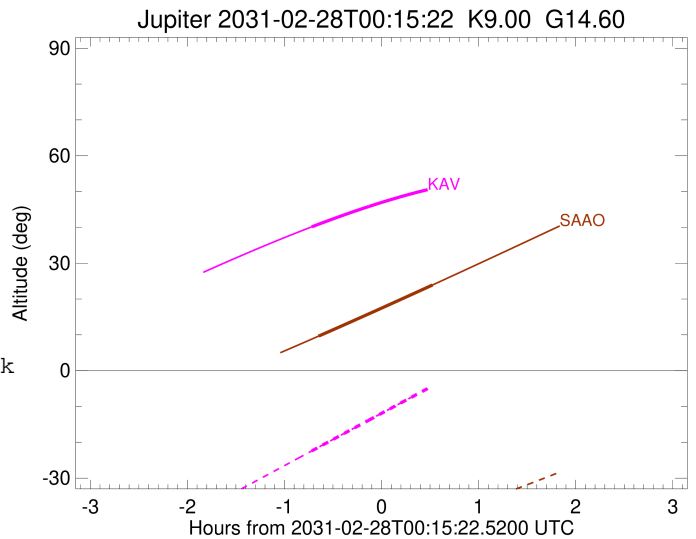

```
target                : Jupiter
target radius (km)   : 71492.00
C/A epoch            : 2031-02-28T00:13:22.390
Event type           : Pgt
: Jupiter occs: geocentric, topocentric
: Not a ringed target
Observer code        : KAV
Location             : Kavalur Observatory
Latitude (deg)       : 12.57556
E. Longitude (deg)   : 78.83167
Altitude (km)        : 0.722
Gaia source ID       : 4116568480827537536
2Mass ID (if available) : 17395143-2249165
ICRS Star Coord at Epoch: 17h 39m 51.40962s -22:49:16.82611s
RUWE (>1.4 is poor) : 1.00
K magnitude           : 9.001
G magnitude           : 14.595
RP magnitude         : 13.221
BP magnitude         : 16.893
DUPflag              : 0
Distance (au)        : 5.513
f0 (km)              : 0.00
g0 (km)              : 0.00
skyplane vel. (km/s) : 21.63
Sun-Target sep (deg) : 73.41
Sun-Moon sep (deg)   : 150.71
B (ring opening deg) : -2.65
PA of pole (deg)     : 1.33
Pole direction: RA (deg): 268.05701
Dec (deg): 64.49651
C/A sky separation ("): 12.174
C/A sky separation (km): 48676.7
NAIF SPICE kernels   : RAJobs_U111+rgf15.spk
URKALLv1.spk
naif0012.tls
nep097.bsp
nep101.bsp
sat4401.bsp
de440.bsp
earth_720101_070426.bpc
jup365.bsp
urall6.bsp
IAU_SATURN_for_RINGFIT.tpc
pck00010.tpc
earth_200101_990628_predict.bpc
uranus_ringframes_rfrench20220627_v1.tf
neptune_ringframes_rfrench20220702a_v1.tf
earth_flat_IAU.spk
```

x: target alt < 5.0 deg or sun > -5.0 deg

Target	I/E	UTC	alt	alt-sun	radius	lat-geo	lat-geodetic
Jupiter	I	2031-02-27T23:32:20.500	40.16	-22.38	71487.4	-43.85	-47.56
Jupiter	E	2031-02-28T00:54:30.034	51.62	-2.43x	71487.7	-41.94	-45.66