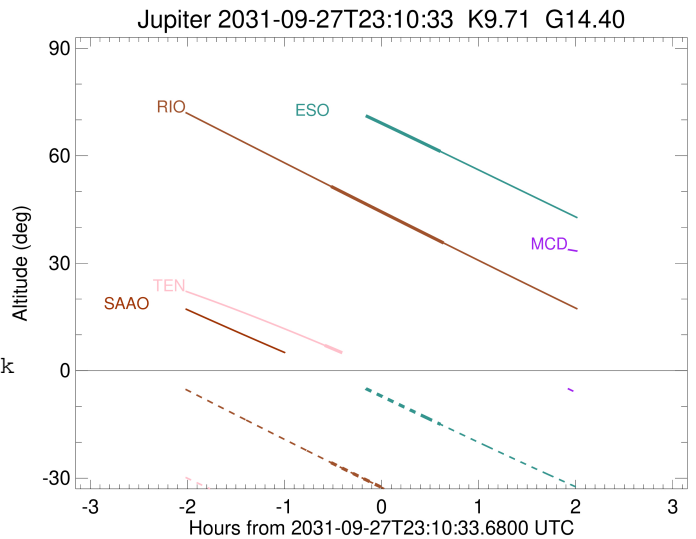

```
target                : Jupiter
target radius (km)   : 71492.00
C/A epoch             : 2031-09-27T23:14:37.490
Event type            : Pgt
: Jupiter occs: geocentric, topocentric
: Not a ringed target
Observer code         : TEN
Location              : Teide Obs./Tenerife
Latitude (deg)        : 28.30050
E. Longitude (deg)    : 343.48909
Altitude (km)         : 2.395
Gaia source ID        : 4111633322824553728
2Mass ID (if available) : 17223807-2258467
ICRS Star Coord at Epoch: 17h 22m 38.05943s -22:58:46.79993s
RUWE (>1.4 is poor) : 1.01
K magnitude           : 9.707
G magnitude           : 14.399
RP magnitude          : 13.168
BP magnitude          : 16.069
DUPflag              : 0
Distance (au)         : 5.374
f0 (km)               : 0.00
g0 (km)               : 0.00
skyplane vel. (km/s) : 19.67
Sun-Target sep (deg) : 77.20
Sun-Moon sep (deg)   : 64.86
B (ring opening deg) : -2.33
PA of pole (deg)     : 3.18
Pole direction: RA (deg): 268.05683
Dec (deg): 64.49652
C/A sky separation ("): 14.059
C/A sky separation (km): 54800.0
NAIF SPICE kernels   : RAJobs_U111+rgf15.spk
URKALLv1.spk
naif0012.tls
nep097.bsp
nep101.bsp
sat4401.bsp
de440.bsp
earth_720101_070426.bpc
jup365.bsp
urall6.bsp
IAU_SATURN_for_RINGFIT.tpc
pck00010.tpc
earth_200101_990628_predict.bpc
uranus_ringframes_rfrench20220627_v1.tf
neptune_ringframes_rfrench20220702a_v1.tf
earth_flat_IAU.spk
```

x: target alt < 5.0 deg or sun > -5.0 deg

Target	I/E	UTC	alt	alt-sun	radius	lat-geo	lat-geodetic
Jupiter	I	2031-09-27T22:35:28.337	7.06	-47.23	71487.5	-51.18	-54.72
Jupiter	E	2031-09-27T23:53:37.181	-8.43x	-59.70	71487.8	-48.83	-52.46