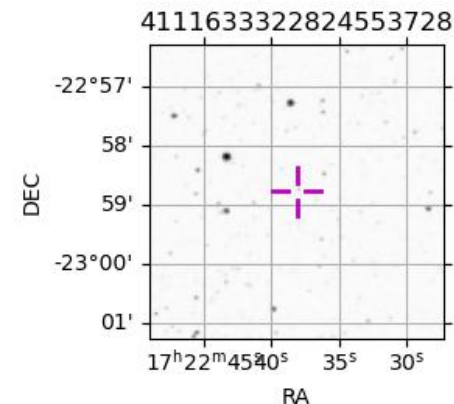

Jupiter 2031-09-27T23:10:33 K9.71 G14.40 Pgt

ICRS Star Coord at Epoch: 17h 22m 38.05943s -22:58:46.79993s

RUWE (>1.4 is poor) : 1.01
 K magnitude : 9.707
 G magnitude : 14.399
 RP magnitude : 13.168
 BP magnitude : 16.069
 DUPflag : 0
 Distance (au) : 5.374
 f0 (km) : 0.00
 g0 (km) : 0.00
 skyplane vel. (km/s) : 19.67
 Sun-Target sep (deg) : 77.20
 Sun-Moon sep (deg) : 65.22
 B (ring opening deg) : -2.33
 PA of pole (deg) : 3.18
 Pole direction: RA (deg): 268.05683
 Dec (deg): 64.49652
 C/A sky separation (") : 15.000
 C/A sky separation (km) : 58468.1
 NAIF SPICE kernels : RAJobs_U111+rgf15.spk

Jupiter 2031-09-27T23:10:33 K9.71 G14.40
 Pgt

Earth
 PIC
 KPNO
 MCD
 TEN
 RIO
 ESO
 SAAO

2031-09-27T23:10:33.6800 α: 17 22 38.0594 δ: -22 58 46.800 C/A ***** PA 4.79 deg v_sky +19.67 km/s D 05.37 AU
 Credit: Styled after SORA/Lucky Star

Observable events with sun below -5 deg and altitude above 5 deg

Obs	Location	lat	Elon	Target	Observed Events Interval	OCode
PIC	Pic du Midi	42.9	0.1			Pnn
PAL	Palomar Mt (200")	33.4	243.1			Pnn
PMO	Purple Mtn Obs. Nanking	32.1	118.8			Pnn
KPNO	Kitt Peak Natl Obs	32.0	248.4			Pnn
MCD	McDonald Obs. 2.7m	30.7	256.0			Pnn
TEN	Teide Obs./Tenerife	28.3	343.5	+	SEP 27 22:35 - SEP 27 22:35	Pin
IRTF	Mauna Kea/IRTF	19.8	204.5			Pnn
KAV	Kavalur Observatory	12.6	78.8			Pnn
RIO	Rio de Janeiro	-22.9	316.8	+	SEP 27 22:39 - SEP 27 23:48	Pie
ESO	European Southern Obs. (3.6m)	-29.3	289.3	+	SEP 27 23:46 - SEP 27 23:46	Pne
AAT	Siding Spring (AAT)	-31.3	149.1			Pnn
SAAO	So. Afr. Astro. Obs. (Sutherland)	-32.4	20.8			Pnn
MSO	Mt. Stromlo Observatory	-35.3	149.0			Pnn