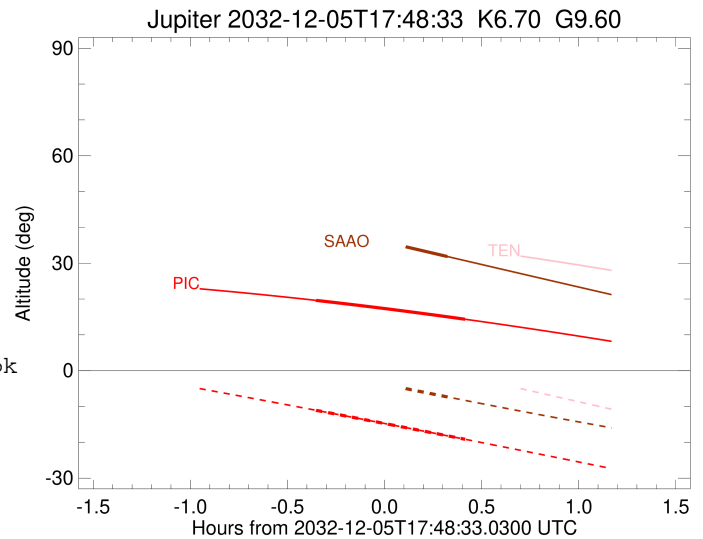

```
target                : Jupiter
target radius (km)   : 71492.00
C/A epoch            : 2032-12-05T17:50:26.190
Event type           : Pgt
: Jupiter occs: geocentric, topocentric
: Not a ringed target
Observer code        : PIC
Location             : Pic du Midi
Latitude (deg)       : 42.93656
E. Longitude (deg)  : 0.14231
Altitude (km)        : 2.890
Gaia source ID       : 6854308831329455232
2Mass ID (if available) : 20114858-2033265
ICRS Star Coord at Epoch: 20h 11m 48.56249s -20:33:27.56745s
RUWE (>1.4 is poor) : 1.10
K magnitude          : 6.702
G magnitude          : 9.595
RP magnitude         : 8.742
BP magnitude         : 10.370
DUPflag             : 0
Distance (au)        : 5.711
f0 (km)              : 0.00
g0 (km)              : 0.00
skyplane vel. (km/s) : 33.95
Sun-Target sep (deg) : 46.93
Sun-Moon sep (deg)  : 11.97
B (ring opening deg) : -0.79
PA of pole (deg)    : -14.26
Pole direction: RA (deg): 268.05655
Dec (deg): 64.49658
C/A sky separation ("): 13.082
C/A sky separation (km): 54189.3
NAIF SPICE kernels  : RAJobs_U111+rgf15.spk
URKALLv1.spk
naif0012.tls
nep097.bsp
nep101.bsp
sat4401.bsp
de440.bsp
earth_720101_070426.bpc
jup365.bsp
urall6.bsp
IAU_SATURN_for_RINGFIT.tpc
pck00010.tpc
earth_200101_990628_predict.bpc
uranus_ringframes_rfrench20220627_v1.tf
neptune_ringframes_rfrench20220702a_v1.tf
earth_flat_IAU.spk
```

x: target alt < 5.0 deg or sun > -5.0 deg

Target	I/E	UTC	alt	alt-sun	radius	lat-geo	lat-geodetic
Jupiter	I	2032-12-05T17:27:22.506	19.62	-11.06	71491.5	-50.95	-54.50
Jupiter	E	2032-12-05T18:13:28.692	14.35	-19.16	71491.5	-47.62	-51.27