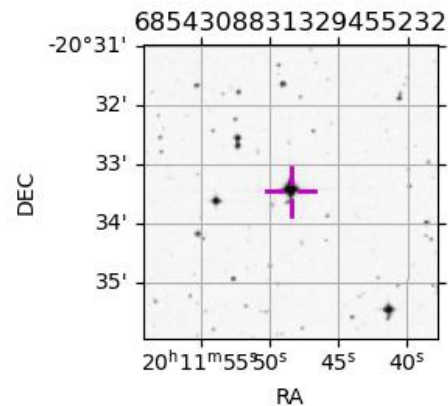

2032-12-05T17:48:33.0300 au: 20 11 48.5625 -20 33 27.567 C/A ***** PA 347.63 deg v_sky +33.95 km/s D 05.71 AU
Credit: Styled after SORA/Lucky Star

Observable events with sun below -5 deg and altitude above 5 deg

Obs	Location	lat	Elon	Target	Observed Events Interval	OCode
PIC	Pic du Midi	42.9	0.1	+ +	DEC 05 17:27 - DEC 05 18:13	Pie
PAL	Palomar Mt (200")	33.4	243.1			Pnn
PMO	Purple Mtn Obs. Nanking	32.1	118.8			Pnn
KPNO	Kitt Peak Natl Obs	32.0	248.4			Pnn
MCD	McDonald Obs. 2.7m	30.7	256.0			Pnn
TEN	Teide Obs./Tenerife	28.3	343.5			Pnn
IRTF	Mauna Kea/IRTF	19.8	204.5			Pnn
KAV	Kavalur Observatory	12.6	78.8			Pnn
RIO	Rio de Janeiro	-22.9	316.8			Pnn
ESO	European Southern Obs. (3.6m)	-29.3	289.3			Pnn
AAT	Siding Spring (AAT)	-31.3	149.1			Pnn
SAAO	So. Afr. Astro. Obs. (Sutherland)	-32.4	20.8	+	DEC 05 18:08 - DEC 05 18:08	Pne
MSO	Mt. Stromlo Observatory	-35.3	149.0			Pnn