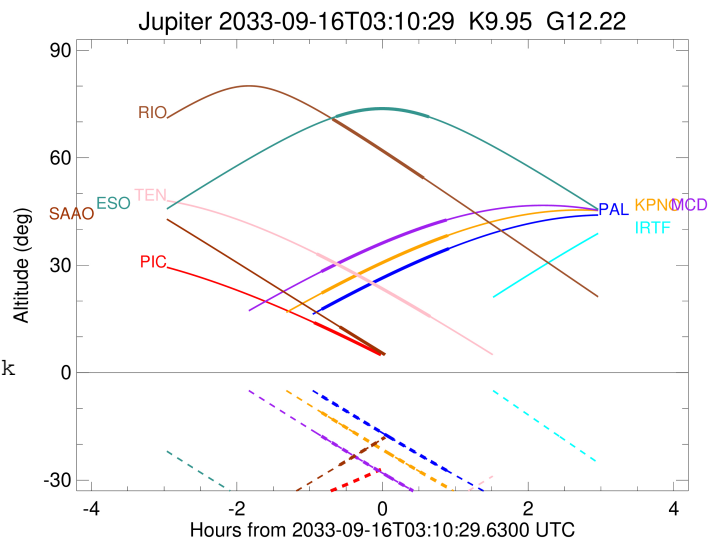

```
target           : Jupiter
target radius (km) : 71492.00
C/A epoch       : 2033-09-16T03:02:49.560
Event type      : Pgt
                : Jupiter occs: geocentric, topocentric
                : Not a ringed target
Observer code   : PIC
Location        : Pic du Midi
Latitude (deg)  : 42.93656
E. Longitude (deg) : 0.14231
Altitude (km)  : 2.890
Gaia source ID  : 2612530135442401024
2Mass ID (if available) : 22070072-1258277
ICRS Star Coord at Epoch: 22h 07m 00.73061s -12:58:28.01744s
RUWE (>1.4 is poor) : 1.01
K magnitude     : 9.952
G magnitude     : 12.223
RP magnitude    : 11.520
BP magnitude    : 12.784
DUPflag        : 0
Distance (au)   : 4.072
f0 (km)        : 0.00
g0 (km)        : 0.00
skyplane vel. (km/s) : -13.41
Sun-Target sep (deg) : 156.02
Sun-Moon sep (deg) : 119.13
B (ring opening deg) : 0.96
PA of pole (deg) : -22.71
Pole direction: RA (deg): 268.05645
Dec (deg): 64.49664
C/A sky separation (") : 20.171
C/A sky separation (km) : 59574.0
NAIF SPICE kernels : RAJobs_U111+rgf15.spk
URKALLv1.spk
naif0012.tls
nep097.bsp
nep101.bsp
sat4401.bsp
de440.bsp
earth_720101_070426.bpc
jup365.bsp
urall6.bsp
IAU_SATURN_for_RINGFIT.tpc
pck00010.tpc
earth_200101_990628_predict.bpc
uranus_ringframes_rfrench20220627_v1.tf
neptune_ringframes_rfrench20220702a_v1.tf
earth_flat_IAU.spk
```

x: target alt < 5.0 deg or sun > -5.0 deg

Target	I/E	UTC	alt	alt-sun	radius	lat-geo	lat-geodetic
Jupiter	I	2033-09-16T02:14:06.915	13.98	-34.82	71491.2	-53.44	-56.89
Jupiter	E	2033-09-16T03:51:48.551	-2.43x	-20.10	71491.1	-59.34	-62.45