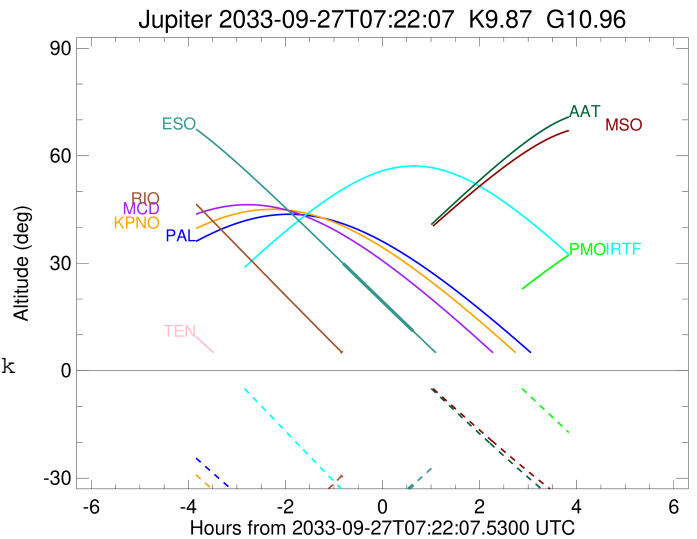

```
target                : Jupiter
target radius (km)   : 71492.00
C/A epoch            : 2033-09-27T07:15:25.900
Event type           : Pgt
: Jupiter occs: geocentric, topocentric
: Not a ringed target
Observer code        : RIO
Location             : Rio de Janeiro
Latitude (deg)       : -22.89506
E. Longitude (deg)   : 316.77708
Altitude (km)        : 0.033
Gaia source ID       : 2612457906976593408
2Mass ID (if available) : 22024999-1319382
ICRS Star Coord at Epoch: 22h 02m 50.02931s -13:19:38.83074s
RUWE (>1.4 is poor) : 0.82
K magnitude           : 9.866
G magnitude           : 10.957
RP magnitude         : 10.548
BP magnitude         : 11.208
DUPflag              : 0
Distance (au)        : 4.159
f0 (km)              : 0.00
g0 (km)              : 0.00
skyplane vel. (km/s) : -10.34
Sun-Target sep (deg) : 144.02
Sun-Moon sep (deg)   : 103.40
B (ring opening deg) : 0.89
PA of pole (deg)     : -22.49
Pole direction: RA (deg): 268.05645
Dec (deg): 64.49665
C/A sky separation ("): 21.886
C/A sky separation (km): 66016.6
NAIF SPICE kernels   : RAJobs_U111+rgf15.spk
URKALLv1.spk
naif0012.tls
nep097.bsp
nep101.bsp
sat4401.bsp
de440.bsp
earth_720101_070426.bpc
jup365.bsp
urall6.bsp
IAU_SATURN_for_RINGFIT.tpc
pck00010.tpc
earth_200101_990628_predict.bpc
uranus_ringframes_rfrench20220627_v1.tf
neptune_ringframes_rfrench20220702a_v1.tf
earth_flat_IAU.spk
```

x: target alt < 5.0 deg or sun > -5.0 deg

Target	I/E	UTC	alt	alt-sun	radius	lat-geo	lat-geodetic
Jupiter	I	2033-09-27T06:31:06.190	5.27	-29.50	71491.0	71.03	73.16
Jupiter	E	2033-09-27T08:00:07.241	-14.44x	-9.35	71491.1	63.96	66.72