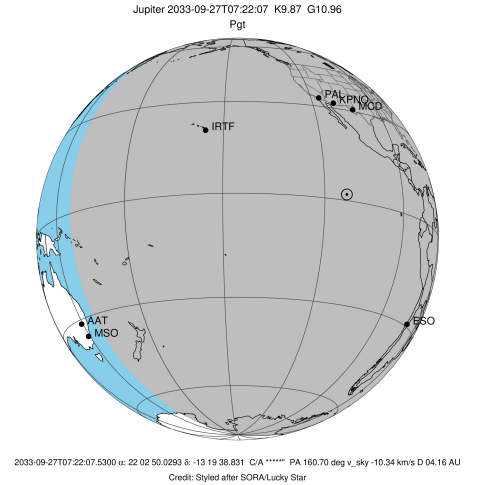

```
target                : Jupiter
target radius (km)   : 71492.00
C/A epoch            : 2033-09-27T07:15:25.900
Event type           : Pgt
: Jupiter occs: geocentric, topocentric
: Not a ringed target
Observer code        : RIO
Location             : Rio de Janeiro
Latitude (deg)       : -22.89506
E. Longitude (deg)   : 316.77708
Altitude (km)        : 0.033
Gaia source ID       : 2612457906976593408
2Mass ID (if available) : 22024999-1319382
ICRS Star Coord at Epoch: 22h 02m 50.02931s -13:19:38.83074s
RUWE (>1.4 is poor) : 0.82
K magnitude           : 9.866
G magnitude           : 10.957
RP magnitude         : 10.548
BP magnitude         : 11.208
DUPflag              : 0
Distance (au)        : 4.159
f0 (km)              : 0.00
g0 (km)              : 0.00
skyplane vel. (km/s) : -10.34
Sun-Target sep (deg) : 144.02
Sun-Moon sep (deg)   : 103.40
B (ring opening deg) : 0.89
PA of pole (deg)     : -22.49
Pole direction: RA (deg): 268.05645
Dec (deg): 64.49665
C/A sky separation ("): 21.886
C/A sky separation (km): 66016.6
NAIF SPICE kernels   : RAJobs_U111+rgf15.spk
URKALLv1.spk
naif0012.tls
nep097.bsp
nep101.bsp
sat4401.bsp
de440.bsp
earth_720101_070426.bpc
jup365.bsp
urall6.bsp
IAU_SATURN_for_RINGFIT.tpc
pck00010.tpc
earth_200101_990628_predict.bpc
uranus_ringframes_rfrench20220627_v1.tf
neptune_ringframes_rfrench20220702a_v1.tf
earth_flat_IAU.spk
```

x: target alt < 5.0 deg or sun > -5.0 deg

Target	I/E	UTC	alt	alt-sun	radius	lat-geo	lat-geodetic
Jupiter	I	2033-09-27T06:31:06.190	5.27	-29.50	71491.0	71.03	73.16
Jupiter	E	2033-09-27T08:00:07.241	-14.44x	-9.35	71491.1	63.96	66.72