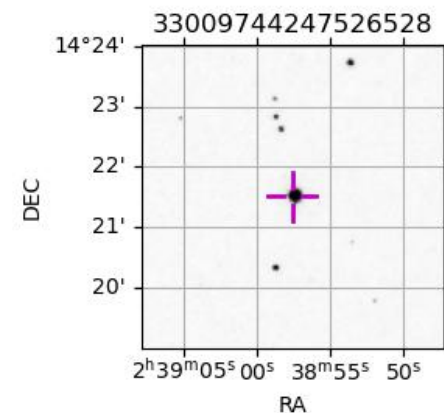

Observable events with sun below -5 deg and altitude above 5 deg

Obs	Location	lat	Elon	Target	Observed Events Interval	OCode
PIC	Pic du Midi	42.9	0.1			Pnn
PAL	Palomar Mt (200")	33.4	243.1			Pnn
PMO	Purple Mtn Obs. Nanking	32.1	118.8			Pnn
KPNO	Kitt Peak Natl Obs	32.0	248.4			Pnn
MCD	McDonald Obs. 2.7m	30.7	256.0			Pnn
TEN	Teide Obs./Tenerife	28.3	343.5			Pnn
IRTF	Mauna Kea/IRTF	19.8	204.5	+ +	JUN 24 13:54 - JUN 24 15:00	Pie
KAV	Kavalur Observatory	12.6	78.8			Pnn
RIO	Rio de Janeiro	-22.9	316.8			Pnn
ESO	European Southern Obs. (3.6m)	-29.3	289.3			Pnn
AAT	Siding Spring (AAT)	-31.3	149.1			Pnn
SAAO	So. Afr. Astro. Obs. (Sutherland)	-32.4	20.8			Pnn
MSO	Mt. Stromlo Observatory	-35.3	149.0			Pnn