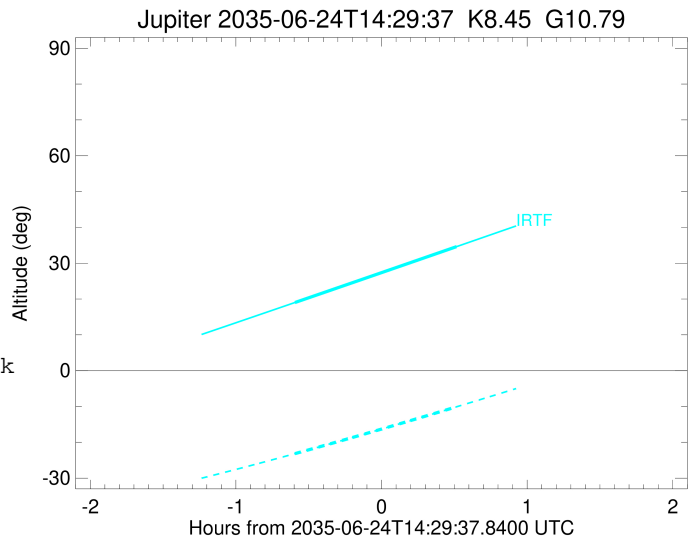

```
target                : Jupiter
target radius (km)   : 71492.00
C/A epoch            : 2035-06-24T14:27:12.620
Event type           : Pgt
: Jupiter occs: geocentric, topocentric
: Not a ringed target
Observer code        : IRTF
Location             : Mauna Kea/IRTF
Latitude (deg)       : 19.82622
E. Longitude (deg)   : 204.52800
Altitude (km)        : 4.168
Gaia source ID       : 33009744247526528
2Mass ID (if available) : 02385752+1421308
ICRS Star Coord at Epoch: 02h 38m 57.54697s +14:21:30.63135s
RUWE (>1.4 is poor) : 1.19
K magnitude          : 8.445
G magnitude          : 10.792
RP magnitude         : 10.056
BP magnitude         : 11.384
DUPflag             : 0
Distance (au)        : 5.547
f0 (km)              : 0.00
g0 (km)              : 0.00
skyplane vel. (km/s) : 32.14
Sun-Target sep (deg) : 50.62
Sun-Moon sep (deg)   : 88.25
B (ring opening deg) : 3.07
PA of pole (deg)     : -18.79
Pole direction: RA (deg): 268.05639
Dec (deg): 64.49680
C/A sky separation (") : 8.039
C/A sky separation (km) : 32338.1
NAIF SPICE kernels  : RAJobs_U111+rgf15.spk
URKALLv1.spk
naif0012.tls
nep097.bsp
nep101.bsp
sat4401.bsp
de440.bsp
earth_720101_070426.bpc
jup365.bsp
urall6.bsp
IAU_SATURN_for_RINGFIT.tpc
pck00010.tpc
earth_200101_990628_predict.bpc
uranus_ringframes_rfrench20220627_v1.tf
neptune_ringframes_rfrench20220702a_v1.tf
earth_flat_IAU.spk
```

x: target alt < 5.0 deg or sun > -5.0 deg

Target	I/E	UTC	alt	alt-sun	radius	lat-geo	lat-geodetic
Jupiter	I	2035-06-24T13:54:02.156	19.04	-23.15	71489.6	25.66	28.74
Jupiter	E	2035-06-24T15:00:27.158	34.59	-10.11	71489.1	28.03	31.27