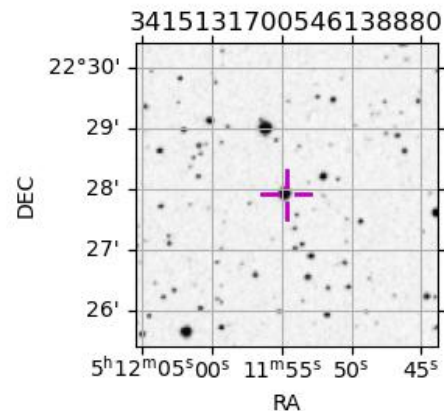

2036-12-25T15:40:23.9500 a: 05 11 54.5601 s: +22 27 54.586 C/A ***** PA 176.52 deg v_sky -15.89 km/s D 04.14 AU
Credit: Styled after SORA/Lucky Star

Observable events with sun below -5 deg and altitude above 5 deg

Obs	Location	lat	Elon	Target	Observed Events Interval	OEncode
PIC	Pic du Midi	42.9	0.1			Pnn
PAL	Palomar Mt (200")	33.4	243.1			Pnn
PMO	Purple Mtn Obs. Nanking	32.1	118.8	+ +	DEC 25 14:33 - DEC 25 16:45	Pie
KPNO	Kitt Peak Natl Obs	32.0	248.4			Pnn
MCD	McDonald Obs. 2.7m	30.7	256.0			Pnn
TEN	Teide Obs./Tenerife	28.3	343.5			Pnn
IRTF	Mauna Kea/IRTF	19.8	204.5	+	DEC 25 14:26 - DEC 25 14:26	Pin
KAV	Kavalur Observatory	12.6	78.8	+ +	DEC 25 14:37 - DEC 25 16:50	Pie
RIO	Rio de Janeiro	-22.9	316.8			Pnn
ESO	European Southern Obs. (3.6m)	-29.3	289.3			Pnn
AAT	Siding Spring (AAT)	-31.3	149.1	+ +	DEC 25 14:28 - DEC 25 16:45	Pie
SAAO	So. Afr. Astro. Obs. (Sutherland)	-32.4	20.8			Pnn
MSO	Mt. Stromlo Observatory	-35.3	149.0	+ +	DEC 25 14:28 - DEC 25 16:46	Pie