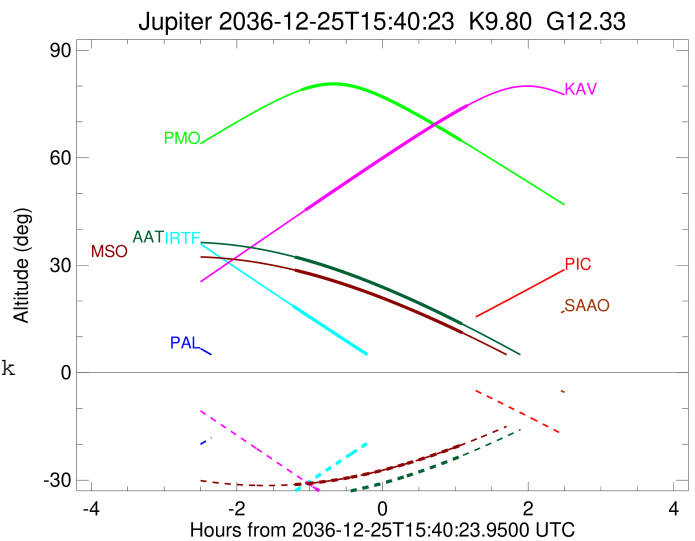

```
target                : Jupiter
target radius (km)   : 71492.00
C/A epoch            : 2036-12-25T15:39:21.400
Event type          : Pgt
                    : Jupiter occs: geocentric, topocentric
                    : Not a ringed target
Observer code       : PMO
Location            : Purple Mtn Obs. Nanking
Latitude (deg)      : 32.06667
E. Longitude (deg)  : 118.82089
Altitude (km)       : 0.364
Gaia source ID      : 3415131700546138880
2Mass ID (if available) : 05115470+2227544
ICRS Star Coord at Epoch: 05h 11m 54.56012s +22:27:54.58645s
RUWE (>1.4 is poor) : 1.63
K magnitude          : 9.800
G magnitude          : 12.329
RP magnitude         : 11.452
BP magnitude         : 12.760
DUPflag             : 0
Distance (au)       : 4.140
f0 (km)              : 0.00
g0 (km)              : 0.00
skyplane vel. (km/s) : -15.89
Sun-Target sep (deg) : 164.97
Sun-Moon sep (deg)  : 77.75
B (ring opening deg) : 2.69
PA of pole (deg)    : -4.33
Pole direction: RA (deg): 268.05632
Dec (deg): 64.49687
C/A sky separation (" ) : 10.345
C/A sky separation (km) : 31061.9
NAIF SPICE kernels  : RAJobs_U111+rgf15.spk
URKALLv1.spk
naif0012.tls
nep097.bsp
nep101.bsp
sat4401.bsp
de440.bsp
earth_720101_070426.bpc
jup365.bsp
urall6.bsp
IAU_SATURN_for_RINGFIT.tpc
pck00010.tpc
earth_200101_990628_predict.bpc
uranus_ringframes_rfrench20220627_v1.tf
neptune_ringframes_rfrench20220702a_v1.tf
earth_flat_IAU.spk
```

x: target alt < 5.0 deg or sun > -5.0 deg

Target	I/E	UTC	alt	alt-sun	radius	lat-geo	lat-geodetic
Jupiter	I	2036-12-25T14:33:31.313	78.91	-68.06	71490.0	26.63	29.78
Jupiter	E	2036-12-25T16:45:17.200	64.79	-77.68	71490.2	24.97	28.00