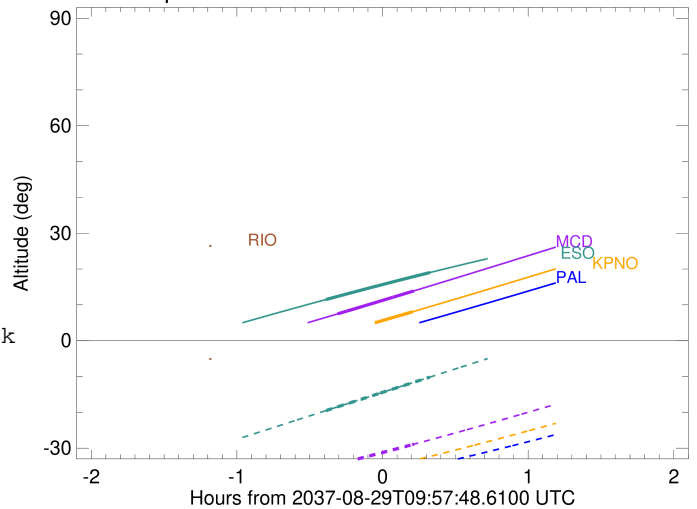

Jupiter 2037-08-29T09:57:48 K9.49 G10.89