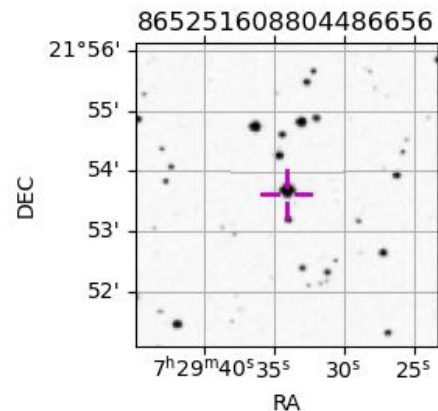

Credit: Styled after SORA/Lucky Star

Observable events with sun below -5 deg and altitude above 5 deg

Obs	Location	lat	Elon	Target	Observed Events Interval	OCode
PIC	Pic du Midi	42.9	0.1			Pnn
PAL	Palomar Mt (200")	33.4	243.1			Pnn
PMO	Purple Mtn Obs. Nanking	32.1	118.8			Pnn
KPNO	Kitt Peak Natl Obs	32.0	248.4	+	AUG 29 10:10 - AUG 29 10:10	Pne
MCD	McDonald Obs. 2.7m	30.7	256.0	+ +	AUG 29 09:39 - AUG 29 10:10	Pie
TEN	Teide Obs./Tenerife	28.3	343.5			Pnn
IRTF	Mauna Kea/IRTF	19.8	204.5			Pnn
KAV	Kavalur Observatory	12.6	78.8			Pnn
RIO	Rio de Janeiro	-22.9	316.8			Pnn
ESO	European Southern Obs. (3.6m)	-29.3	289.3	+ +	AUG 29 09:34 - AUG 29 10:17	Pie
AAT	Siding Spring (AAT)	-31.3	149.1			Pnn
SAAO	So. Afr. Astro. Obs. (Sutherland)	-32.4	20.8			Pnn
MSO	Mt. Stromlo Observatory	-35.3	149.0			Pnn