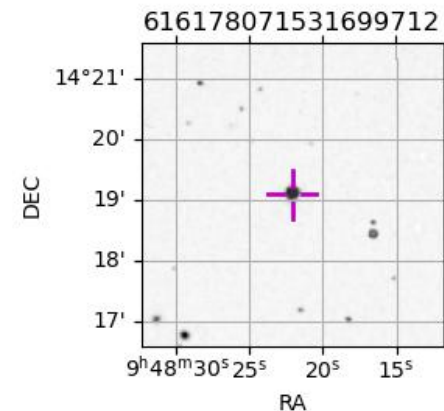

Credit: Styled after SORA/Lucky Star

Observable events with sun below -5 deg and altitude above 5 deg

Obs	Location	lat	Elon	Target	Observed Events Interval	OCode
PIC	Pic du Midi	42.9	0.1			Pnn
PAL	Palomar Mt (200")	33.4	243.1			Pnn
PMO	Purple Mtn Obs. Nanking	32.1	118.8	+	JUN 06 14:24 - JUN 06 14:24	Pin
KPNO	Kitt Peak Natl Obs	32.0	248.4			Pnn
MCD	McDonald Obs. 2.7m	30.7	256.0			Pnn
TEN	Teide Obs./Tenerife	28.3	343.5			Pnn
IRTF	Mauna Kea/IRTF	19.8	204.5			Pnn
KAV	Kavalur Observatory	12.6	78.8	+ +	JUN 06 14:24 - JUN 06 16:09	Pie
RIO	Rio de Janeiro	-22.9	316.8			Pnn
ESO	European Southern Obs. (3.6m)	-29.3	289.3			Pnn
AAT	Siding Spring (AAT)	-31.3	149.1			Pnn
SAAO	So. Afr. Astro. Obs. (Sutherland)	-32.4	20.8	+	JUN 06 16:07 - JUN 06 16:07	Pne
MSO	Mt. Stromlo Observatory	-35.3	149.0			Pnn