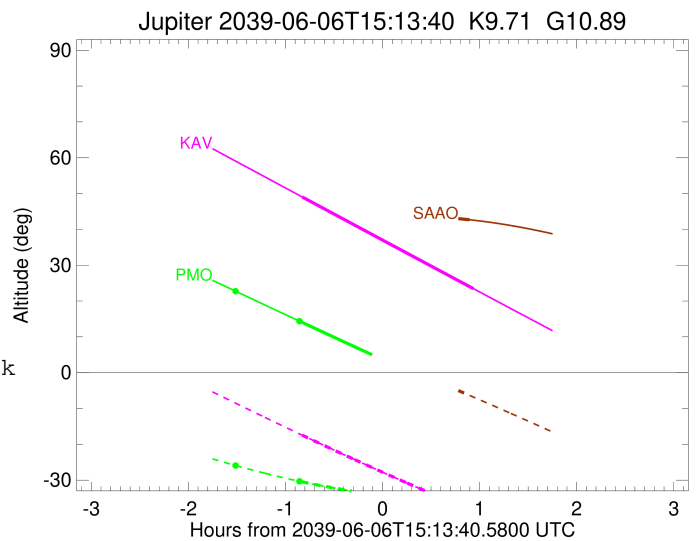

```
target                : Jupiter
target radius (km)   : 71492.00
C/A epoch             : 2039-06-06T15:16:31.860
Event type           : Pgt
: Jupiter occs: geocentric, topocentric
: Not a ringed target
Observer code        : PMO
Location             : Purple Mtn Obs. Nanking
Latitude (deg)       : 32.06667
E. Longitude (deg)   : 118.82089
Altitude (km)        : 0.364
Gaia source ID       : 616178071531699712
2Mass ID (if available) : 09482202+1419056
ICRS Star Coord at Epoch: 09h 48m 21.91129s +14:19:05.36312s
RUWE (>1.4 is poor) : 0.97
K magnitude           : 9.713
G magnitude           : 10.892
RP magnitude         : 10.467
BP magnitude         : 11.157
DUPflag              : 0
Distance (au)        : 5.665
f0 (km)               : 0.00
g0 (km)               : 0.00
skyplane vel. (km/s) : 22.68
Sun-Target sep (deg) : 69.20
Sun-Moon sep (deg)   : 108.93
B (ring opening deg) : -0.49
PA of pole (deg)     : 21.67
Pole direction: RA (deg): 268.05613
Dec (deg): 64.49700
C/A sky separation (") : 0.604
C/A sky separation (km) : 2480.8
NAIF SPICE kernels   : RAJobs_U111+rgf15.spk
URKALLv1.spk
naif0012.tls
nep097.bsp
nep101.bsp
sat4401.bsp
de440.bsp
earth_720101_070426.bpc
jup365.bsp
urall6.bsp
IAU_SATURN_for_RINGFIT.tpc
pck00010.tpc
earth_200101_990628_predict.bpc
uranus_ringframes_rfrench20220627_v1.tf
neptune_ringframes_rfrench20220702a_v1.tf
earth_flat_IAU.spk
```

x: target alt < 5.0 deg or sun > -5.0 deg

Target	I/E	UTC	alt	alt-sun	radius	lat-geo	lat-geodetic
Jupiter	I	2039-06-06T14:24:03.645	14.02	-30.49	71492.0	-0.76	-0.87
Jupiter	E	2039-06-06T16:08:46.270	-7.47x	-35.41	71492.0	-3.30	-3.77