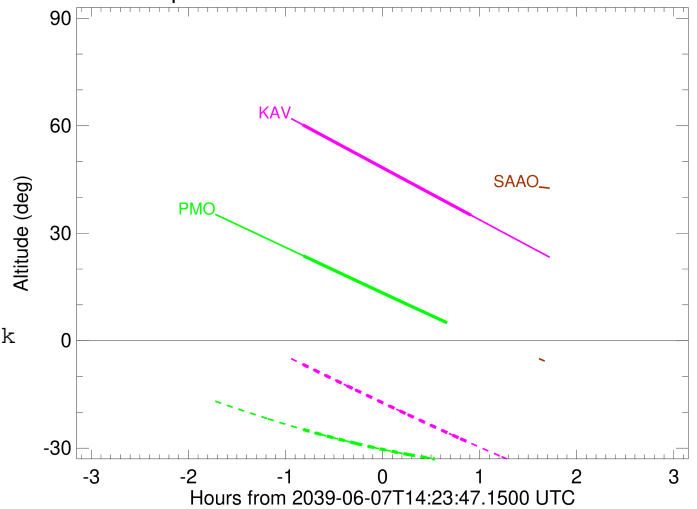

Jupiter 2039-06-07T14:23:47 K7.64 G9.87