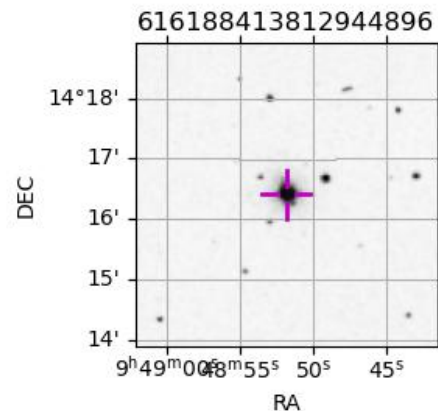

Credit: Styled after SORA/Lucky Star

Observable events with sun below -5 deg and altitude above 5 deg

Obs	Location	lat	Elon	Target	Observed Events Interval	OCode
PIC	Pic du Midi	42.9	0.1			Pnn
PAL	Palomar Mt (200")	33.4	243.1			Pnn
PMO	Purple Mtn Obs. Nanking	32.1	118.8	+	JUN 07 13:35 - JUN 07 13:35	Pin
KPNO	Kitt Peak Natl Obs	32.0	248.4			Pnn
MCD	McDonald Obs. 2.7m	30.7	256.0			Pnn
TEN	Teide Obs./Tenerife	28.3	343.5			Pnn
IRTF	Mauna Kea/IRTF	19.8	204.5			Pnn
KAV	Kavalur Observatory	12.6	78.8	+ +	JUN 07 13:34 - JUN 07 15:18	Pie
RIO	Rio de Janeiro	-22.9	316.8			Pnn
ESO	European Southern Obs. (3.6m)	-29.3	289.3			Pnn
AAT	Siding Spring (AAT)	-31.3	149.1			Pnn
SAAO	So. Afr. Astro. Obs. (Sutherland)	-32.4	20.8			Pnn
MSO	Mt. Stromlo Observatory	-35.3	149.0			Pnn