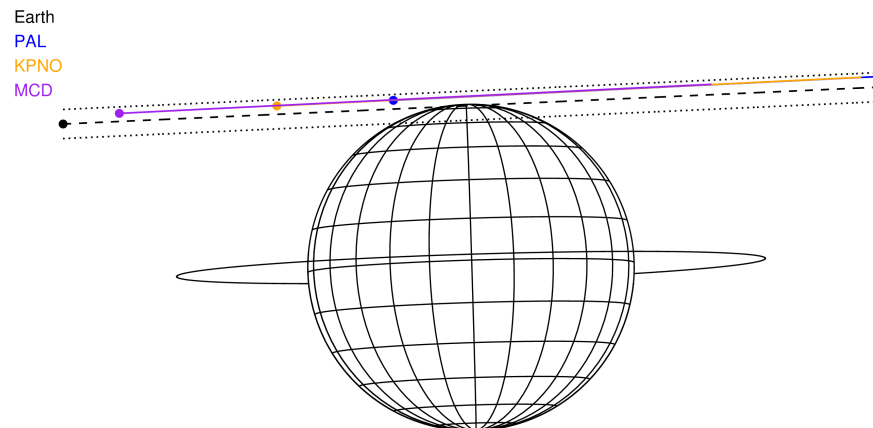

target : Jupiter
 target radius (km) : 71492.00
 C/A epoch : 2043-01-30T12:36:14.830
 Event type : Pg
 : Jupiter occs: geocentric, not topocentric
 : Not a ringed target
 Gaia source ID : 4116787554070788224
 2Mass ID (if available) : 17354535-2250522

Jupiter 2043-01-30T12:36:14 K8.56 G13.72 Pg

ICRS Star Coord at Epoch: 17h 35m 45.34179s -22:50:52.65829s
 RUWE (>1.4 is poor) : 0.78
 K magnitude : 8.561
 G magnitude : 13.724
 RP magnitude : 12.399
 BP magnitude : 15.763
 DUPflag : 0
 Distance (au) : 5.957
 f0 (km) : 0.00
 g0 (km) : 0.00
 skyplane vel. (km/s) : 34.09
 Sun-Target sep (deg) : 45.49
 Sun-Moon sep (deg) : 73.26
 B (ring opening deg) : -2.60
 PA of pole (deg) : 1.77
 Pole direction: RA (deg): 268.05661
 Dec (deg): 64.49732
 C/A sky separation (") : 16.402
 C/A sky separation (km) : 70866.9
 NAIF SPICE kernels : RAJobs_U111+rgf15.spk
 URKALLv1.spk
 naif0012.tls
 nep097.bsp
 nep101.bsp
 sat4401.bsp

2043-01-30T12:36:14.8300 a: 17 35 45.3418 b: -22 50 52.658 C/A ***** PA 182.59 deg v_sky +34.10 km/s D 05.96 AU
 Credit: Styled after SORA/Lucky Star

Observable events with sun below -5 deg and altitude above 5 deg

Obs	Location	lat	Elon	Target	Observed Events	Interval	OCode
PIC	Pic du Midi	42.9	0.1				Pnn
PAL	Palomar Mt (200")	33.4	243.1				Pnn
PMO	Purple Mtn Obs. Nanking	32.1	118.8				Pnn
KPNO	Kitt Peak Natl Obs	32.0	248.4				Pnn
MCD	McDonald Obs. 2.7m	30.7	256.0				Pnn
TEN	Teide Obs./Tenerife	28.3	343.5				Pnn
IRTF	Mauna Kea/IRTF	19.8	204.5				Pnn
KAV	Kavalur Observatory	12.6	78.8				Pnn
RIO	Rio de Janeiro	-22.9	316.8				Pnn
ESO	European Southern Obs. (3.6m)	-29.3	289.3				Pnn
AAT	Siding Spring (AAT)	-31.3	149.1				Pnn
SAAO	So. Afr. Astro. Obs. (Sutherland)	-32.4	20.8				Pnn
MSO	Mt. Stromlo Observatory	-35.3	149.0				Pnn