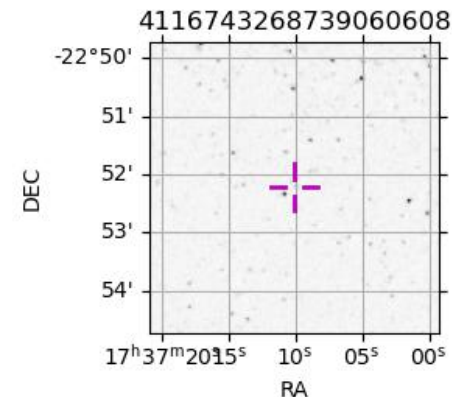

2043-02-01T06:08:43.5300 α: 17 37 10.0258 δ: -22 52 13.750 C/A ***** PA 2.45 deg v_sky +33.56 km/s D 05.94 AU
Credit: Styled after SORA/Lucky Star

Observable events with sun below -5 deg and altitude above 5 deg

Obs	Location	lat	Elon	Target	Observed Events Interval	OCode
PIC	Pic du Midi	42.9	0.1	+ +	FEB 01 05:42 - FEB 01 06:31	Pie
PAL	Palomar Mt (200")	33.4	243.1			Pnn
PMO	Purple Mtn Obs. Nanking	32.1	118.8			Pnn
KPNO	Kitt Peak Natl Obs	32.0	248.4			Pnn
MCD	McDonald Obs. 2.7m	30.7	256.0			Pnn
TEN	Teide Obs./Tenerife	28.3	343.5	+ +	FEB 01 05:42 - FEB 01 06:30	Pie
IRTF	Mauna Kea/IRTF	19.8	204.5			Pnn
KAV	Kavalur Observatory	12.6	78.8			Pnn
RIO	Rio de Janeiro	-22.9	316.8	+ +	FEB 01 05:46 - FEB 01 06:26	Pie
ESO	European Southern Obs. (3.6m)	-29.3	289.3			Pnn
AAT	Siding Spring (AAT)	-31.3	149.1			Pnn
SAAO	So. Afr. Astro. Obs. (Sutherland)	-32.4	20.8			Pnn
MSO	Mt. Stromlo Observatory	-35.3	149.0			Pnn