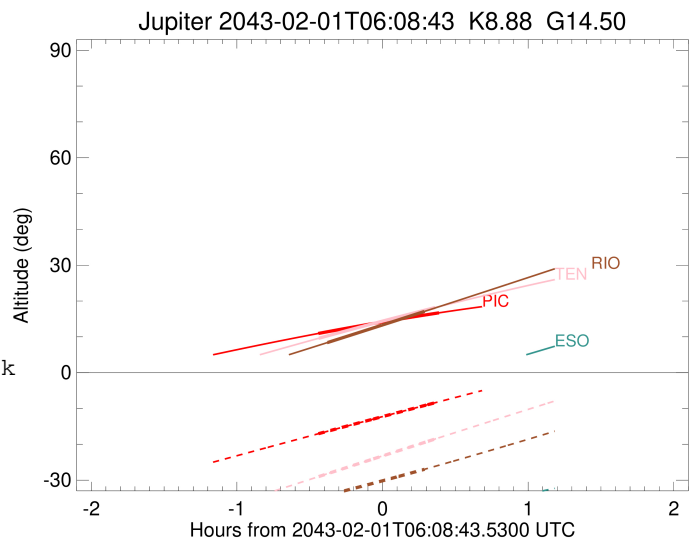

```
target                : Jupiter
target radius (km)   : 71492.00
C/A epoch            : 2043-02-01T06:07:09.390
Event type          : Pgt
                    : Jupiter occs: geocentric, topocentric
                    : Not a ringed target
Observer code       : PIC
Location           : Pic du Midi
Latitude (deg)     : 42.93656
E. Longitude (deg) : 0.14231
Altitude (km)      : 2.890
Gaia source ID     : 4116743268739060608
2Mass ID (if available) : 17371004-2252133
ICRS Star Coord at Epoch: 17h 37m 10.02577s -22:52:13.75025s
RUWE (>1.4 is poor) : 0.88
K magnitude         : 8.881
G magnitude         : 14.504
RP magnitude        : 13.138
BP magnitude        : 16.811
DUPflag            : 0
Distance (au)      : 5.937
f0 (km)            : 0.00
g0 (km)            : 0.00
skyplane vel. (km/s) : 33.56
Sun-Target sep (deg) : 46.92
Sun-Moon sep (deg)  : 52.99
B (ring opening deg) : -2.58
PA of pole (deg)   : 1.62
Pole direction: RA (deg): 268.05661
Dec (deg): 64.49732
C/A sky separation (") : 11.968
C/A sky separation (km) : 51532.5
NAIF SPICE kernels : RAJobs_U111+rgf15.spk
URKALLv1.spk
naif0012.tls
nep097.bsp
nep101.bsp
sat4401.bsp
de440.bsp
earth_720101_070426.bpc
jup365.bsp
urall6.bsp
IAU_SATURN_for_RINGFIT.tpc
pck00010.tpc
earth_200101_990628_predict.bpc
uranus_ringframes_rfrench20220627_v1.tf
neptune_ringframes_rfrench20220702a_v1.tf
earth_flat_IAU.spk
```

x: target alt < 5.0 deg or sun > -5.0 deg

Target	I/E	UTC	alt	alt-sun	radius	lat-geo	lat-geodetic
Jupiter	I	2043-02-01T05:42:22.956	10.95	-17.03	71487.1	-47.07	-50.73
Jupiter	E	2043-02-01T06:31:57.233	16.69	-8.12	71487.4	-45.08	-48.78