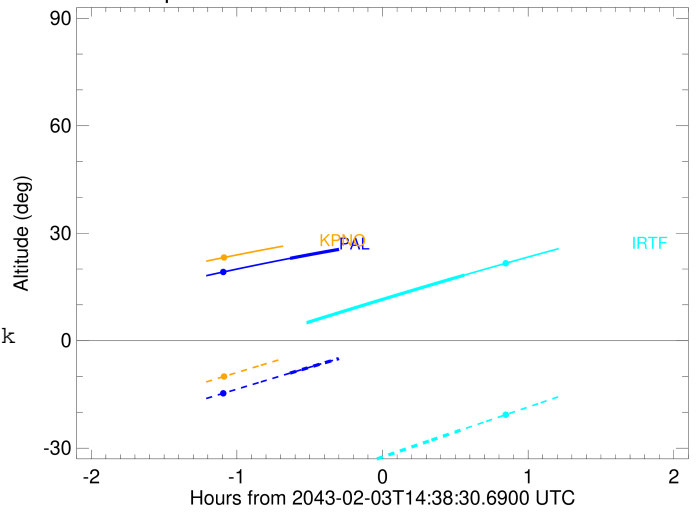

Jupiter 2043-02-03T14:38:30 K7.58 G14.77