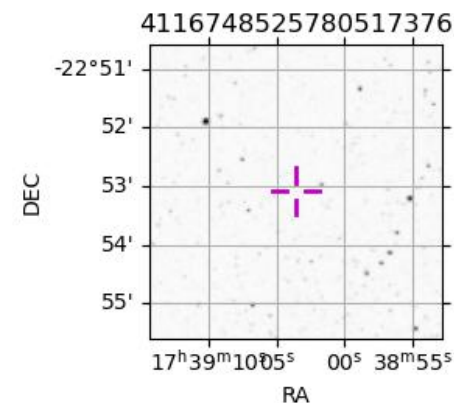

Observable events with sun below -5 deg and altitude above 5 deg

Obs	Location	lat	Elon	Target	Observed Events Interval	OEncode
PIC	Pic du Midi	42.9	0.1			Pnn
PAL	Palomar Mt (200")	33.4	243.1	+	FEB 03 14:00 - FEB 03 14:00	Pin
PMO	Purple Mtn Obs. Nanking	32.1	118.8			Pnn
KPNO	Kitt Peak Natl Obs	32.0	248.4			Pnn
MCD	McDonald Obs. 2.7m	30.7	256.0			Pnn
TEN	Teide Obs./Tenerife	28.3	343.5			Pnn
IRTF	Mauna Kea/IRTF	19.8	204.5	+	FEB 03 15:12 - FEB 03 15:12	Pne
KAV	Kavalur Observatory	12.6	78.8			Pnn
RIO	Rio de Janeiro	-22.9	316.8			Pnn
ESO	European Southern Obs. (3.6m)	-29.3	289.3			Pnn
AAT	Siding Spring (AAT)	-31.3	149.1			Pnn
SAAO	So. Afr. Astro. Obs. (Sutherland)	-32.4	20.8			Pnn
MSO	Mt. Stromlo Observatory	-35.3	149.0			Pnn