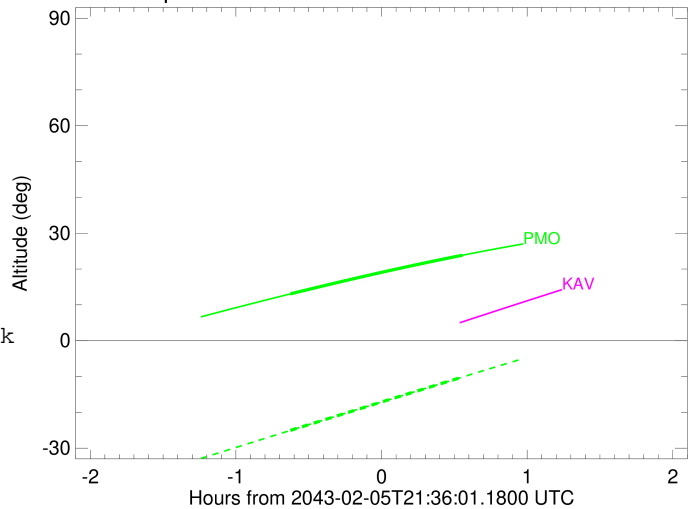

Jupiter 2043-02-05T21:36:01 K8.29 G14.49