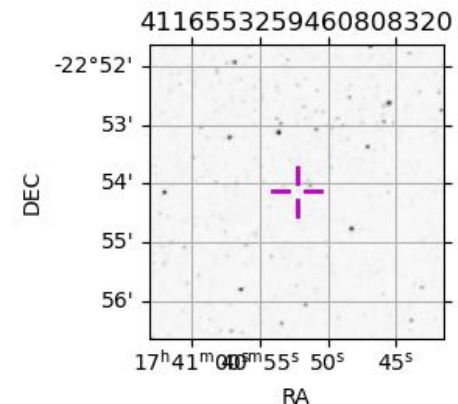

2043-02-05T21:36:01.1800 a: 17 40 52.2075 s: -22 54 08.2214 C/A 6.489" PA 2.07 deg v_sky +32.05 km/s D 05.88 AU
Credit: Styled after SORA/Lucky Star

Observable events with sun below -5 deg and altitude above 5 deg

Obs	Location	lat	Elon	Target	Observed Events Interval	OCode
PIC	Pic du Midi	42.9	0.1			Pnn
PAL	Palomar Mt (200")	33.4	243.1			Pnn
PMO	Purple Mtn Obs. Nanking	32.1	118.8	+ +	FEB 05 20:58 - FEB 05 22:09	Pie
KPNO	Kitt Peak Natl Obs	32.0	248.4			Pnn
MCD	McDonald Obs. 2.7m	30.7	256.0			Pnn
TEN	Teide Obs./Tenerife	28.3	343.5			Pnn
IRTF	Mauna Kea/IRTF	19.8	204.5			Pnn
KAV	Kavalur Observatory	12.6	78.8			Pnn
RIO	Rio de Janeiro	-22.9	316.8			Pnn
ESO	European Southern Obs. (3.6m)	-29.3	289.3			Pnn
AAT	Siding Spring (AAT)	-31.3	149.1			Pnn
SAAO	So. Afr. Astro. Obs. (Sutherland)	-32.4	20.8			Pnn
MSO	Mt. Stromlo Observatory	-35.3	149.0			Pnn