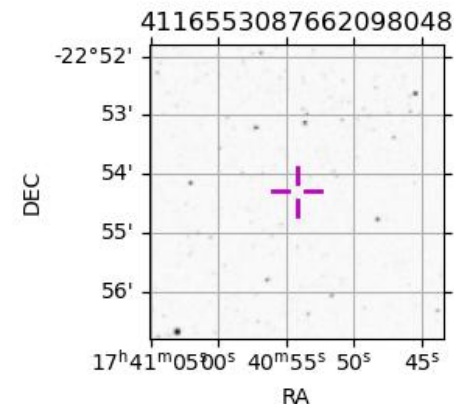

2043-02-05T22:37:03.2000 α: 17 40 54.1752 δ: -22 54 17.836 C/A ***** PA 2.07 deg v_sky +32.04 km/s D 05.88 AU
Credit: Styled after SORA/Lucky Star

Observable events with sun below -5 deg and altitude above 5 deg

Obs	Location	lat	Elon	Target	Observed Events Interval	OCode
PIC	Pic du Midi	42.9	0.1			Pnn
PAL	Palomar Mt (200")	33.4	243.1			Pnn
PMO	Purple Mtn Obs. Nanking	32.1	118.8	+	FEB 05 22:14 - FEB 05 22:14	Pin
KPNO	Kitt Peak Natl Obs	32.0	248.4			Pnn
MCD	McDonald Obs. 2.7m	30.7	256.0			Pnn
TEN	Teide Obs./Tenerife	28.3	343.5			Pnn
IRTF	Mauna Kea/IRTF	19.8	204.5			Pnn
KAV	Kavalur Observatory	12.6	78.8	+ +	FEB 05 22:16 - FEB 05 22:52	Pie
RIO	Rio de Janeiro	-22.9	316.8			Pnn
ESO	European Southern Obs. (3.6m)	-29.3	289.3			Pnn
AAT	Siding Spring (AAT)	-31.3	149.1			Pnn
SAAO	So. Afr. Astro. Obs. (Sutherland)	-32.4	20.8			Pnn
MSO	Mt. Stromlo Observatory	-35.3	149.0			Pnn