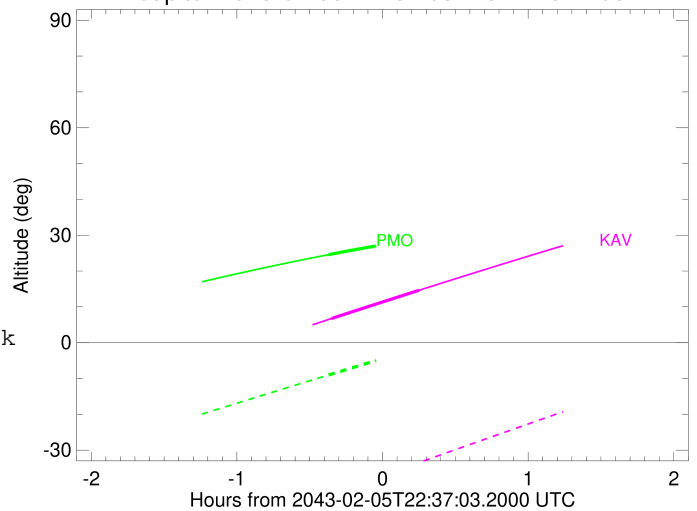

Jupiter 2043-02-05T22:37:03 K8.41 G14.96