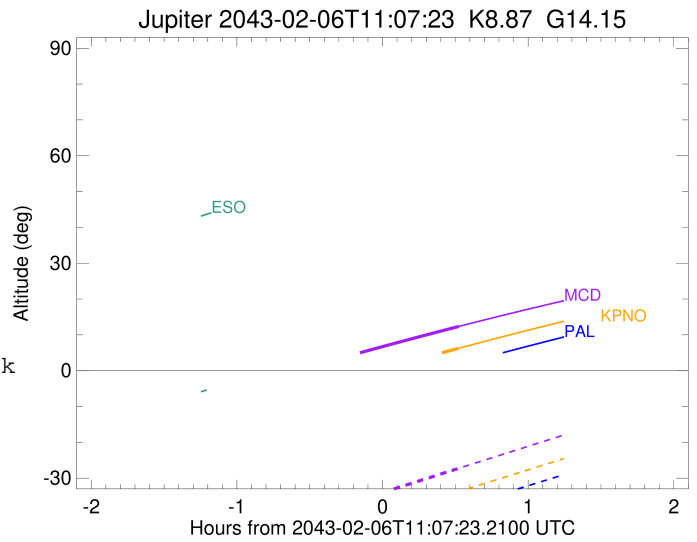

```
target                : Jupiter
target radius (km)   : 71492.00
C/A epoch            : 2043-02-06T11:04:40.180
Event type          : Pgt
                    : Jupiter occs: geocentric, topocentric
                    : Not a ringed target
Observer code       : KPNO
Location            : Kitt Peak Natl Obs
Latitude (deg)      : 31.96333
E. Longitude (deg)  : 248.40000
Altitude (km)       : 2.120
Gaia source ID      : 4116552464748366336
2Mass ID (if available) : 17411860-2254226
ICRS Star Coord at Epoch: 17h 41m 18.60503s -22:54:22.82709s
RUWE (>1.4 is poor) : 0.89
K magnitude         : 8.873
G magnitude         : 14.154
RP magnitude        : 12.842
BP magnitude        : 16.147
DUPflag            : 0
Distance (au)       : 5.872
f0 (km)             : 0.00
g0 (km)             : 0.00
skyplane vel. (km/s) : 31.86
Sun-Target sep (deg) : 51.25
Sun-Moon sep (deg)  : 11.58
B (ring opening deg) : -2.57
PA of pole (deg)    : 1.18
Pole direction: RA (deg): 268.05661
Dec (deg): 64.49732
C/A sky separation (") : 7.218
C/A sky separation (km) : 30739.9
NAIF SPICE kernels  : RAJobs_U111+rgf15.spk
URKALLv1.spk
naif0012.tls
nep097.bsp
nep101.bsp
sat4401.bsp
de440.bsp
earth_720101_070426.bpc
jup365.bsp
urall6.bsp
IAU_SATURN_for_RINGFIT.tpc
pck00010.tpc
earth_200101_990628_predict.bpc
uranus_ringframes_rfrench20220627_v1.tf
neptune_ringframes_rfrench20220702a_v1.tf
earth_flat_IAU.spk
```

x: target alt < 5.0 deg or sun > -5.0 deg

Target	I/E	UTC	alt	alt-sun	radius	lat-geo	lat-geodetic
Jupiter	I	2043-02-06T10:30:50.310	-6.60x	-48.07	71490.2	-26.57	-29.72
Jupiter	E	2043-02-06T11:38:34.259	6.20	-33.80	71490.5	-24.32	-27.29