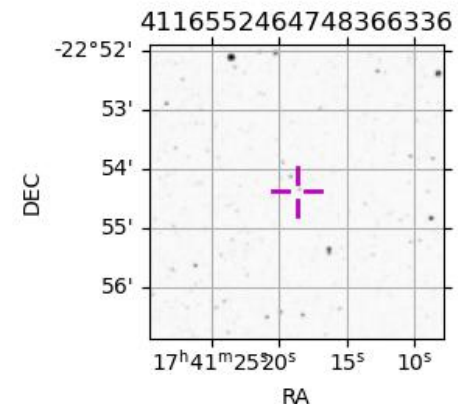

2043-02-06T11:07:23.2100 a: 17 41 18.6050 s: -22 54 22.827 C/A 8.044 PA 2.03 deg v_sky +31.86 km/s D 05.87 AU
Credit: Styled after SORA/Lucky Star

Observable events with sun below -5 deg and altitude above 5 deg

Obs	Location	lat	Elon	Target	Observed Events Interval	OCode
PIC	Pic du Midi	42.9	0.1			Pnn
PAL	Palomar Mt (200")	33.4	243.1			Pnn
PMO	Purple Mtn Obs. Nanking	32.1	118.8			Pnn
KPNO	Kitt Peak Natl Obs	32.0	248.4	+	FEB 06 11:38 - FEB 06 11:38	Pne
MCD	McDonald Obs. 2.7m	30.7	256.0	+	FEB 06 11:38 - FEB 06 11:38	Pne
TEN	Teide Obs./Tenerife	28.3	343.5			Pnn
IRTF	Mauna Kea/IRTF	19.8	204.5			Pnn
KAV	Kavalur Observatory	12.6	78.8			Pnn
RIO	Rio de Janeiro	-22.9	316.8			Pnn
ESO	European Southern Obs. (3.6m)	-29.3	289.3			Pnn
AAT	Siding Spring (AAT)	-31.3	149.1			Pnn
SAAO	So. Afr. Astro. Obs. (Sutherland)	-32.4	20.8			Pnn
MSO	Mt. Stromlo Observatory	-35.3	149.0			Pnn