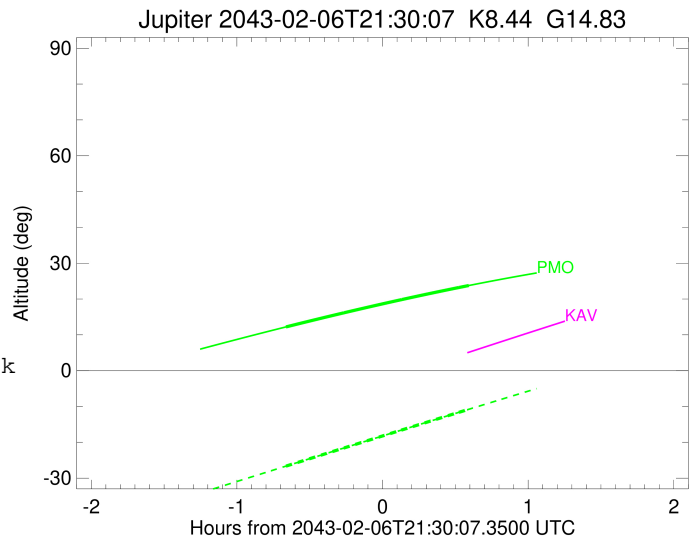

```
target                : Jupiter
target radius (km)   : 71492.00
C/A epoch             : 2043-02-06T21:27:56.760
Event type            : Pgt
: Jupiter occs: geocentric, topocentric
: Not a ringed target
Observer code         : PMO
Location              : Purple Mtn Obs. Nanking
Latitude (deg)        : 32.06667
E. Longitude (deg)    : 118.82089
Altitude (km)         : 0.364
Gaia source ID        : 4116924722495879296
2Mass ID (if available) : 17413881-2254274
ICRS Star Coord at Epoch: 17h 41m 38.79711s -22:54:27.67679s
RUWE (>1.4 is poor) : 0.97
K magnitude           : 8.442
G magnitude           : 14.826
RP magnitude          : 13.276
BP magnitude          : 18.375
DUPflag              : 0
Distance (au)         : 5.867
f0 (km)               : 0.00
g0 (km)               : 0.00
skyplane vel. (km/s) : 31.71
Sun-Target sep (deg) : 51.61
Sun-Moon sep (deg)   : 16.46
B (ring opening deg) : -2.57
PA of pole (deg)     : 1.14
Pole direction: RA (deg): 268.05661
Dec (deg): 64.49732
C/A sky separation (") : 2.061
C/A sky separation (km) : 8769.0
NAIF SPICE kernels   : RAJobs_U111+rgf15.spk
URKALLv1.spk
naif0012.tls
nep097.bsp
nep101.bsp
sat4401.bsp
de440.bsp
earth_720101_070426.bpc
jup365.bsp
urall6.bsp
IAU_SATURN_for_RINGFIT.tpc
pck00010.tpc
earth_200101_990628_predict.bpc
uranus_ringframes_rfrench20220627_v1.tf
neptune_ringframes_rfrench20220702a_v1.tf
earth_flat_IAU.spk
```

x: target alt < 5.0 deg or sun > -5.0 deg

Target	I/E	UTC	alt	alt-sun	radius	lat-geo	lat-geodetic
Jupiter	I	2043-02-06T20:50:23.339	12.22	-26.63	71491.8	-8.13	-9.28
Jupiter	E	2043-02-06T22:05:34.450	23.75	-10.80	71491.9	-5.98	-6.83