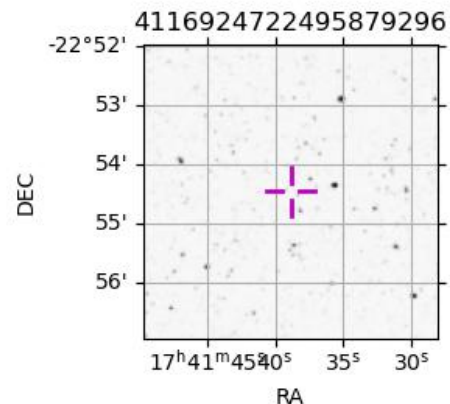

2043-02-06T21:30:07.3500 a: 17 41 38.7971 s: -22 54 27.677 C/A 3.099" PA 1.99 deg v_sky +31.71 km/s D 05.87 AU
Credit: Styled after SORA/Lucky Star

Observable events with sun below -5 deg and altitude above 5 deg

Obs	Location	lat	Elon	Target	Observed Events Interval	OCode
PIC	Pic du Midi	42.9	0.1			Pnn
PAL	Palomar Mt (200")	33.4	243.1			Pnn
PMO	Purple Mtn Obs. Nanking	32.1	118.8	+ +	FEB 06 20:50 - FEB 06 22:05	Pie
KPNO	Kitt Peak Natl Obs	32.0	248.4			Pnn
MCD	McDonald Obs. 2.7m	30.7	256.0			Pnn
TEN	Teide Obs./Tenerife	28.3	343.5			Pnn
IRTF	Mauna Kea/IRTF	19.8	204.5			Pnn
KAV	Kavalur Observatory	12.6	78.8			Pnn
RIO	Rio de Janeiro	-22.9	316.8			Pnn
ESO	European Southern Obs. (3.6m)	-29.3	289.3			Pnn
AAT	Siding Spring (AAT)	-31.3	149.1			Pnn
SAAO	So. Afr. Astro. Obs. (Sutherland)	-32.4	20.8			Pnn
MSO	Mt. Stromlo Observatory	-35.3	149.0			Pnn