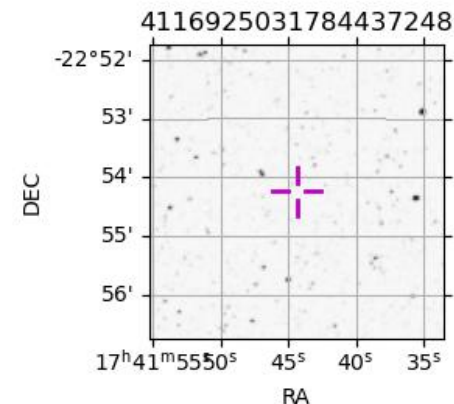

2043-02-07T00:24:35.8500 @: 17 41 44.4773 & -22 54 14.542 C/A ***** PA 181.98 deg v_sky +31.67 km/s D 05.87 AU
Credit: Styled after SORA/Lucky Star

Observable events with sun below -5 deg and altitude above 5 deg

Obs	Location	lat	Elon	Target	Observed Events Interval	OCode
PIC	Pic du Midi	42.9	0.1			Pnn
PAL	Palomar Mt (200")	33.4	243.1			Pnn
PMO	Purple Mtn Obs. Nanking	32.1	118.8			Pnn
KPNO	Kitt Peak Natl Obs	32.0	248.4			Pnn
MCD	McDonald Obs. 2.7m	30.7	256.0			Pnn
TEN	Teide Obs./Tenerife	28.3	343.5			Pnn
IRTF	Mauna Kea/IRTF	19.8	204.5			Pnn
KAV	Kavalur Observatory	12.6	78.8	+ +	FEB 06 23:59 - FEB 07 00:44	Pie
RIO	Rio de Janeiro	-22.9	316.8			Pnn
ESO	European Southern Obs. (3.6m)	-29.3	289.3			Pnn
AAT	Siding Spring (AAT)	-31.3	149.1			Pnn
SAAO	So. Afr. Astro. Obs. (Sutherland)	-32.4	20.8	+	FEB 07 00:48 - FEB 07 00:48	Pne
MSO	Mt. Stromlo Observatory	-35.3	149.0			Pnn