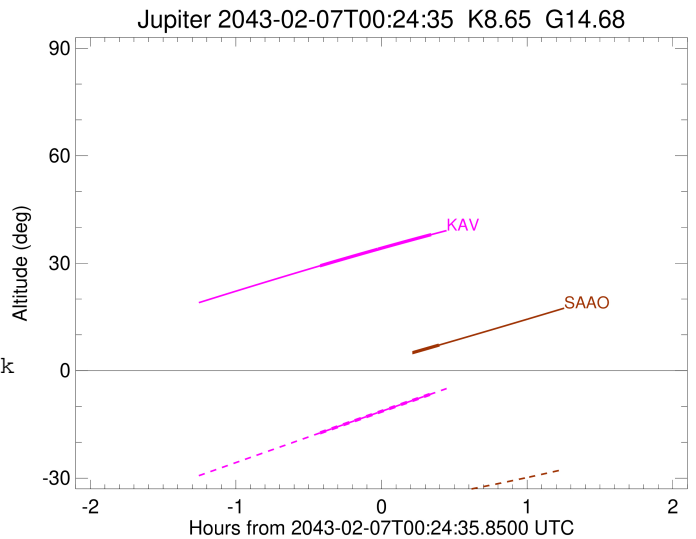

```
target                : Jupiter
target radius (km)   : 71492.00
C/A epoch             : 2043-02-07T00:22:07.120
Event type            : Pgt
: Jupiter occs: geocentric, topocentric
: Not a ringed target
Observer code         : KAV
Location              : Kavalur Observatory
Latitude (deg)        : 12.57556
E. Longitude (deg)    : 78.83167
Altitude (km)         : 0.722
Gaia source ID        : 4116925031784437248
2Mass ID (if available) : 17414447-2254145
ICRS Star Coord at Epoch: 17h 41m 44.47726s -22:54:14.54231s
RUWE (>1.4 is poor)  : 0.91
K magnitude           : 8.649
G magnitude           : 14.682
RP magnitude          : 13.201
BP magnitude          : 17.763
DUPflag              : 0
Distance (au)         : 5.865
f0 (km)               : 0.00
g0 (km)               : 0.00
skyplane vel. (km/s)  : 31.67
Sun-Target sep (deg)  : 51.71
Sun-Moon sep (deg)    : 17.94
B (ring opening deg)  : -2.57
PA of pole (deg)      : 1.13
Pole direction: RA (deg): 268.05661
Dec (deg): 64.49732
C/A sky separation (") : 13.434
C/A sky separation (km) : 57147.6
NAIF SPICE kernels    : RAJobs_U111+rgf15.spk
URKALLv1.spk
naif0012.tls
nep097.bsp
nep101.bsp
sat4401.bsp
de440.bsp
earth_720101_070426.bpc
jup365.bsp
urall6.bsp
IAU_SATURN_for_RINGFIT.tpc
pck00010.tpc
earth_200101_990628_predict.bpc
uranus_ringframes_rfrench20220627_v1.tf
neptune_ringframes_rfrench20220702a_v1.tf
earth_flat_IAU.spk
```

x: target alt < 5.0 deg or sun > -5.0 deg

Target	I/E	UTC	alt	alt-sun	radius	lat-geo	lat-geodetic
Jupiter	I	2043-02-06T23:59:17.847	29.27	-17.37	71486.4	51.89	55.41
Jupiter	E	2043-02-07T00:44:58.110	37.95	-6.52	71486.1	54.08	57.50