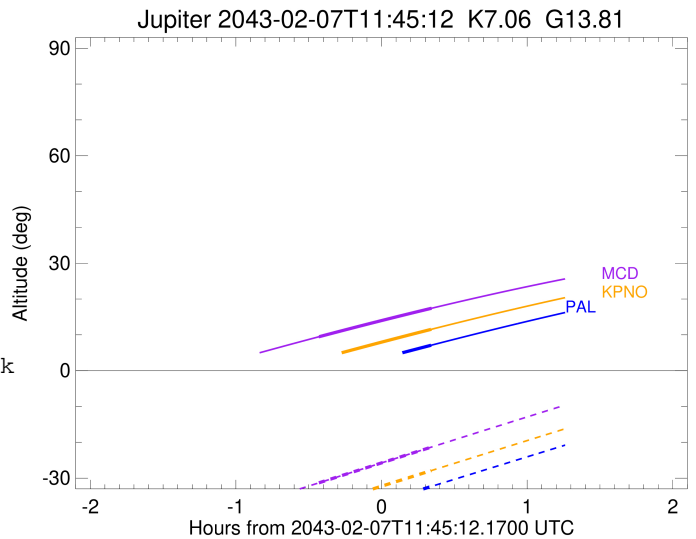

```
target                : Jupiter
target radius (km)   : 71492.00
C/A epoch             : 2043-02-07T11:42:21.190
Event type            : Pgt
: Jupiter occs: geocentric, topocentric
: Not a ringed target
Observer code         : PAL
Location              : Palomar Mt (200")
Latitude (deg)        : 33.35622
E. Longitude (deg)   : 243.13601
Altitude (km)         : 1.706
Gaia source ID        : 4116878646125866368
2Mass ID (if available) : 17420643-2254247
ICRS Star Coord at Epoch: 17h 42m 06.42204s -22:54:25.31105s
RUWE (>1.4 is poor) : 0.82
K magnitude           : 7.058
G magnitude           : 13.815
RP magnitude          : 12.231
BP magnitude          : 17.564
DUPflag               : 0
Distance (au)         : 5.859
f0 (km)               : 0.00
g0 (km)               : 0.00
skyplane vel. (km/s) : 31.51
Sun-Target sep (deg) : 52.11
Sun-Moon sep (deg)   : 23.69
B (ring opening deg) : -2.57
PA of pole (deg)     : 1.09
Pole direction: RA (deg): 268.05661
Dec (deg): 64.49732
C/A sky separation (") : 13.291
C/A sky separation (km) : 56477.8
NAIF SPICE kernels   : RAJobs_U111+rgf15.spk
URKALLv1.spk
naif0012.tls
nep097.bsp
nep101.bsp
sat4401.bsp
de440.bsp
earth_720101_070426.bpc
jup365.bsp
urall6.bsp
IAU_SATURN_for_RINGFIT.tpc
pck00010.tpc
earth_200101_990628_predict.bpc
uranus_ringframes_rfrench20220627_v1.tf
neptune_ringframes_rfrench20220702a_v1.tf
earth_flat_IAU.spk
```

x: target alt < 5.0 deg or sun > -5.0 deg

Target	I/E	UTC	alt	alt-sun	radius	lat-geo	lat-geodetic
Jupiter	I	2043-02-07T11:19:05.460	-1.36x	-42.02	71486.5	50.99	54.54
Jupiter	E	2043-02-07T12:05:38.897	7.09	-32.33	71486.2	53.23	56.69