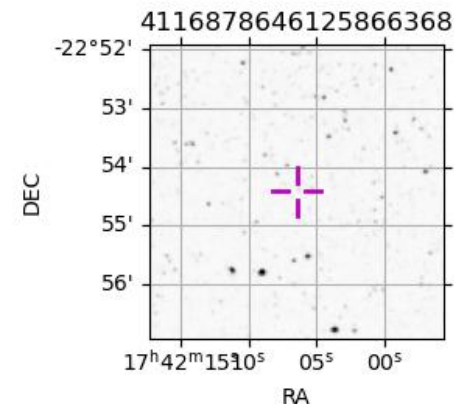

Observable events with sun below -5 deg and altitude above 5 deg

Obs	Location	lat	Elon	Target	Observed Events Interval	OCode
PIC	Pic du Midi	42.9	0.1			Pnn
PAL	Palomar Mt (200")	33.4	243.1	+	FEB 07 12:05 - FEB 07 12:05	Pne
PMO	Purple Mtn Obs. Nanking	32.1	118.8			Pnn
KPNO	Kitt Peak Natl Obs	32.0	248.4	+	FEB 07 12:05 - FEB 07 12:05	Pne
MCD	McDonald Obs. 2.7m	30.7	256.0	+ +	FEB 07 11:19 - FEB 07 12:05	Pie
TEN	Teide Obs./Tenerife	28.3	343.5			Pnn
IRTF	Mauna Kea/IRTF	19.8	204.5			Pnn
KAV	Kavalur Observatory	12.6	78.8			Pnn
RIO	Rio de Janeiro	-22.9	316.8			Pnn
ESO	European Southern Obs. (3.6m)	-29.3	289.3			Pnn
AAT	Siding Spring (AAT)	-31.3	149.1			Pnn
SAAO	So. Afr. Astro. Obs. (Sutherland)	-32.4	20.8			Pnn
MSO	Mt. Stromlo Observatory	-35.3	149.0			Pnn