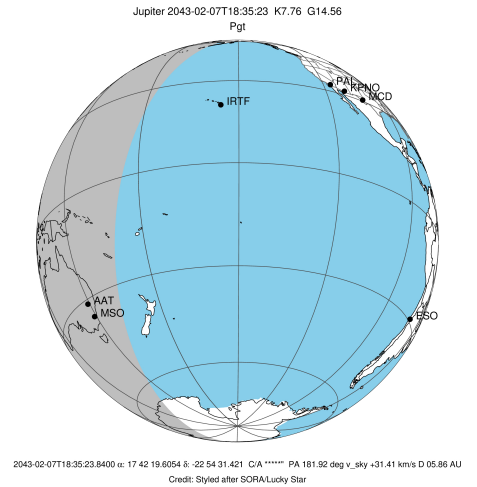

```
target                : Jupiter
target radius (km)   : 71492.00
C/A epoch             : 2043-02-07T18:32:46.230
Event type            : Pgt
: Jupiter occs: geocentric, topocentric
: Not a ringed target
Observer code         : AAT
Location              : Siding Spring (AAT)
Latitude (deg)        : -31.27703
E. Longitude (deg)    : 149.06608
Altitude (km)         : 1.164
Gaia source ID        : 4116878538657816448
2Mass ID (if available) : 17421962-2254312
ICRS Star Coord at Epoch: 17h 42m 19.60537s -22:54:31.42065s
RUWE (>1.4 is poor) : 0.90
K magnitude           : 7.765
G magnitude           : 14.555
RP magnitude          : 12.985
BP magnitude          : 18.315
DUPflag              : 0
Distance (au)         : 5.855
f0 (km)               : 0.00
g0 (km)               : 0.00
skyplane vel. (km/s) : 31.41
Sun-Target sep (deg) : 52.35
Sun-Moon sep (deg)   : 27.27
B (ring opening deg) : -2.57
PA of pole (deg)     : 1.07
Pole direction: RA (deg): 268.05661
Dec (deg): 64.49732
C/A sky separation (") : 11.946
C/A sky separation (km) : 50733.5
NAIF SPICE kernels   : RAJobs_U111+rgf15.spk
URKALLv1.spk
naif0012.tls
nep097.bsp
nep101.bsp
sat4401.bsp
de440.bsp
earth_720101_070426.bpc
jup365.bsp
urall6.bsp
IAU_SATURN_for_RINGFIT.tpc
pck00010.tpc
earth_200101_990628_predict.bpc
uranus_ringframes_rfrench20220627_v1.tf
neptune_ringframes_rfrench20220702a_v1.tf
earth_flat_IAU.spk
```

x: target alt < 5.0 deg or sun > -5.0 deg

Target	I/E	UTC	alt	alt-sun	radius	lat-geo	lat-geodetic
Jupiter	I	2043-02-07T18:05:54.242	29.86	-18.33	71487.6	44.03	47.74
Jupiter	E	2043-02-07T18:59:40.766	41.29	-8.11	71487.3	46.26	49.94