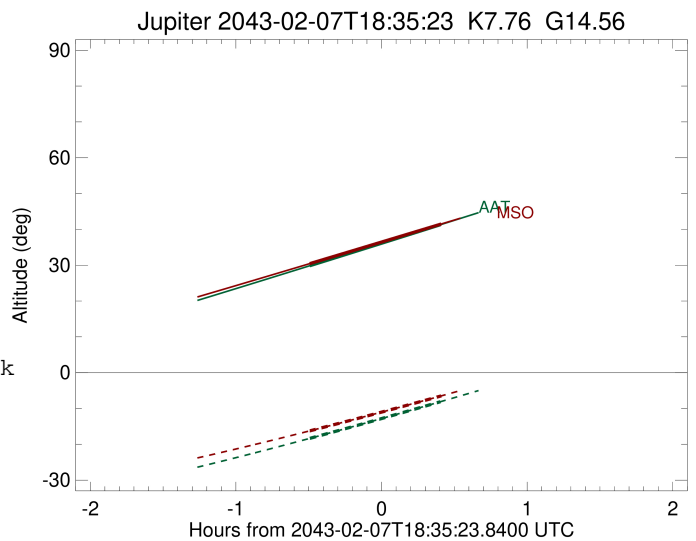

```
target                : Jupiter
target radius (km)   : 71492.00
C/A epoch             : 2043-02-07T18:32:46.230
Event type            : Pgt
: Jupiter occs: geocentric, topocentric
: Not a ringed target
Observer code         : AAT
Location              : Siding Spring (AAT)
Latitude (deg)        : -31.27703
E. Longitude (deg)    : 149.06608
Altitude (km)         : 1.164
Gaia source ID        : 4116878538657816448
2Mass ID (if available) : 17421962-2254312
ICRS Star Coord at Epoch: 17h 42m 19.60537s -22:54:31.42065s
RUWE (>1.4 is poor) : 0.90
K magnitude           : 7.765
G magnitude           : 14.555
RP magnitude          : 12.985
BP magnitude          : 18.315
DUPflag              : 0
Distance (au)         : 5.855
f0 (km)               : 0.00
g0 (km)               : 0.00
skyplane vel. (km/s) : 31.41
Sun-Target sep (deg) : 52.35
Sun-Moon sep (deg)   : 27.27
B (ring opening deg) : -2.57
PA of pole (deg)     : 1.07
Pole direction: RA (deg): 268.05661
Dec (deg): 64.49732
C/A sky separation (") : 11.946
C/A sky separation (km) : 50733.5
NAIF SPICE kernels   : RAJobs_U111+rgf15.spk
URKALLv1.spk
naif0012.tls
nep097.bsp
nep101.bsp
sat4401.bsp
de440.bsp
earth_720101_070426.bpc
jup365.bsp
urall6.bsp
IAU_SATURN_for_RINGFIT.tpc
pck00010.tpc
earth_200101_990628_predict.bpc
uranus_ringframes_rfrench20220627_v1.tf
neptune_ringframes_rfrench20220702a_v1.tf
earth_flat_IAU.spk
```

x: target alt < 5.0 deg or sun > -5.0 deg

Target	I/E	UTC	alt	alt-sun	radius	lat-geo	lat-geodetic
Jupiter	I	2043-02-07T18:05:54.242	29.86	-18.33	71487.6	44.03	47.74
Jupiter	E	2043-02-07T18:59:40.766	41.29	-8.11	71487.3	46.26	49.94