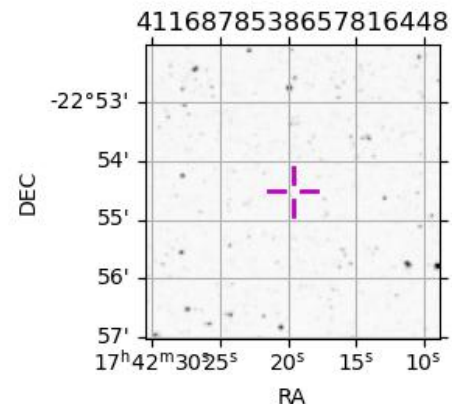

2043-02-07T18:35:23.8400 @: 17 42 19.6054 @ -22 54 31.421 C/A ***** PA 181.92 deg v_sky +31.41 km/s D 05.86 AU
Credit: Styled after SORA/Lucky Star

Observable events with sun below -5 deg and altitude above 5 deg

Obs	Location	lat	Elon	Target	Observed Events Interval	OEcode
PIC	Pic du Midi	42.9	0.1			Pnn
PAL	Palomar Mt (200")	33.4	243.1			Pnn
PMO	Purple Mtn Obs. Nanking	32.1	118.8			Pnn
KPNO	Kitt Peak Natl Obs	32.0	248.4			Pnn
MCD	McDonald Obs. 2.7m	30.7	256.0			Pnn
TEN	Teide Obs./Tenerife	28.3	343.5			Pnn
IRTF	Mauna Kea/IRTF	19.8	204.5			Pnn
KAV	Kavalur Observatory	12.6	78.8			Pnn
RIO	Rio de Janeiro	-22.9	316.8			Pnn
ESO	European Southern Obs. (3.6m)	-29.3	289.3			Pnn
AAT	Siding Spring (AAT)	-31.3	149.1	+ +	FEB 07 18:05 - FEB 07 18:59	Pie
SAAO	So. Afr. Astro. Obs. (Sutherland)	-32.4	20.8			Pnn
MSO	Mt. Stromlo Observatory	-35.3	149.0	+ +	FEB 07 18:05 - FEB 07 19:00	Pie