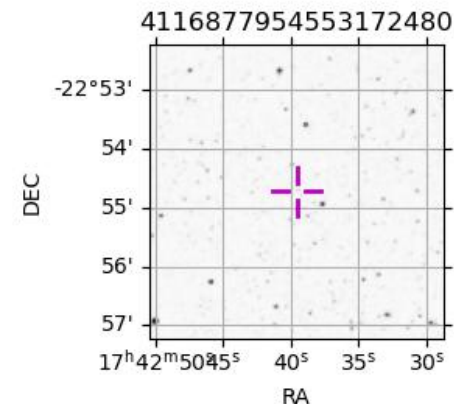

Observable events with sun below -5 deg and altitude above 5 deg

Obs	Location	lat	Elon	Target	Observed Events Interval	OCode
PIC	Pic du Midi	42.9	0.1	+	FEB 08 05:25 - FEB 08 05:25	Pne
PAL	Palomar Mt (200")	33.4	243.1			Pnn
PMO	Purple Mtn Obs. Nanking	32.1	118.8			Pnn
KPNO	Kitt Peak Natl Obs	32.0	248.4			Pnn
MCD	McDonald Obs. 2.7m	30.7	256.0			Pnn
TEN	Teide Obs./Tenerife	28.3	343.5	+	FEB 08 05:25 - FEB 08 05:25	Pne
IRTF	Mauna Kea/IRTF	19.8	204.5			Pnn
KAV	Kavalur Observatory	12.6	78.8			Pnn
RIO	Rio de Janeiro	-22.9	316.8	+	FEB 08 05:27 - FEB 08 05:27	Pne
ESO	European Southern Obs. (3.6m)	-29.3	289.3			Pnn
AAT	Siding Spring (AAT)	-31.3	149.1			Pnn
SAAO	So. Afr. Astro. Obs. (Sutherland)	-32.4	20.8			Pnn
MSO	Mt. Stromlo Observatory	-35.3	149.0			Pnn