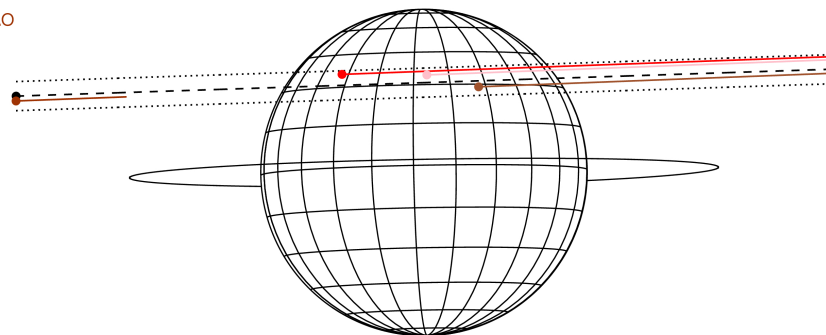

Credit: Styled after SORA/Lucky Star

Earth
PIC
TEN
RIO
SAAO