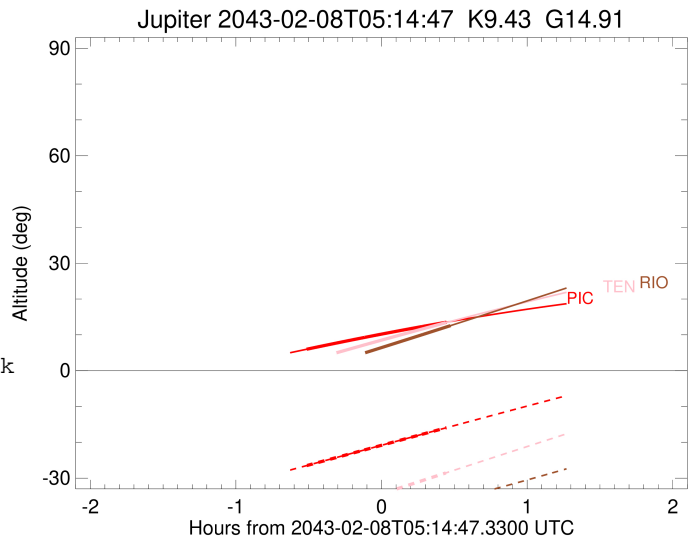

```
target                : Jupiter
target radius (km)   : 71492.00
C/A epoch            : 2043-02-08T05:12:43.150
Event type          : Pgt
                    : Jupiter occs: geocentric, topocentric
                    : Not a ringed target
Observer code       : PIC
Location           : Pic du Midi
Latitude (deg)     : 42.93656
E. Longitude (deg) : 0.14231
Altitude (km)     : 2.890
Gaia source ID     : 4116877954553172864
2Mass ID (if available) : 17424009-2254431
ICRS Star Coord at Epoch: 17h 42m 40.08426s -22:54:43.31562s
RUWE (>1.4 is poor) : 1.03
K magnitude        : 9.429
G magnitude        : 14.905
RP magnitude       : 13.526
BP magnitude       : 17.193
DUPflag           : 0
Distance (au)     : 5.850
f0 (km)           : 0.00
g0 (km)           : 0.00
skyplane vel. (km/s) : 31.26
Sun-Target sep (deg) : 52.72
Sun-Moon sep (deg) : 32.81
B (ring opening deg) : -2.57
PA of pole (deg)   : 1.03
Pole direction: RA (deg): 268.05661
Dec (deg): 64.49732
C/A sky separation (" ) : 11.177
C/A sky separation (km) : 47420.2
NAIF SPICE kernels : RAJobs_U111+rgf15.spk
URKALLv1.spk
naif0012.tls
nep097.bsp
nep101.bsp
sat4401.bsp
de440.bsp
earth_720101_070426.bpc
jup365.bsp
urall6.bsp
IAU_SATURN_for_RINGFIT.tpc
pck00010.tpc
earth_200101_990628_predict.bpc
uranus_ringframes_rfrench20220627_v1.tf
neptune_ringframes_rfrench20220702a_v1.tf
earth_flat_IAU.spk
```

x: target alt < 5.0 deg or sun > -5.0 deg

Target	I/E	UTC	alt	alt-sun	radius	lat-geo	lat-geodetic
Jupiter	I	2043-02-08T04:44:00.622	5.99	-26.48	71488.2	40.44	44.15
Jupiter	E	2043-02-08T05:41:27.992	13.51	-15.94	71487.9	42.55	46.27