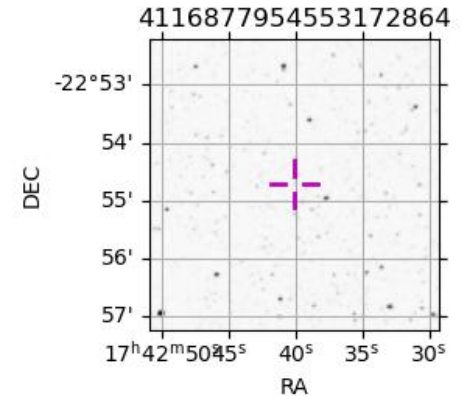

Observable events with sun below -5 deg and altitude above 5 deg

Obs	Location	lat	Elon	Target	Observed Events Interval	OCode
PIC	Pic du Midi	42.9	0.1	+ +	FEB 08 04:44 - FEB 08 05:41	Pie
PAL	Palomar Mt (200")	33.4	243.1			Pnn
PMO	Purple Mtn Obs. Nanking	32.1	118.8			Pnn
KPNO	Kitt Peak Natl Obs	32.0	248.4			Pnn
MCD	McDonald Obs. 2.7m	30.7	256.0			Pnn
TEN	Teide Obs./Tenerife	28.3	343.5	+	FEB 08 05:41 - FEB 08 05:41	Pne
IRTF	Mauna Kea/IRTF	19.8	204.5			Pnn
KAV	Kavalur Observatory	12.6	78.8			Pnn
RIO	Rio de Janeiro	-22.9	316.8	+	FEB 08 05:43 - FEB 08 05:43	Pne
ESO	European Southern Obs. (3.6m)	-29.3	289.3			Pnn
AAT	Siding Spring (AAT)	-31.3	149.1			Pnn
SAAO	So. Afr. Astro. Obs. (Sutherland)	-32.4	20.8			Pnn
MSO	Mt. Stromlo Observatory	-35.3	149.0			Pnn