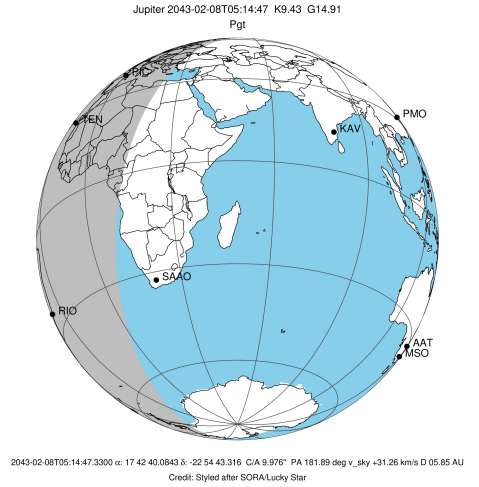

```
target                : Jupiter
target radius (km)   : 71492.00
C/A epoch            : 2043-02-08T05:12:43.150
Event type          : Pgt
                    : Jupiter occs: geocentric, topocentric
                    : Not a ringed target
Observer code       : PIC
Location           : Pic du Midi
Latitude (deg)     : 42.93656
E. Longitude (deg) : 0.14231
Altitude (km)     : 2.890
Gaia source ID     : 4116877954553172864
2Mass ID (if available) : 17424009-2254431
ICRS Star Coord at Epoch: 17h 42m 40.08426s -22:54:43.31562s
RUWE (>1.4 is poor) : 1.03
K magnitude        : 9.429
G magnitude        : 14.905
RP magnitude       : 13.526
BP magnitude       : 17.193
DUPflag           : 0
Distance (au)     : 5.850
f0 (km)           : 0.00
g0 (km)           : 0.00
skyplane vel. (km/s) : 31.26
Sun-Target sep (deg) : 52.72
Sun-Moon sep (deg) : 32.81
B (ring opening deg) : -2.57
PA of pole (deg)   : 1.03
Pole direction: RA (deg): 268.05661
Dec (deg): 64.49732
C/A sky separation (" ) : 11.177
C/A sky separation (km) : 47420.2
NAIF SPICE kernels : RAJobs_U111+rgf15.spk
URKALLv1.spk
naif0012.tls
nep097.bsp
nep101.bsp
sat4401.bsp
de440.bsp
earth_720101_070426.bpc
jup365.bsp
urall6.bsp
IAU_SATURN_for_RINGFIT.tpc
pck00010.tpc
earth_200101_990628_predict.bpc
uranus_ringframes_rfrench20220627_v1.tf
neptune_ringframes_rfrench20220702a_v1.tf
earth_flat_IAU.spk
```

x: target alt < 5.0 deg or sun > -5.0 deg

Target	I/E	UTC	alt	alt-sun	radius	lat-geo	lat-geodetic
Jupiter	I	2043-02-08T04:44:00.622	5.99	-26.48	71488.2	40.44	44.15
Jupiter	E	2043-02-08T05:41:27.992	13.51	-15.94	71487.9	42.55	46.27