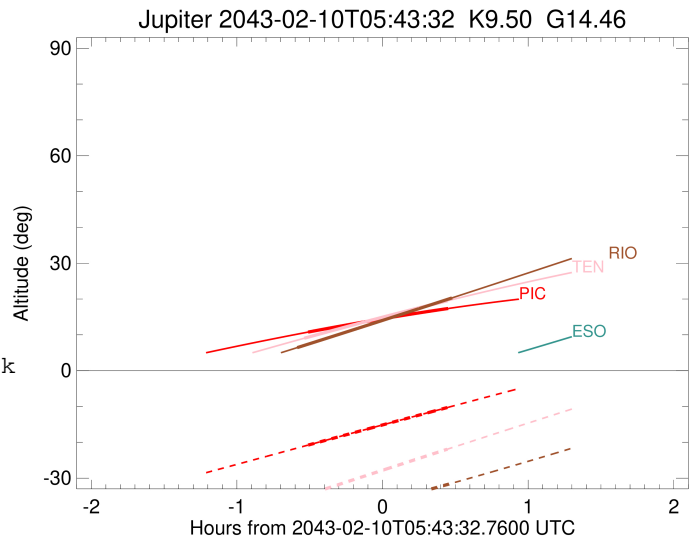

```
target                : Jupiter
target radius (km)   : 71492.00
C/A epoch            : 2043-02-10T05:41:43.030
Event type          : Pgt
                    : Jupiter occs: geocentric, topocentric
                    : Not a ringed target
Observer code       : PIC
Location            : Pic du Midi
Latitude (deg)      : 42.93656
E. Longitude (deg)  : 0.14231
Altitude (km)       : 2.890
Gaia source ID      : 4116866173537769088
2Mass ID (if available) : 17441227-2255230
ICRS Star Coord at Epoch: 17h 44m 12.25414s -22:55:23.32878s
RUWE (>1.4 is poor) : 0.94
K magnitude          : 9.498
G magnitude          : 14.456
RP magnitude         : 13.203
BP magnitude         : 16.170
DUPflag             : 0
Distance (au)        : 5.823
f0 (km)              : 0.00
g0 (km)              : 0.00
skyplane vel. (km/s) : 30.54
Sun-Target sep (deg) : 54.41
Sun-Moon sep (deg)  : 59.62
B (ring opening deg) : -2.57
PA of pole (deg)    : 0.86
Pole direction: RA (deg): 268.05661
Dec (deg): 64.49732
C/A sky separation (" ) : 11.536
C/A sky separation (km) : 48721.0
NAIF SPICE kernels  : RAJobs_U111+rgf15.spk
URKALLv1.spk
naif0012.tls
nep097.bsp
nep101.bsp
sat4401.bsp
de440.bsp
earth_720101_070426.bpc
jup365.bsp
urall6.bsp
IAU_SATURN_for_RINGFIT.tpc
pck00010.tpc
earth_200101_990628_predict.bpc
uranus_ringframes_rfrench20220627_v1.tf
neptune_ringframes_rfrench20220702a_v1.tf
earth_flat_IAU.spk
```

x: target alt < 5.0 deg or sun > -5.0 deg

Target	I/E	UTC	alt	alt-sun	radius	lat-geo	lat-geodetic
Jupiter	I	2043-02-10T05:12:56.578	10.77	-20.76	71488.0	41.85	45.57
Jupiter	E	2043-02-10T06:10:31.617	17.35	-10.24	71487.7	43.94	47.65