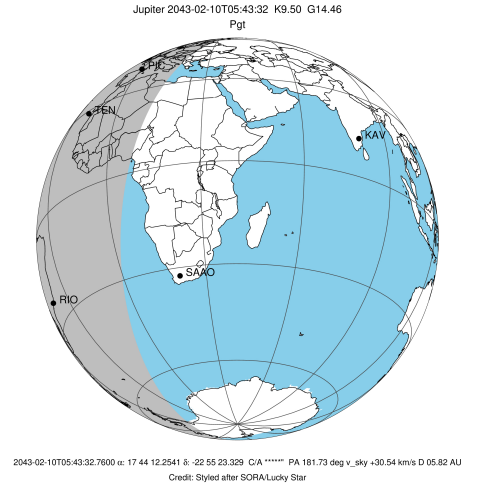

```
target                : Jupiter
target radius (km)   : 71492.00
C/A epoch            : 2043-02-10T05:41:43.030
Event type          : Pgt
                    : Jupiter occs: geocentric, topocentric
                    : Not a ringed target
Observer code       : PIC
Location            : Pic du Midi
Latitude (deg)      : 42.93656
E. Longitude (deg)  : 0.14231
Altitude (km)       : 2.890
Gaia source ID      : 4116866173537769088
2Mass ID (if available) : 17441227-2255230
ICRS Star Coord at Epoch: 17h 44m 12.25414s -22:55:23.32878s
RUWE (>1.4 is poor) : 0.94
K magnitude          : 9.498
G magnitude          : 14.456
RP magnitude         : 13.203
BP magnitude         : 16.170
DUPflag             : 0
Distance (au)        : 5.823
f0 (km)              : 0.00
g0 (km)              : 0.00
skyplane vel. (km/s) : 30.54
Sun-Target sep (deg) : 54.41
Sun-Moon sep (deg)  : 59.62
B (ring opening deg) : -2.57
PA of pole (deg)    : 0.86
Pole direction: RA (deg): 268.05661
Dec (deg): 64.49732
C/A sky separation (" ) : 11.536
C/A sky separation (km) : 48721.0
NAIF SPICE kernels  : RAJobs_U111+rgf15.spk
URKALLv1.spk
naif0012.tls
nep097.bsp
nep101.bsp
sat4401.bsp
de440.bsp
earth_720101_070426.bpc
jup365.bsp
urall6.bsp
IAU_SATURN_for_RINGFIT.tpc
pck00010.tpc
earth_200101_990628_predict.bpc
uranus_ringframes_rfrench20220627_v1.tf
neptune_ringframes_rfrench20220702a_v1.tf
earth_flat_IAU.spk
```

x: target alt < 5.0 deg or sun > -5.0 deg

Target	I/E	UTC	alt	alt-sun	radius	lat-geo	lat-geodetic
Jupiter	I	2043-02-10T05:12:56.578	10.77	-20.76	71488.0	41.85	45.57
Jupiter	E	2043-02-10T06:10:31.617	17.35	-10.24	71487.7	43.94	47.65