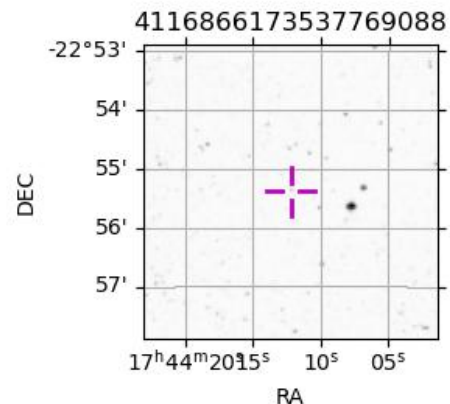

Observable events with sun below -5 deg and altitude above 5 deg

Obs	Location	lat	Elon	Target	Observed Events Interval	OCode
PIC	Pic du Midi	42.9	0.1	+ +	FEB 10 05:12 - FEB 10 06:10	Pie
PAL	Palomar Mt (200")	33.4	243.1			Pnn
PMO	Purple Mtn Obs. Nanking	32.1	118.8			Pnn
KPNO	Kitt Peak Natl Obs	32.0	248.4			Pnn
MCD	McDonald Obs. 2.7m	30.7	256.0			Pnn
TEN	Teide Obs./Tenerife	28.3	343.5	+ +	FEB 10 05:11 - FEB 10 06:10	Pie
IRTF	Mauna Kea/IRTF	19.8	204.5			Pnn
KAV	Kavalur Observatory	12.6	78.8			Pnn
RIO	Rio de Janeiro	-22.9	316.8	+ +	FEB 10 05:08 - FEB 10 06:12	Pie
ESO	European Southern Obs. (3.6m)	-29.3	289.3			Pnn
AAT	Siding Spring (AAT)	-31.3	149.1			Pnn
SAAO	So. Afr. Astro. Obs. (Sutherland)	-32.4	20.8			Pnn
MSO	Mt. Stromlo Observatory	-35.3	149.0			Pnn