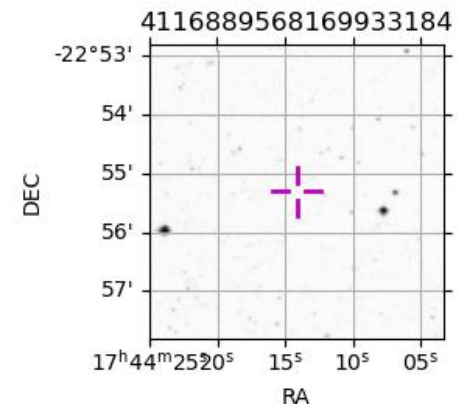

Observable events with sun below -5 deg and altitude above 5 deg

Obs	Location	lat	Elon	Target	Observed Events Interval	OCode
PIC	Pic du Midi	42.9	0.1			Pnn
PAL	Palomar Mt (200")	33.4	243.1			Pnn
PMO	Purple Mtn Obs. Nanking	32.1	118.8			Pnn
KPNO	Kitt Peak Natl Obs	32.0	248.4			Pnn
MCD	McDonald Obs. 2.7m	30.7	256.0			Pnn
TEN	Teide Obs./Tenerife	28.3	343.5	+ +	FEB 10 06:35 - FEB 10 06:46	Pie
IRTF	Mauna Kea/IRTF	19.8	204.5			Pnn
KAV	Kavalur Observatory	12.6	78.8			Pnn
RIO	Rio de Janeiro	-22.9	316.8	+ +	FEB 10 06:23 - FEB 10 06:56	Pie
ESO	European Southern Obs. (3.6m)	-29.3	289.3	+	FEB 10 06:58 - FEB 10 06:58	Pne
AAT	Siding Spring (AAT)	-31.3	149.1			Pnn
SAAO	So. Afr. Astro. Obs. (Sutherland)	-32.4	20.8			Pnn
MSO	Mt. Stromlo Observatory	-35.3	149.0			Pnn