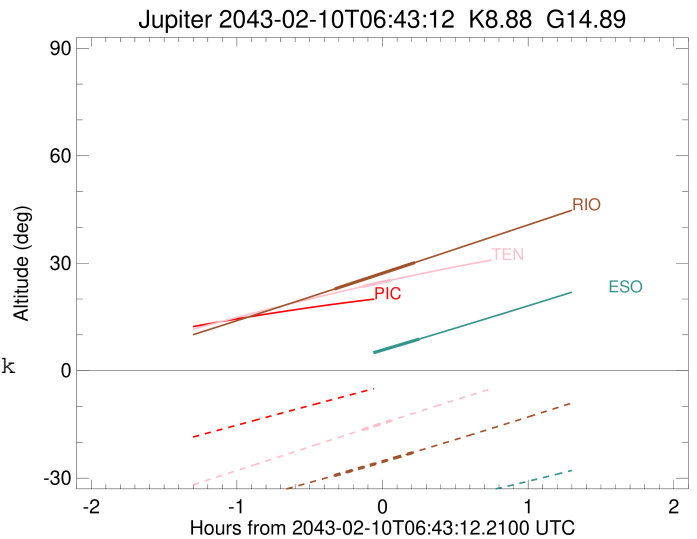

```
target                : Jupiter
target radius (km)   : 71492.00
C/A epoch             : 2043-02-10T06:40:54.740
Event type            : Pgt
: Jupiter occs: geocentric, topocentric
: Not a ringed target
Observer code         : TEN
Location              : Teide Obs./Tenerife
Latitude (deg)        : 28.30050
E. Longitude (deg)    : 343.48909
Altitude (km)         : 2.395
Gaia source ID        : 4116889568169933184
2Mass ID (if available) : 17441414-2255183
ICRS Star Coord at Epoch: 17h 44m 14.13852s -22:55:18.67157s
RUWE (>1.4 is poor) : 0.93
K magnitude           : 8.881
G magnitude           : 14.887
RP magnitude          : 13.412
BP magnitude          : 17.852
DUPflag              : 0
Distance (au)         : 5.823
f0 (km)               : 0.00
g0 (km)               : 0.00
skyplane vel. (km/s) : 30.53
Sun-Target sep (deg) : 54.44
Sun-Moon sep (deg)   : 60.37
B (ring opening deg) : -2.57
PA of pole (deg)     : 0.86
Pole direction: RA (deg): 268.05661
Dec (deg): 64.49732
C/A sky separation (") : 16.742
C/A sky separation (km) : 70701.3
NAIF SPICE kernels   : RAJobs_U111+rgf15.spk
URKALLv1.spk
naif0012.tls
nep097.bsp
nep101.bsp
sat4401.bsp
de440.bsp
earth_720101_070426.bpc
jup365.bsp
urall6.bsp
IAU_SATURN_for_RINGFIT.tpc
pck00010.tpc
earth_200101_990628_predict.bpc
uranus_ringframes_rfrench20220627_v1.tf
neptune_ringframes_rfrench20220702a_v1.tf
earth_flat_IAU.spk
```

x: target alt < 5.0 deg or sun > -5.0 deg

Target	I/E	UTC	alt	alt-sun	radius	lat-geo	lat-geodetic
Jupiter	I	2043-02-10T06:35:05.871	23.50	-16.48	71483.3	80.09	81.25
Jupiter	E	2043-02-10T06:46:43.695	25.26	-13.94	71483.2	82.17	83.09