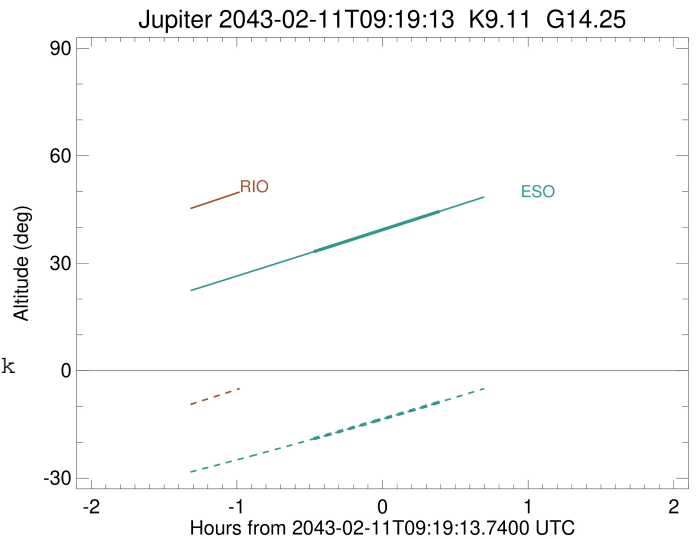

```
target                : Jupiter
target radius (km)   : 71492.00
C/A epoch             : 2043-02-11T09:16:48.230
Event type            : Pgt
: Jupiter occs: geocentric, topocentric
: Not a ringed target
Observer code         : ESO
Location              : European Southern Obs. (3.6m)
Latitude (deg)        : -29.26097
E. Longitude (deg)    : 289.26831
Altitude (km)         : 2.400
Gaia source ID        : 4068851630248892928
2Mass ID (if available) : 17450389-2256069
ICRS Star Coord at Epoch: 17h 45m 03.90011s -22:56:07.16756s
RUWE (>1.4 is poor) : 0.98
K magnitude           : 9.109
G magnitude           : 14.253
RP magnitude          : 12.963
BP magnitude          : 16.151
DUPflag              : 0
Distance (au)         : 5.808
f0 (km)               : 0.00
g0 (km)               : 0.00
skyplane vel. (km/s) : 30.13
Sun-Target sep (deg)  : 55.37
Sun-Moon sep (deg)    : 75.82
B (ring opening deg) : -2.56
PA of pole (deg)      : 0.77
Pole direction: RA (deg): 268.05661
Dec (deg): 64.49732
C/A sky separation (") : 12.888
C/A sky separation (km) : 54285.7
NAIF SPICE kernels    : RAJobs_U111+rgf15.spk
URKALLv1.spk
naif0012.tls
nep097.bsp
nep101.bsp
sat4401.bsp
de440.bsp
earth_720101_070426.bpc
jup365.bsp
urall6.bsp
IAU_SATURN_for_RINGFIT.tpc
pck00010.tpc
earth_200101_990628_predict.bpc
uranus_ringframes_rfrench20220627_v1.tf
neptune_ringframes_rfrench20220702a_v1.tf
earth_flat_IAU.spk
```

x: target alt < 5.0 deg or sun > -5.0 deg

Target	I/E	UTC	alt	alt-sun	radius	lat-geo	lat-geodetic
Jupiter	I	2043-02-11T08:50:54.622	33.21	-19.01	71486.7	-50.49	-54.06
Jupiter	E	2043-02-11T09:42:44.236	44.46	-8.77	71487.0	-48.21	-51.85