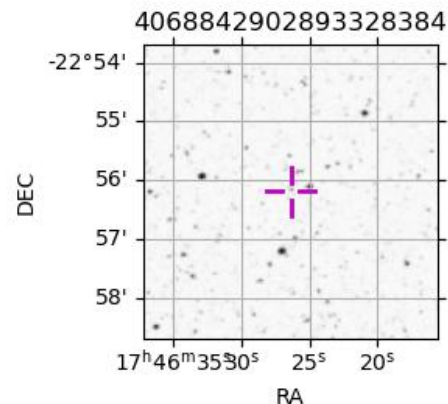

Observable events with sun below -5 deg and altitude above 5 deg

Obs	Location	lat	Elon	Target	Observed Events Interval	OEcode
PIC	Pic du Midi	42.9	0.1	+ +	FEB 13 05:41 - FEB 13 06:11	Pie
PAL	Palomar Mt (200")	33.4	243.1			Pnn
PMO	Purple Mtn Obs. Nanking	32.1	118.8			Pnn
KPNO	Kitt Peak Natl Obs	32.0	248.4			Pnn
MCD	McDonald Obs. 2.7m	30.7	256.0			Pnn
TEN	Teide Obs./Tenerife	28.3	343.5	+ +	FEB 13 05:38 - FEB 13 06:12	Pie
IRTF	Mauna Kea/IRTF	19.8	204.5			Pnn
KAV	Kavalur Observatory	12.6	78.8			Pnn
RIO	Rio de Janeiro	-22.9	316.8	+ +	FEB 13 05:32 - FEB 13 06:17	Pie
ESO	European Southern Obs. (3.6m)	-29.3	289.3			Pnn
AAT	Siding Spring (AAT)	-31.3	149.1			Pnn
SAAO	So. Afr. Astro. Obs. (Sutherland)	-32.4	20.8			Pnn
MSO	Mt. Stromlo Observatory	-35.3	149.0			Pnn