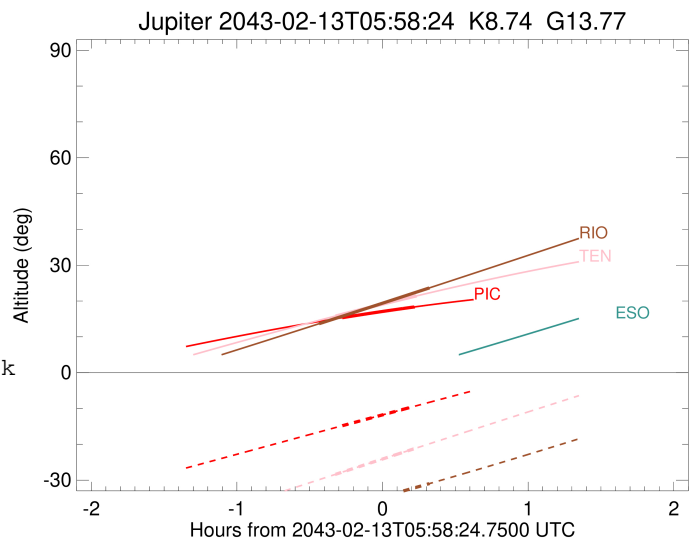

```
target                : Jupiter
target radius (km)   : 71492.00
C/A epoch            : 2043-02-13T05:56:43.800
Event type           : Pgt
: Jupiter occs: geocentric, topocentric
: Not a ringed target
Observer code        : PIC
Location             : Pic du Midi
Latitude (deg)       : 42.93656
E. Longitude (deg)   : 0.14231
Altitude (km)        : 2.890
Gaia source ID       : 4068842902893328384
2Mass ID (if available) : 17462640-2256110
ICRS Star Coord at Epoch: 17h 46m 26.38789s -22:56:11.54015s
RUWE (>1.4 is poor) : 0.94
K magnitude           : 8.744
G magnitude           : 13.766
RP magnitude         : 12.470
BP magnitude         : 15.650
DUPflag              : 0
Distance (au)        : 5.783
f0 (km)              : 0.00
g0 (km)              : 0.00
skyplane vel. (km/s) : 29.44
Sun-Target sep (deg) : 56.94
Sun-Moon sep (deg)   : 101.42
B (ring opening deg) : -2.56
PA of pole (deg)     : 0.62
Pole direction: RA (deg): 268.05661
Dec (deg): 64.49732
C/A sky separation (") : 15.878
C/A sky separation (km) : 66592.9
NAIF SPICE kernels   : RAJobs_U111+rgf15.spk
URKALLv1.spk
naif0012.tls
nep097.bsp
nep101.bsp
sat4401.bsp
de440.bsp
earth_720101_070426.bpc
jup365.bsp
urall6.bsp
IAU_SATURN_for_RINGFIT.tpc
pck00010.tpc
earth_200101_990628_predict.bpc
uranus_ringframes_rfrench20220627_v1.tf
neptune_ringframes_rfrench20220702a_v1.tf
earth_flat_IAU.spk
```

x: target alt < 5.0 deg or sun > -5.0 deg

Target	I/E	UTC	alt	alt-sun	radius	lat-geo	lat-geodetic
Jupiter	I	2043-02-13T05:41:52.709	15.35	-14.80	71484.4	67.49	69.95
Jupiter	E	2043-02-13T06:11:35.404	18.35	-9.39	71484.2	69.57	71.83