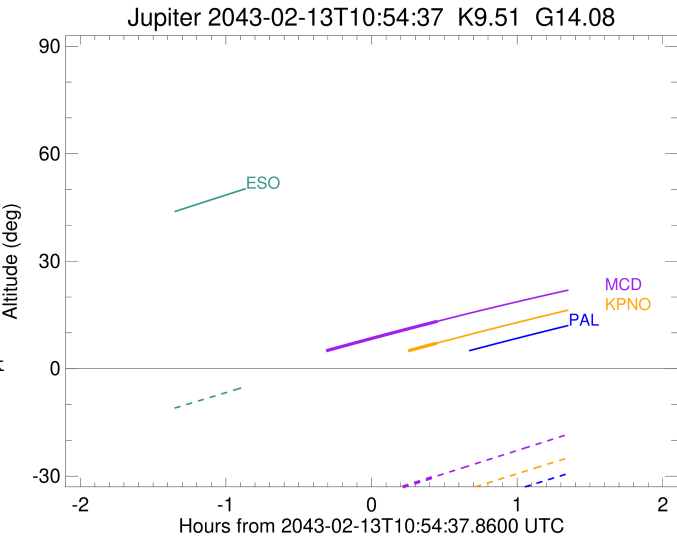

```
target                : Jupiter
target radius (km)   : 71492.00
C/A epoch            : 2043-02-13T10:51:47.680
Event type           : Pgt
: Jupiter occs: geocentric, topocentric
: Not a ringed target
Observer code        : KPNO
Location             : Kitt Peak Natl Obs
Latitude (deg)       : 31.96333
E. Longitude (deg)   : 248.40000
Altitude (km)        : 2.120
Gaia source ID       : 4068842048272332416
2Mass ID (if available) : 17463537-2256415
ICRS Star Coord at Epoch: 17h 46m 35.35654s -22:56:41.93512s
RUWE (>1.4 is poor) : 1.04
K magnitude          : 9.513
G magnitude          : 14.077
RP magnitude         : 12.880
BP magnitude         : 15.569
DUPflag             : 0
Distance (au)        : 5.780
f0 (km)              : 0.00
g0 (km)              : 0.00
skyplane vel. (km/s) : 29.37
Sun-Target sep (deg) : 57.11
Sun-Moon sep (deg)   : 103.97
B (ring opening deg) : -2.55
PA of pole (deg)     : 0.61
Pole direction: RA (deg): 268.05661
Dec (deg): 64.49732
C/A sky separation ("): 11.686
C/A sky separation (km): 48986.5
NAIF SPICE kernels   : RAJobs_U111+rgf15.spk
URKALLv1.spk
naif0012.tls
nep097.bsp
nep101.bsp
sat4401.bsp
de440.bsp
earth_720101_070426.bpc
jup365.bsp
urall6.bsp
IAU_SATURN_for_RINGFIT.tpc
pck00010.tpc
earth_200101_990628_predict.bpc
uranus_ringframes_rfrench20220627_v1.tf
neptune_ringframes_rfrench20220702a_v1.tf
earth_flat_IAU.spk
```

x: target alt < 5.0 deg or sun > -5.0 deg

Target	I/E	UTC	alt	alt-sun	radius	lat-geo	lat-geodetic
Jupiter	I	2043-02-13T10:22:09.768	-3.97x	-48.68	71487.6	-44.39	-48.10
Jupiter	E	2043-02-13T11:21:29.089	7.11	-36.35	71488.0	-42.02	-45.74