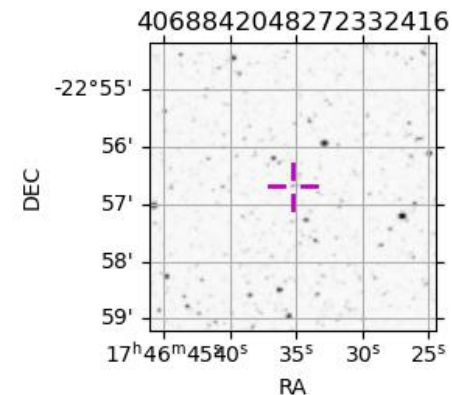

Jupiter 2043-02-13T10:54:37 K9.51 G14.08 Pgt

ICRS Star Coord at Epoch: 17h 46m 35.35654s -22:56:41.93512s

RUWE (>1.4 is poor) : 1.04  
 K magnitude : 9.513  
 G magnitude : 14.077  
 RP magnitude : 12.880  
 BP magnitude : 15.569  
 DUPflag : 0  
 Distance (au) : 5.780  
 f0 (km) : 0.00  
 g0 (km) : 0.00  
 skyplane vel. (km/s) : 29.37  
 Sun-Target sep (deg) : 57.11  
 Sun-Moon sep (deg) : 104.13  
 B (ring opening deg) : -2.55  
 PA of pole (deg) : 0.61  
 Pole direction: RA (deg): 268.05661  
 Dec (deg): 64.49732  
 C/A sky separation (") : 12.548  
 C/A sky separation (km) : 52598.9  
 NAIF SPICE kernels : RAJobs\_U111+rgf15.spk

Jupiter 2043-02-13T10:54:37 K9.51 G14.08  
 Pgt

Earth  
 PAL  
 KPNO  
 MCD  
 ESO

2043-02-13T10:54:37.8600 α: 17 46 35.35654 δ: -22 56 41.9351 C/A \*\*\*\*\* PA 1.50 deg v\_sky +29.37 km/s D 05.78 AU  
 Credit: Styled after SORA/Lucky Star

Observable events with sun below -5 deg and altitude above 5 deg

Obs	Location	lat	Elon	Target	Observed Events Interval	OCode
PIC	Pic du Midi	42.9	0.1			Pnn
PAL	Palomar Mt (200")	33.4	243.1			Pnn
PMO	Purple Mtn Obs. Nanking	32.1	118.8			Pnn
KPNO	Kitt Peak Natl Obs	32.0	248.4	+	FEB 13 11:21 - FEB 13 11:21	Pne
MCD	McDonald Obs. 2.7m	30.7	256.0	+	FEB 13 11:21 - FEB 13 11:21	Pne
TEN	Teide Obs./Tenerife	28.3	343.5			Pnn
IRTF	Mauna Kea/IRTF	19.8	204.5			Pnn
KAV	Kavalur Observatory	12.6	78.8			Pnn
RIO	Rio de Janeiro	-22.9	316.8			Pnn
ESO	European Southern Obs. (3.6m)	-29.3	289.3			Pnn
AAT	Siding Spring (AAT)	-31.3	149.1			Pnn
SAAO	So. Afr. Astro. Obs. (Sutherland)	-32.4	20.8			Pnn
MSO	Mt. Stromlo Observatory	-35.3	149.0			Pnn