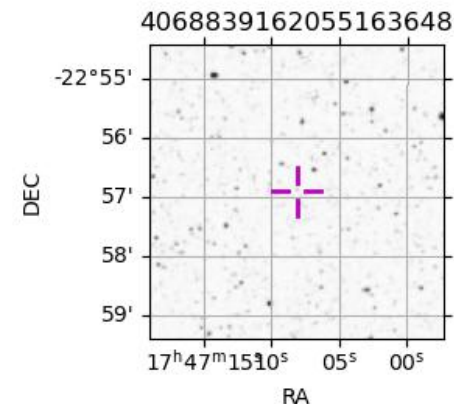

2043-02-14T04:56:10.3600 α: 17 47 08.1290 δ: -22 56 54.400 C/A ***** PA 1.45 deg v_sky +29.09 km/s D 05.77 AU
Credit: Styled after SORA/Lucky Star

Observable events with sun below -5 deg and altitude above 5 deg

Obs	Location	lat	Elon	Target	Observed Events Interval	OCode
PIC	Pic du Midi	42.9	0.1	+ +	FEB 14 04:25 - FEB 14 05:23	Pie
PAL	Palomar Mt (200")	33.4	243.1			Pnn
PMO	Purple Mtn Obs. Nanking	32.1	118.8			Pnn
KPNO	Kitt Peak Natl Obs	32.0	248.4			Pnn
MCD	McDonald Obs. 2.7m	30.7	256.0			Pnn
TEN	Teide Obs./Tenerife	28.3	343.5	+	FEB 14 05:21 - FEB 14 05:21	Pne
IRTF	Mauna Kea/IRTF	19.8	204.5			Pnn
KAV	Kavalur Observatory	12.6	78.8			Pnn
RIO	Rio de Janeiro	-22.9	316.8	+	FEB 14 05:16 - FEB 14 05:16	Pne
ESO	European Southern Obs. (3.6m)	-29.3	289.3			Pnn
AAT	Siding Spring (AAT)	-31.3	149.1			Pnn
SAAO	So. Afr. Astro. Obs. (Sutherland)	-32.4	20.8			Pnn
MSO	Mt. Stromlo Observatory	-35.3	149.0			Pnn