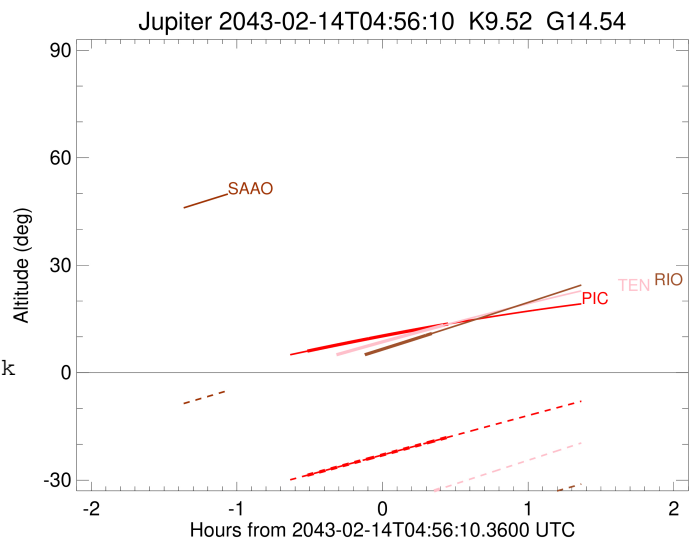

```
target                : Jupiter
target radius (km)   : 71492.00
C/A epoch            : 2043-02-14T04:54:10.620
Event type          : Pgt
: Jupiter occs: geocentric, topocentric
: Not a ringed target
Observer code       : PIC
Location           : Pic du Midi
Latitude (deg)     : 42.93656
E. Longitude (deg) : 0.14231
Altitude (km)     : 2.890
Gaia source ID     : 4068839162055163648
2Mass ID (if available) : 17470814-2256544
ICRS Star Coord at Epoch: 17h 47m 08.12904s -22:56:54.39991s
RUWE (>1.4 is poor) : 0.96
K magnitude        : 9.520
G magnitude        : 14.536
RP magnitude       : 13.232
BP magnitude       : 16.456
DUPflag           : 0
Distance (au)     : 5.769
f0 (km)           : 0.00
g0 (km)           : 0.00
skyplane vel. (km/s) : 29.09
Sun-Target sep (deg) : 57.75
Sun-Moon sep (deg) : 114.66
B (ring opening deg) : -2.55
PA of pole (deg)  : 0.55
Pole direction: RA (deg): 268.05661
Dec (deg): 64.49732
C/A sky separation (") : 12.189
C/A sky separation (km) : 51001.9
NAIF SPICE kernels : RAJobs_U111+rgf15.spk
URKALLv1.spk
naif0012.tls
nep097.bsp
nep101.bsp
sat4401.bsp
de440.bsp
earth_720101_070426.bpc
jup365.bsp
urall6.bsp
IAU_SATURN_for_RINGFIT.tpc
pck00010.tpc
earth_200101_990628_predict.bpc
uranus_ringframes_rfrench20220627_v1.tf
neptune_ringframes_rfrench20220702a_v1.tf
earth_flat_IAU.spk
```

x: target alt < 5.0 deg or sun > -5.0 deg

Target	I/E	UTC	alt	alt-sun	radius	lat-geo	lat-geodetic
Jupiter	I	2043-02-14T04:25:17.022	6.03	-28.61	71487.3	-46.57	-50.25
Jupiter	E	2043-02-14T05:23:06.728	13.58	-18.02	71487.6	-44.36	-48.07