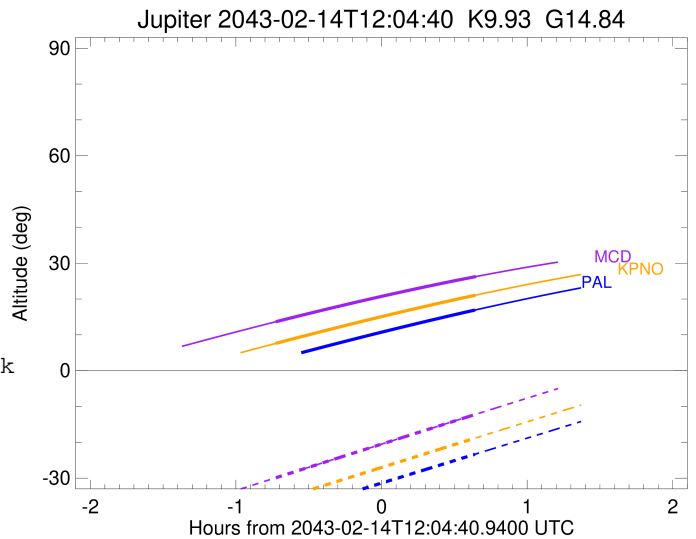

```
target                : Jupiter
target radius (km)   : 71492.00
C/A epoch            : 2043-02-14T12:02:00.860
Event type           : Pgt
: Jupiter occs: geocentric, topocentric
: Not a ringed target
Observer code        : PAL
Location             : Palomar Mt (200")
Latitude (deg)       : 33.35622
E. Longitude (deg)   : 243.13601
Altitude (km)        : 1.706
Gaia source ID       : 4068932311274935040
2Mass ID (if available) : 17472107-2256483
ICRS Star Coord at Epoch: 17h 47m 21.06195s -22:56:48.48123s
RUWE (>1.4 is poor) : 0.96
K magnitude          : 9.934
G magnitude          : 14.841
RP magnitude         : 13.568
BP magnitude         : 16.630
DUPflag             : 0
Distance (au)        : 5.765
f0 (km)              : 0.00
g0 (km)              : 0.00
skyplane vel. (km/s) : 28.97
Sun-Target sep (deg) : 58.00
Sun-Moon sep (deg)   : 118.74
B (ring opening deg) : -2.55
PA of pole (deg)     : 0.53
Pole direction: RA (deg): 268.05661
Dec (deg): 64.49732
C/A sky separation (") : 2.029
C/A sky separation (km) : 8483.1
NAIF SPICE kernels   : RAJobs_U111+rgf15.spk
URKALLv1.spk
naif0012.tls
nep097.bsp
nep101.bsp
sat4401.bsp
de440.bsp
earth_720101_070426.bpc
jup365.bsp
urall6.bsp
IAU_SATURN_for_RINGFIT.tpc
pck00010.tpc
earth_200101_990628_predict.bpc
uranus_ringframes_rfrench20220627_v1.tf
neptune_ringframes_rfrench20220702a_v1.tf
earth_flat_IAU.spk
```

x: target alt < 5.0 deg or sun > -5.0 deg

Target	I/E	UTC	alt	alt-sun	radius	lat-geo	lat-geodetic
Jupiter	I	2043-02-14T11:20:57.610	3.08x	-40.44	71491.8	-7.98	-9.11
Jupiter	E	2043-02-14T12:43:10.361	16.92	-23.33	71491.9	-5.66	-6.47