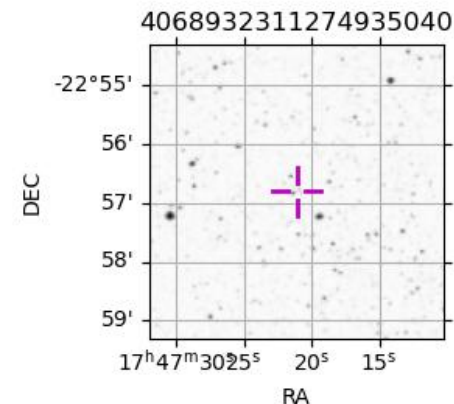

Observable events with sun below -5 deg and altitude above 5 deg

Obs	Location	lat	Elon	Target	Observed Events Interval	OCode
PIC	Pic du Midi	42.9	0.1			Pnn
PAL	Palomar Mt (200")	33.4	243.1	+	FEB 14 12:43 - FEB 14 12:43	Pne
PMO	Purple Mtn Obs. Nanking	32.1	118.8			Pnn
KPNO	Kitt Peak Natl Obs	32.0	248.4	+ +	FEB 14 11:21 - FEB 14 12:43	Pie
MCD	McDonald Obs. 2.7m	30.7	256.0	+ +	FEB 14 11:21 - FEB 14 12:43	Pie
TEN	Teide Obs./Tenerife	28.3	343.5			Pnn
IRTF	Mauna Kea/IRTF	19.8	204.5			Pnn
KAV	Kavalur Observatory	12.6	78.8			Pnn
RIO	Rio de Janeiro	-22.9	316.8			Pnn
ESO	European Southern Obs. (3.6m)	-29.3	289.3			Pnn
AAT	Siding Spring (AAT)	-31.3	149.1			Pnn
SAAO	So. Afr. Astro. Obs. (Sutherland)	-32.4	20.8			Pnn
MSO	Mt. Stromlo Observatory	-35.3	149.0			Pnn