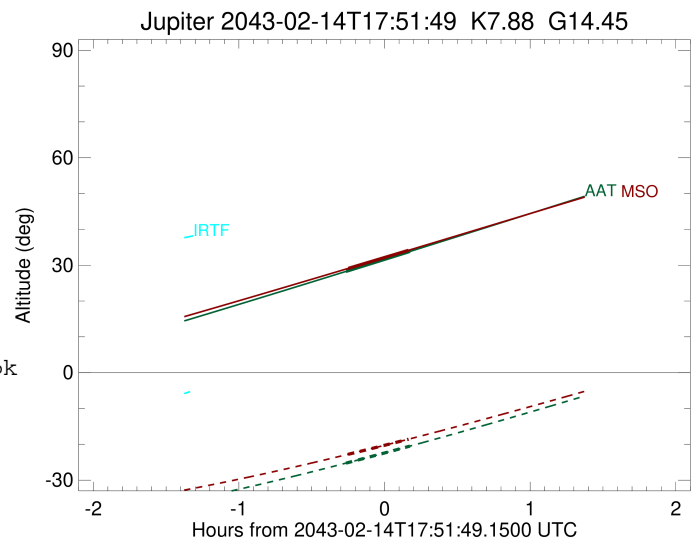

```
target                : Jupiter
target radius (km)   : 71492.00
C/A epoch            : 2043-02-14T17:49:09.300
Event type           : Pgt
: Jupiter occs: geocentric, topocentric
: Not a ringed target
Observer code        : AAT
Location             : Siding Spring (AAT)
Latitude (deg)       : -31.27703
E. Longitude (deg)   : 149.06608
Altitude (km)        : 1.164
Gaia source ID       : 4068932448713789056
2Mass ID (if available) : 17473146-2257045
ICRS Star Coord at Epoch: 17h 47m 31.47148s -22:57:04.67665s
RUWE (>1.4 is poor) : 0.91
K magnitude           : 7.878
G magnitude           : 14.446
RP magnitude         : 12.893
BP magnitude         : 17.798
DUPflag              : 0
Distance (au)        : 5.762
f0 (km)              : 0.00
g0 (km)              : 0.00
skyplane vel. (km/s) : 28.88
Sun-Target sep (deg) : 58.20
Sun-Moon sep (deg)   : 122.32
B (ring opening deg) : -2.55
PA of pole (deg)     : 0.51
Pole direction: RA (deg): 268.05661
Dec (deg): 64.49732
C/A sky separation ("): 16.223
C/A sky separation (km): 67794.9
NAIF SPICE kernels   : RAJobs_U111+rgf15.spk
URKALLv1.spk
naif0012.tls
nep097.bsp
nep101.bsp
sat4401.bsp
de440.bsp
earth_720101_070426.bpc
jup365.bsp
urall6.bsp
IAU_SATURN_for_RINGFIT.tpc
pck00010.tpc
earth_200101_990628_predict.bpc
uranus_ringframes_rfrench20220627_v1.tf
neptune_ringframes_rfrench20220702a_v1.tf
earth_flat_IAU.spk
```

x: target alt < 5.0 deg or sun > -5.0 deg

Target	I/E	UTC	alt	alt-sun	radius	lat-geo	lat-geodetic
Jupiter	I	2043-02-14T17:36:00.785	28.28	-25.24	71483.9	-72.52	-74.50
Jupiter	E	2043-02-14T18:02:18.521	33.84	-20.49	71484.1	-70.17	-72.37