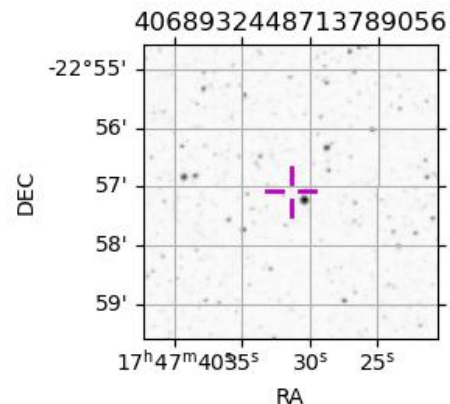

2043-02-14T17:51:49.1500 α: 17 47 31.4715 δ: -22 57 04.677 C/A ***** PA 1.41 deg v_sky +28.88 km/s D 05.76 AU
Credit: Styled after SORA/Lucky Star

Observable events with sun below -5 deg and altitude above 5 deg

Obs	Location	lat	Elon	Target	Observed Events Interval	OCode
PIC	Pic du Midi	42.9	0.1			Pnn
PAL	Palomar Mt (200")	33.4	243.1			Pnn
PMO	Purple Mtn Obs. Nanking	32.1	118.8			Pnn
KPNO	Kitt Peak Natl Obs	32.0	248.4			Pnn
MCD	McDonald Obs. 2.7m	30.7	256.0			Pnn
TEN	Teide Obs./Tenerife	28.3	343.5			Pnn
IRTF	Mauna Kea/IRTF	19.8	204.5			Pnn
KAV	Kavalur Observatory	12.6	78.8			Pnn
RIO	Rio de Janeiro	-22.9	316.8			Pnn
ESO	European Southern Obs. (3.6m)	-29.3	289.3			Pnn
AAT	Siding Spring (AAT)	-31.3	149.1	+ +	FEB 14 17:36 - FEB 14 18:02	Pie
SAAO	So. Afr. Astro. Obs. (Sutherland)	-32.4	20.8			Pnn
MSO	Mt. Stromlo Observatory	-35.3	149.0	+ +	FEB 14 17:36 - FEB 14 18:01	Pie