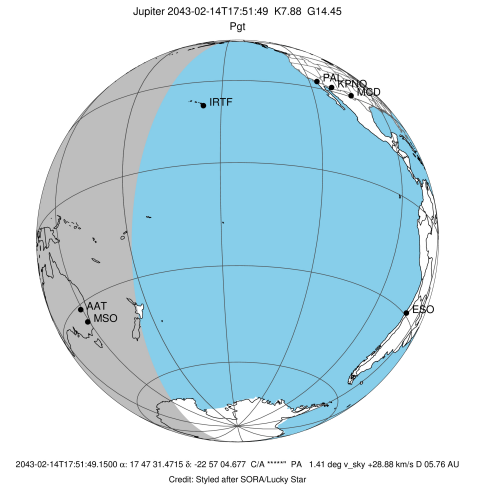

```
target                : Jupiter
target radius (km)   : 71492.00
C/A epoch            : 2043-02-14T17:49:09.300
Event type           : Pgt
: Jupiter occs: geocentric, topocentric
: Not a ringed target
Observer code        : AAT
Location             : Siding Spring (AAT)
Latitude (deg)       : -31.27703
E. Longitude (deg)   : 149.06608
Altitude (km)        : 1.164
Gaia source ID       : 4068932448713789056
2Mass ID (if available) : 17473146-2257045
ICRS Star Coord at Epoch: 17h 47m 31.47148s -22:57:04.67665s
RUWE (>1.4 is poor) : 0.91
K magnitude           : 7.878
G magnitude           : 14.446
RP magnitude         : 12.893
BP magnitude         : 17.798
DUPflag              : 0
Distance (au)        : 5.762
f0 (km)              : 0.00
g0 (km)              : 0.00
skyplane vel. (km/s) : 28.88
Sun-Target sep (deg) : 58.20
Sun-Moon sep (deg)   : 122.32
B (ring opening deg) : -2.55
PA of pole (deg)     : 0.51
Pole direction: RA (deg): 268.05661
Dec (deg): 64.49732
C/A sky separation ("): 16.223
C/A sky separation (km): 67794.9
NAIF SPICE kernels   : RAJobs_U111+rgf15.spk
URKALLv1.spk
naif0012.tls
nep097.bsp
nep101.bsp
sat4401.bsp
de440.bsp
earth_720101_070426.bpc
jup365.bsp
urall6.bsp
IAU_SATURN_for_RINGFIT.tpc
pck00010.tpc
earth_200101_990628_predict.bpc
uranus_ringframes_rfrench20220627_v1.tf
neptune_ringframes_rfrench20220702a_v1.tf
earth_flat_IAU.spk
```

x: target alt < 5.0 deg or sun > -5.0 deg

Target	I/E	UTC	alt	alt-sun	radius	lat-geo	lat-geodetic
Jupiter	I	2043-02-14T17:36:00.785	28.28	-25.24	71483.9	-72.52	-74.50
Jupiter	E	2043-02-14T18:02:18.521	33.84	-20.49	71484.1	-70.17	-72.37