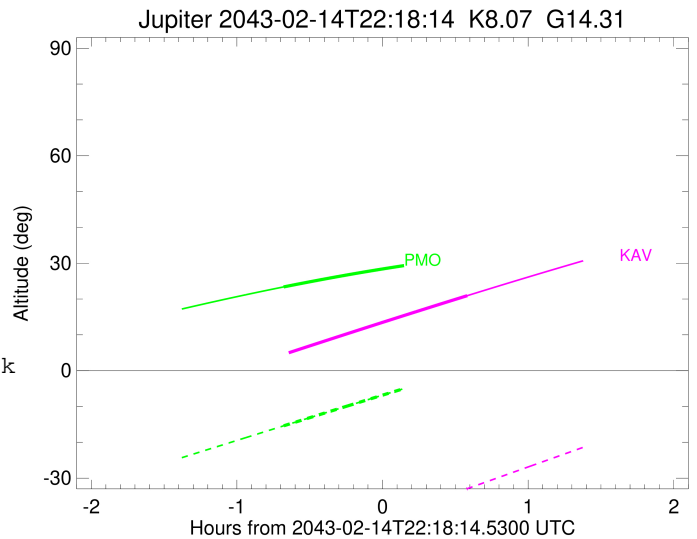

```
target                : Jupiter
target radius (km)   : 71492.00
C/A epoch            : 2043-02-14T22:16:40.630
Event type           : Pgt
: Jupiter occs: geocentric, topocentric
: Not a ringed target
Observer code        : PMO
Location             : Purple Mtn Obs. Nanking
Latitude (deg)       : 32.06667
E. Longitude (deg)   : 118.82089
Altitude (km)        : 0.364
Gaia source ID       : 4068885474623185664
2Mass ID (if available) : 17473948-2256585
ICRS Star Coord at Epoch: 17h 47m 39.47512s -22:56:58.92411s
RUWE (>1.4 is poor) : 0.96
K magnitude           : 8.075
G magnitude           : 14.307
RP magnitude         : 12.788
BP magnitude         : 17.334
DUPflag              : 0
Distance (au)        : 5.759
f0 (km)               : 0.00
g0 (km)               : 0.00
skyplane vel. (km/s) : 28.81
Sun-Target sep (deg) : 58.36
Sun-Moon sep (deg)   : 125.06
B (ring opening deg) : -2.55
PA of pole (deg)     : 0.49
Pole direction: RA (deg): 268.05662
Dec (deg): 64.49732
C/A sky separation (") : 6.064
C/A sky separation (km) : 25329.2
NAIF SPICE kernels   : RAJobs_U111+rgf15.spk
URKALLv1.spk
naif0012.tls
nep097.bsp
nep101.bsp
sat4401.bsp
de440.bsp
earth_720101_070426.bpc
jup365.bsp
urall6.bsp
IAU_SATURN_for_RINGFIT.tpc
pck00010.tpc
earth_200101_990628_predict.bpc
uranus_ringframes_rfrench20220627_v1.tf
neptune_ringframes_rfrench20220702a_v1.tf
earth_flat_IAU.spk
```

x: target alt < 5.0 deg or sun > -5.0 deg

Target	I/E	UTC	alt	alt-sun	radius	lat-geo	lat-geodetic
Jupiter	I	2043-02-14T21:37:35.129	23.39	-15.38	71490.8	-21.82	-24.57
Jupiter	E	2043-02-14T22:55:49.895	31.93	0.93x	71491.0	-19.69	-22.23