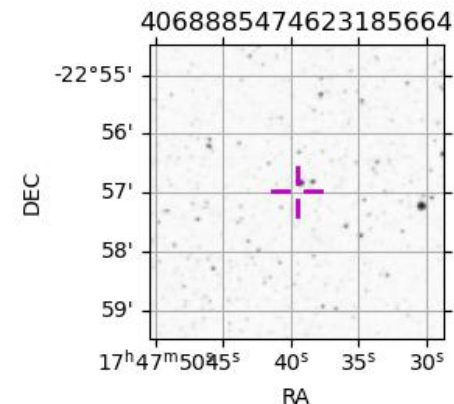

Credit: Styled after SORA/Lucky Star

Observable events with sun below -5 deg and altitude above 5 deg

Obs	Location	lat	Elon	Target	Observed Events Interval	OCode
PIC	Pic du Midi	42.9	0.1			Pnn
PAL	Palomar Mt (200")	33.4	243.1			Pnn
PMO	Purple Mtn Obs. Nanking	32.1	118.8	+	FEB 14 21:37 - FEB 14 21:37	Pin
KPNO	Kitt Peak Natl Obs	32.0	248.4			Pnn
MCD	McDonald Obs. 2.7m	30.7	256.0			Pnn
TEN	Teide Obs./Tenerife	28.3	343.5			Pnn
IRTF	Mauna Kea/IRTF	19.8	204.5			Pnn
KAV	Kavalur Observatory	12.6	78.8	+	FEB 14 22:53 - FEB 14 22:53	Pne
RIO	Rio de Janeiro	-22.9	316.8			Pnn
ESO	European Southern Obs. (3.6m)	-29.3	289.3			Pnn
AAT	Siding Spring (AAT)	-31.3	149.1			Pnn
SAAO	So. Afr. Astro. Obs. (Sutherland)	-32.4	20.8			Pnn
MSO	Mt. Stromlo Observatory	-35.3	149.0			Pnn