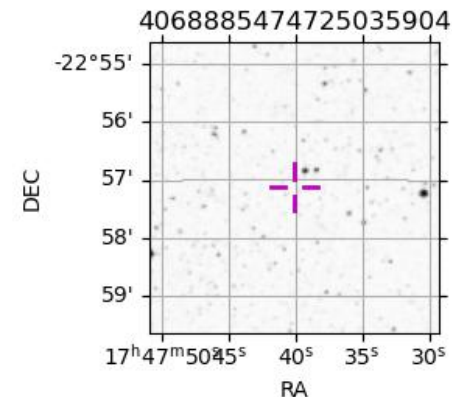

Observable events with sun below -5 deg and altitude above 5 deg

Obs	Location	lat	Elon	Target	Observed Events Interval	OCode
PIC	Pic du Midi	42.9	0.1			Pnn
PAL	Palomar Mt (200")	33.4	243.1			Pnn
PMO	Purple Mtn Obs. Nanking	32.1	118.8	+	FEB 14 22:17 - FEB 14 22:17	Pin
KPNO	Kitt Peak Natl Obs	32.0	248.4			Pnn
MCD	McDonald Obs. 2.7m	30.7	256.0			Pnn
TEN	Teide Obs./Tenerife	28.3	343.5			Pnn
IRTF	Mauna Kea/IRTF	19.8	204.5			Pnn
KAV	Kavalur Observatory	12.6	78.8	+ +	FEB 14 22:18 - FEB 14 22:52	Pie
RIO	Rio de Janeiro	-22.9	316.8			Pnn
ESO	European Southern Obs. (3.6m)	-29.3	289.3			Pnn
AAT	Siding Spring (AAT)	-31.3	149.1			Pnn
SAAO	So. Afr. Astro. Obs. (Sutherland)	-32.4	20.8			Pnn
MSO	Mt. Stromlo Observatory	-35.3	149.0			Pnn