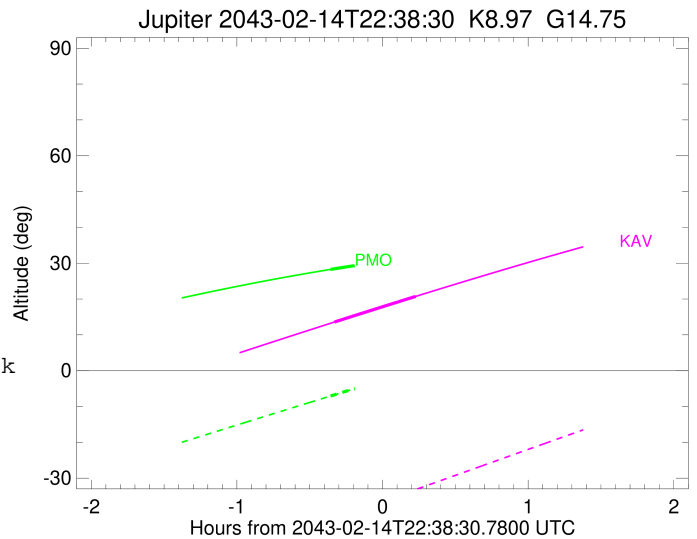

```
target                : Jupiter
target radius (km)   : 71492.00
C/A epoch             : 2043-02-14T22:37:14.690
Event type            : Pgt
: Jupiter occs: geocentric, topocentric
: Not a ringed target
Observer code         : PMO
Location              : Purple Mtn Obs. Nanking
Latitude (deg)        : 32.06667
E. Longitude (deg)    : 118.82089
Altitude (km)         : 0.364
Gaia source ID        : 4068885474725035904
2Mass ID (if available) : 17474006-2257079
ICRS Star Coord at Epoch: 17h 47m 40.06651s -22:57:08.08742s
RUWE (>1.4 is poor)  : 2.73
K magnitude           : 8.972
G magnitude           : 14.746
RP magnitude          : 13.266
BP magnitude          : 17.280
DUPflag              : 0
Distance (au)         : 5.759
f0 (km)               : 0.00
g0 (km)               : 0.00
skyplane vel. (km/s) : 28.81
Sun-Target sep (deg)  : 58.37
Sun-Moon sep (deg)    : 125.32
B (ring opening deg) : -2.55
PA of pole (deg)      : 0.49
Pole direction: RA (deg): 268.05662
Dec (deg): 64.49732
C/A sky separation (") : 15.004
C/A sky separation (km) : 62669.6
NAIF SPICE kernels    : RAJobs_U111+rgf15.spk
URKALLv1.spk
naif0012.tls
nep097.bsp
nep101.bsp
sat4401.bsp
de440.bsp
earth_720101_070426.bpc
jup365.bsp
urall6.bsp
IAU_SATURN_for_RINGFIT.tpc
pck00010.tpc
earth_200101_990628_predict.bpc
uranus_ringframes_rfrench20220627_v1.tf
neptune_ringframes_rfrench20220702a_v1.tf
earth_flat_IAU.spk
```

x: target alt < 5.0 deg or sun > -5.0 deg

Target	I/E	UTC	alt	alt-sun	radius	lat-geo	lat-geodetic
Jupiter	I	2043-02-14T22:17:06.955	28.26	-7.07	71485.0	-62.19	-65.10
Jupiter	E	2043-02-14T22:57:23.321	32.05	1.25x	71485.3	-60.11	-63.17