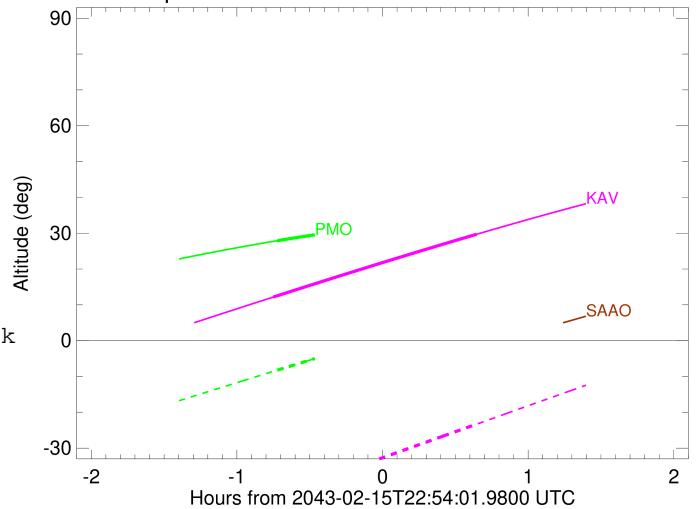

Jupiter 2043-02-15T22:54:01 K7.09 G14.15