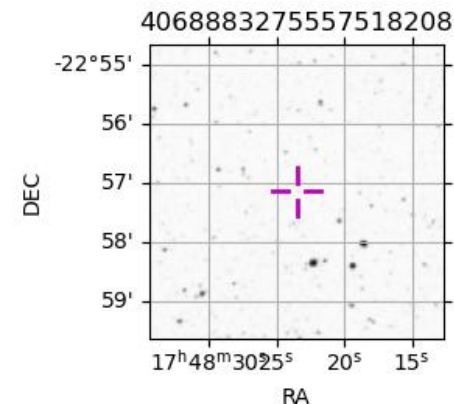

2043-02-15T22:54:01.9800 α: 17 48 23.4510 δ: -22 57 08.736 C/A 2.709° PA 1.31 deg v_sky +28.43 km/s D 05.75 AU
Credit: Styled after SORA/Lucky Star

Observable events with sun below -5 deg and altitude above 5 deg

Obs	Location	lat	Elon	Target	Observed Events Interval	OCode
PIC	Pic du Midi	42.9	0.1			Pnn
PAL	Palomar Mt (200")	33.4	243.1			Pnn
PMO	Purple Mtn Obs. Nanking	32.1	118.8	+	FEB 15 22:10 - FEB 15 22:10	Pin
KPNO	Kitt Peak Natl Obs	32.0	248.4			Pnn
MCD	McDonald Obs. 2.7m	30.7	256.0			Pnn
TEN	Teide Obs./Tenerife	28.3	343.5			Pnn
IRTF	Mauna Kea/IRTF	19.8	204.5			Pnn
KAV	Kavalur Observatory	12.6	78.8	+ +	FEB 15 22:09 - FEB 15 23:32	Pie
RIO	Rio de Janeiro	-22.9	316.8			Pnn
ESO	European Southern Obs. (3.6m)	-29.3	289.3			Pnn
AAT	Siding Spring (AAT)	-31.3	149.1			Pnn
SAAO	So. Afr. Astro. Obs. (Sutherland)	-32.4	20.8			Pnn
MSO	Mt. Stromlo Observatory	-35.3	149.0			Pnn