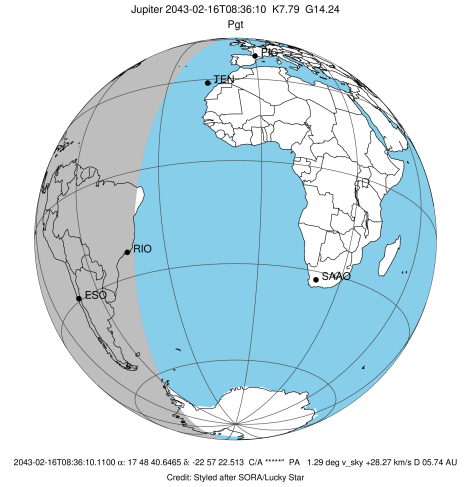

```
target                : Jupiter
target radius (km)   : 71492.00
C/A epoch             : 2043-02-16T08:34:13.700
Event type            : Pgt
: Jupiter occs: geocentric, topocentric
: Not a ringed target
Observer code         : RIO
Location              : Rio de Janeiro
Latitude (deg)       : -22.89506
E. Longitude (deg)   : 316.77708
Altitude (km)        : 0.033
Gaia source ID       : 4068888223359798784
2Mass ID (if available) : 17484064-2257223
ICRS Star Coord at Epoch: 17h 48m 40.64652s -22:57:22.51296s
RUWE (>1.4 is poor) : 0.97
K magnitude           : 7.791
G magnitude           : 14.236
RP magnitude          : 12.705
BP magnitude          : 17.601
DUPflag              : 0
Distance (au)        : 5.739
f0 (km)               : 0.00
g0 (km)               : 0.00
skyplane vel. (km/s) : 28.27
Sun-Target sep (deg) : 59.57
Sun-Moon sep (deg)   : 144.81
B (ring opening deg) : -2.54
PA of pole (deg)     : 0.38
Pole direction: RA (deg): 268.05662
Dec (deg): 64.49732
C/A sky separation (") : 11.191
C/A sky separation (km) : 46583.6
NAIF SPICE kernels   : RAJobs_U111+rgf15.spk
URKALLv1.spk
naif0012.tls
nep097.bsp
nep101.bsp
sat4401.bsp
de440.bsp
earth_720101_070426.bpc
jup365.bsp
urall6.bsp
IAU_SATURN_for_RINGFIT.tpc
pck00010.tpc
earth_200101_990628_predict.bpc
uranus_ringframes_rfrench20220627_v1.tf
neptune_ringframes_rfrench20220702a_v1.tf
earth_flat_IAU.spk
```

x: target alt < 5.0 deg or sun > -5.0 deg

Target	I/E	UTC	alt	alt-sun	radius	lat-geo	lat-geodetic
Jupiter	I	2043-02-16T08:01:54.358	49.32	-9.75	71488.1	-41.76	-45.47
Jupiter	E	2043-02-16T09:06:36.229	64.13	4.67x	71488.4	-39.51	-43.22