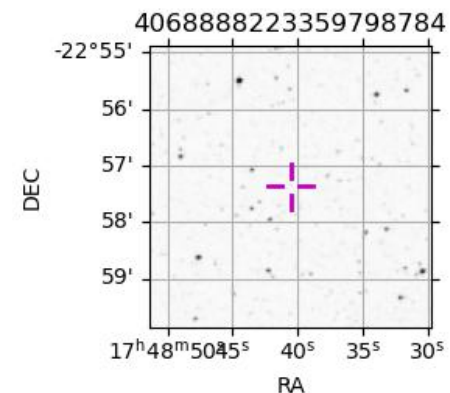

Credit: Styled after SORA/Lucky Star

Observable events with sun below -5 deg and altitude above 5 deg

Obs	Location	lat	Elon	Target	Observed Events Interval	OCode
PIC	Pic du Midi	42.9	0.1			Pnn
PAL	Palomar Mt (200")	33.4	243.1			Pnn
PMO	Purple Mtn Obs. Nanking	32.1	118.8			Pnn
KPNO	Kitt Peak Natl Obs	32.0	248.4			Pnn
MCD	McDonald Obs. 2.7m	30.7	256.0			Pnn
TEN	Teide Obs./Tenerife	28.3	343.5			Pnn
IRTF	Mauna Kea/IRTF	19.8	204.5			Pnn
KAV	Kavalur Observatory	12.6	78.8			Pnn
RIO	Rio de Janeiro	-22.9	316.8	+	FEB 16 08:01 - FEB 16 08:01	Pin
ESO	European Southern Obs. (3.6m)	-29.3	289.3	+	FEB 16 08:02 - FEB 16 09:04	Pie
AAT	Siding Spring (AAT)	-31.3	149.1			Pnn
SAAO	So. Afr. Astro. Obs. (Sutherland)	-32.4	20.8			Pnn
MSO	Mt. Stromlo Observatory	-35.3	149.0			Pnn