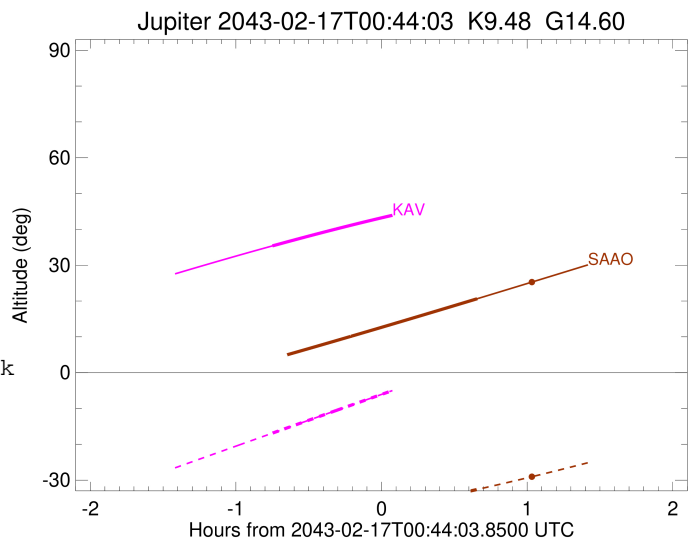

```
target                : Jupiter
target radius (km)   : 71492.00
C/A epoch             : 2043-02-17T00:42:04.200
Event type            : Pgt
: Jupiter occs: geocentric, topocentric
: Not a ringed target
Observer code         : KAV
Location              : Kavalur Observatory
Latitude (deg)        : 12.57556
E. Longitude (deg)    : 78.83167
Altitude (km)         : 0.722
Gaia source ID        : 4068876575408509184
2Mass ID (if available) : 17490910-2257191
ICRS Star Coord at Epoch: 17h 49m 09.10959s -22:57:19.16405s
RUWE (>1.4 is poor)  : 5.86
K magnitude           : 9.476
G magnitude           : 14.604
RP magnitude          : 13.288
BP magnitude          : 16.395
DUPflag              : 0
Distance (au)         : 5.730
f0 (km)               : 0.00
g0 (km)               : 0.00
skyplane vel. (km/s) : 28.02
Sun-Target sep (deg)  : 60.14
Sun-Moon sep (deg)   : 153.87
B (ring opening deg) : -2.55
PA of pole (deg)     : 0.33
Pole direction: RA (deg): 268.05662
Dec (deg): 64.49732
C/A sky separation (") : 1.738
C/A sky separation (km) : 7223.9
NAIF SPICE kernels   : RAJobs_U111+rgf15.spk
URKALLv1.spk
naif0012.tls
nep097.bsp
nep101.bsp
sat4401.bsp
de440.bsp
earth_720101_070426.bpc
jup365.bsp
urall6.bsp
IAU_SATURN_for_RINGFIT.tpc
pck00010.tpc
earth_200101_990628_predict.bpc
uranus_ringframes_rfrench20220627_v1.tf
neptune_ringframes_rfrench20220702a_v1.tf
earth_flat_IAU.spk
```

x: target alt < 5.0 deg or sun > -5.0 deg

Target	I/E	UTC	alt	alt-sun	radius	lat-geo	lat-geodetic
Jupiter	I	2043-02-16T23:59:12.925	35.40	-16.86	71491.9	4.65	5.31
Jupiter	E	2043-02-17T01:25:00.948	49.05	3.70x	71491.9	6.88	7.85