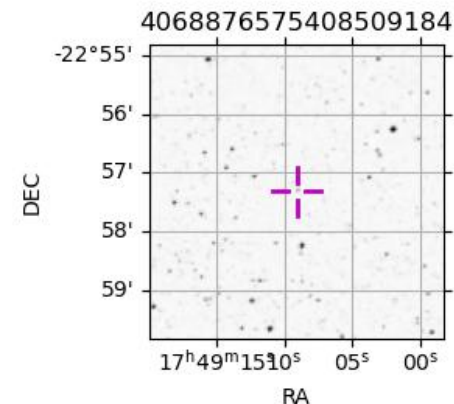

Credit: Styled after SORA/Lucky Star

Observable events with sun below -5 deg and altitude above 5 deg

Obs	Location	lat	Elon	Target	Observed Events Interval	OCode
PIC	Pic du Midi	42.9	0.1			Pnn
PAL	Palomar Mt (200")	33.4	243.1			Pnn
PMO	Purple Mtn Obs. Nanking	32.1	118.8			Pnn
KPNO	Kitt Peak Natl Obs	32.0	248.4			Pnn
MCD	McDonald Obs. 2.7m	30.7	256.0			Pnn
TEN	Teide Obs./Tenerife	28.3	343.5			Pnn
IRTF	Mauna Kea/IRTF	19.8	204.5			Pnn
KAV	Kavalur Observatory	12.6	78.8	+	FEB 16 23:59 - FEB 16 23:59	Pin
RIO	Rio de Janeiro	-22.9	316.8			Pnn
ESO	European Southern Obs. (3.6m)	-29.3	289.3			Pnn
AAT	Siding Spring (AAT)	-31.3	149.1			Pnn
SAAO	So. Afr. Astro. Obs. (Sutherland)	-32.4	20.8	+	FEB 17 01:23 - FEB 17 01:23	Pne
MSO	Mt. Stromlo Observatory	-35.3	149.0			Pnn