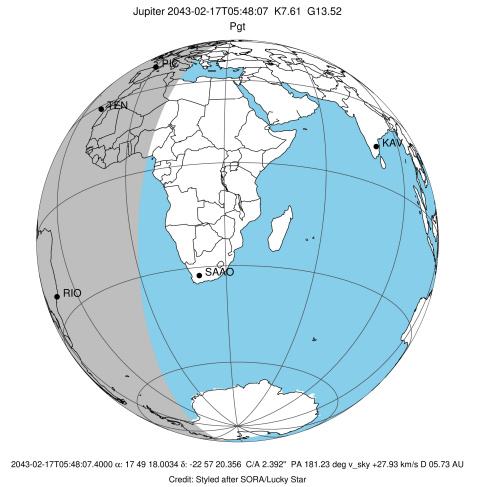

```
target                : Jupiter
target radius (km)   : 71492.00
C/A epoch            : 2043-02-17T05:46:28.640
Event type           : Pgt
: Jupiter occs: geocentric, topocentric
: Not a ringed target
Observer code        : PIC
Location             : Pic du Midi
Latitude (deg)       : 42.93656
E. Longitude (deg)   : 0.14231
Altitude (km)        : 2.890
Gaia source ID       : 4068877266954015104
2Mass ID (if available) : 17491799-2257203
ICRS Star Coord at Epoch: 17h 49m 18.00344s -22:57:20.35550s
RUWE (>1.4 is poor) : 0.89
K magnitude           : 7.611
G magnitude           : 13.516
RP magnitude         : 12.067
BP magnitude         : 16.269
DUPflag              : 0
Distance (au)        : 5.727
f0 (km)               : 0.00
g0 (km)               : 0.00
skyplane vel. (km/s) : 27.93
Sun-Target sep (deg) : 60.32
Sun-Moon sep (deg)   : 156.68
B (ring opening deg) : -2.55
PA of pole (deg)     : 0.32
Pole direction: RA (deg): 268.05662
Dec (deg): 64.49732
C/A sky separation (") : 3.714
C/A sky separation (km) : 15425.1
NAIF SPICE kernels   : RAJobs_U111+rgf15.spk
URKALLv1.spk
naif0012.tls
nep097.bsp
nep101.bsp
sat4401.bsp
de440.bsp
earth_720101_070426.bpc
jup365.bsp
urall6.bsp
IAU_SATURN_for_RINGFIT.tpc
pck00010.tpc
earth_200101_990628_predict.bpc
uranus_ringframes_rfrench20220627_v1.tf
neptune_ringframes_rfrench20220702a_v1.tf
earth_flat_IAU.spk
```

x: target alt < 5.0 deg or sun > -5.0 deg

Target	I/E	UTC	alt	alt-sun	radius	lat-geo	lat-geodetic
Jupiter	I	2043-02-17T05:04:26.460	12.50	-20.74	71491.7	11.35	12.93
Jupiter	E	2043-02-17T06:28:35.288	20.80	-5.36	71491.5	13.50	15.34