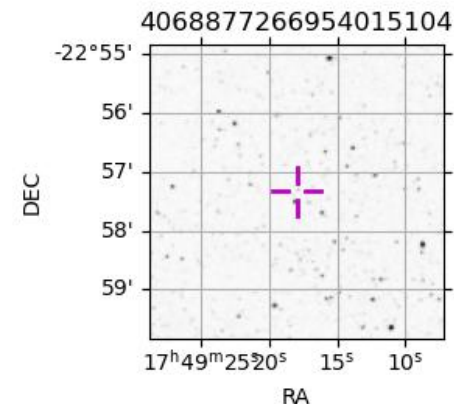

2043-02-17T05:48:07.4000 cc: 17 49 18.0034 s: -22 57 20.3555 C/A 2.392° PA 181.23 deg v_sky +27.93 km/s D 05.73 AU
Credit: Styled after SORA/Lucky Star

Observable events with sun below -5 deg and altitude above 5 deg

Obs	Location	lat	Elon	Target	Observed Events Interval	OEncode
PIC	Pic du Midi	42.9	0.1	+ +	FEB 17 05:04 - FEB 17 06:28	Pie
PAL	Palomar Mt (200")	33.4	243.1			Pnn
PMO	Purple Mtn Obs. Nanking	32.1	118.8			Pnn
KPNO	Kitt Peak Natl Obs	32.0	248.4			Pnn
MCD	McDonald Obs. 2.7m	30.7	256.0			Pnn
TEN	Teide Obs./Tenerife	28.3	343.5	+ +	FEB 17 05:03 - FEB 17 06:27	Pie
IRTF	Mauna Kea/IRTF	19.8	204.5			Pnn
KAV	Kavalur Observatory	12.6	78.8			Pnn
RIO	Rio de Janeiro	-22.9	316.8	+ +	FEB 17 05:02 - FEB 17 06:27	Pie
ESO	European Southern Obs. (3.6m)	-29.3	289.3	+	FEB 17 06:27 - FEB 17 06:27	Pne
AAT	Siding Spring (AAT)	-31.3	149.1			Pnn
SAAO	So. Afr. Astro. Obs. (Sutherland)	-32.4	20.8			Pnn
MSO	Mt. Stromlo Observatory	-35.3	149.0			Pnn