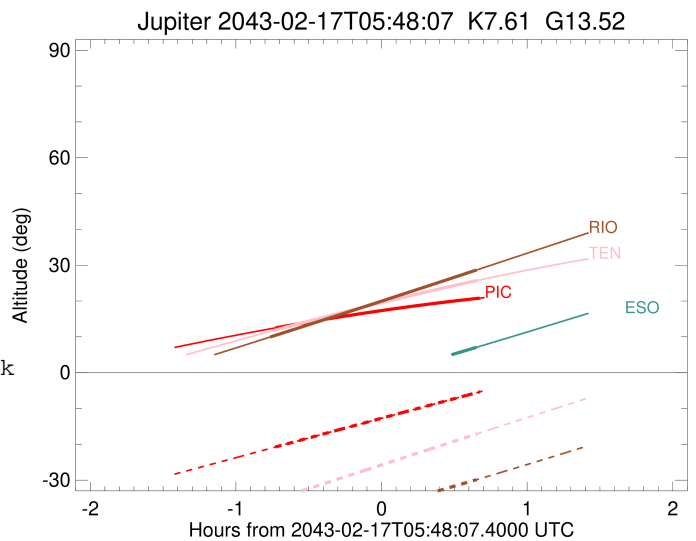

```
target                : Jupiter
target radius (km)   : 71492.00
C/A epoch            : 2043-02-17T05:46:28.640
Event type           : Pgt
: Jupiter occs: geocentric, topocentric
: Not a ringed target
Observer code        : PIC
Location             : Pic du Midi
Latitude (deg)       : 42.93656
E. Longitude (deg)   : 0.14231
Altitude (km)        : 2.890
Gaia source ID       : 4068877266954015104
2Mass ID (if available) : 17491799-2257203
ICRS Star Coord at Epoch: 17h 49m 18.00344s -22:57:20.35550s
RUWE (>1.4 is poor) : 0.89
K magnitude           : 7.611
G magnitude           : 13.516
RP magnitude         : 12.067
BP magnitude         : 16.269
DUPflag              : 0
Distance (au)        : 5.727
f0 (km)               : 0.00
g0 (km)               : 0.00
skyplane vel. (km/s) : 27.93
Sun-Target sep (deg) : 60.32
Sun-Moon sep (deg)   : 156.68
B (ring opening deg) : -2.55
PA of pole (deg)     : 0.32
Pole direction: RA (deg): 268.05662
Dec (deg): 64.49732
C/A sky separation (") : 3.714
C/A sky separation (km) : 15425.1
NAIF SPICE kernels   : RAJobs_U111+rgf15.spk
URKALLv1.spk
naif0012.tls
nep097.bsp
nep101.bsp
sat4401.bsp
de440.bsp
earth_720101_070426.bpc
jup365.bsp
urall6.bsp
IAU_SATURN_for_RINGFIT.tpc
pck00010.tpc
earth_200101_990628_predict.bpc
uranus_ringframes_rfrench20220627_v1.tf
neptune_ringframes_rfrench20220702a_v1.tf
earth_flat_IAU.spk
```

x: target alt < 5.0 deg or sun > -5.0 deg

Target	I/E	UTC	alt	alt-sun	radius	lat-geo	lat-geodetic
Jupiter	I	2043-02-17T05:04:26.460	12.50	-20.74	71491.7	11.35	12.93
Jupiter	E	2043-02-17T06:28:35.288	20.80	-5.36	71491.5	13.50	15.34