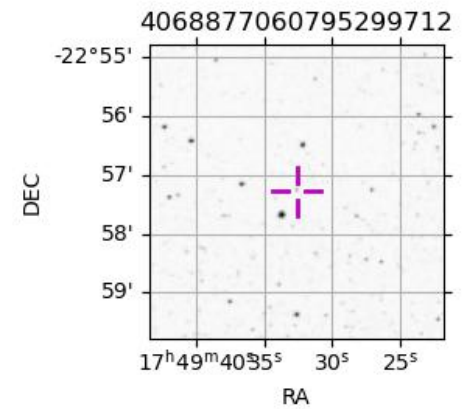

Observable events with sun below -5 deg and altitude above 5 deg

Obs	Location	lat	Elon	Target	Observed Events Interval	OCode
PIC	Pic du Midi	42.9	0.1			Pnn
PAL	Palomar Mt (200")	33.4	243.1	+	FEB 17 13:37 - FEB 17 13:37	Pin
PMO	Purple Mtn Obs. Nanking	32.1	118.8			Pnn
KPNO	Kitt Peak Natl Obs	32.0	248.4	+	FEB 17 13:38 - FEB 17 13:38	Pin
MCD	McDonald Obs. 2.7m	30.7	256.0			Pnn
TEN	Teide Obs./Tenerife	28.3	343.5			Pnn
IRTF	Mauna Kea/IRTF	19.8	204.5	+ +	FEB 17 13:35 - FEB 17 14:42	Pie
KAV	Kavalur Observatory	12.6	78.8			Pnn
RIO	Rio de Janeiro	-22.9	316.8			Pnn
ESO	European Southern Obs. (3.6m)	-29.3	289.3			Pnn
AAT	Siding Spring (AAT)	-31.3	149.1			Pnn
SAAO	So. Afr. Astro. Obs. (Sutherland)	-32.4	20.8			Pnn
MSO	Mt. Stromlo Observatory	-35.3	149.0			Pnn