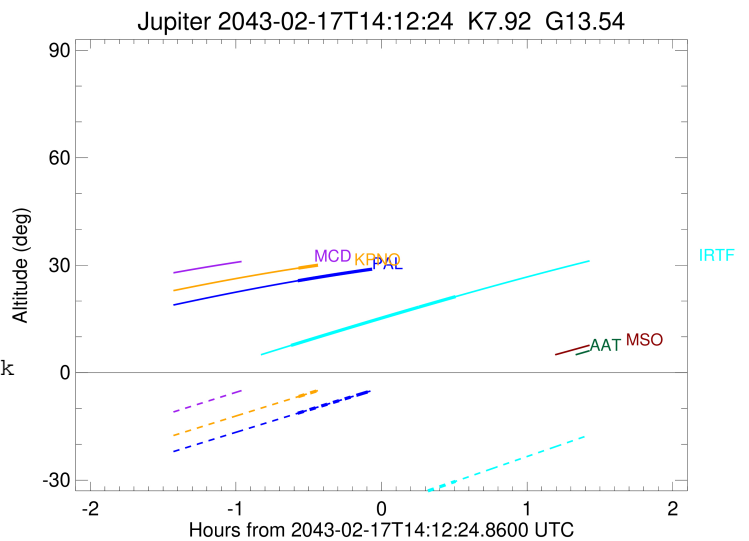

```
target                : Jupiter
target radius (km)   : 71492.00
C/A epoch            : 2043-02-17T14:10:57.500
Event type           : Pgt
: Jupiter occs: geocentric, topocentric
: Not a ringed target
Observer code        : PAL
Location             : Palomar Mt (200")
Latitude (deg)       : 33.35622
E. Longitude (deg)   : 243.13601
Altitude (km)        : 1.706
Gaia source ID       : 4068877060795299712
2Mass ID (if available) : 17493271-2257169
ICRS Star Coord at Epoch: 17h 49m 32.71504s -22:57:17.09402s
RUWE (>1.4 is poor) : 0.88
K magnitude          : 7.925
G magnitude          : 13.544
RP magnitude         : 12.167
BP magnitude         : 15.895
DUPflag             : 0
Distance (au)        : 5.722
f0 (km)              : 0.00
g0 (km)              : 0.00
skyplane vel. (km/s) : 27.80
Sun-Target sep (deg) : 60.61
Sun-Moon sep (deg)   : 161.46
B (ring opening deg) : -2.55
PA of pole (deg)     : 0.29
Pole direction: RA (deg): 268.05662
Dec (deg): 64.49732
C/A sky separation ("): 11.188
C/A sky separation (km): 46431.6
NAIF SPICE kernels   : RAJobs_U111+rgf15.spk
URKALLv1.spk
naif0012.tls
nep097.bsp
nep101.bsp
sat4401.bsp
de440.bsp
earth_720101_070426.bpc
jup365.bsp
urall6.bsp
IAU_SATURN_for_RINGFIT.tpc
pck00010.tpc
earth_200101_990628_predict.bpc
uranus_ringframes_rfrench20220627_v1.tf
neptune_ringframes_rfrench20220702a_v1.tf
earth_flat_IAU.spk
```

x: target alt < 5.0 deg or sun > -5.0 deg

Target	I/E	UTC	alt	alt-sun	radius	lat-geo	lat-geodetic
Jupiter	I	2043-02-17T13:37:57.755	25.66	-11.32	71488.4	39.38	43.08
Jupiter	E	2043-02-17T14:43:59.741	31.71	2.23x	71488.1	41.49	45.21