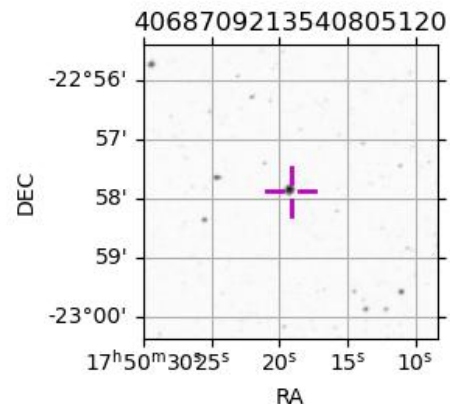

2043-02-18T17:05:25.6100 α: 17 50 19.3047 δ: -22 57 53.199 C/A ***** PA 1.13 deg v_sky +27.36 km/s D 05.71 AU
Credit: Styled after SORA/Lucky Star

Observable events with sun below -5 deg and altitude above 5 deg

Obs	Location	lat	Elon	Target	Observed Events Interval	OEcode
PIC	Pic du Midi	42.9	0.1			Pnn
PAL	Palomar Mt (200")	33.4	243.1			Pnn
PMO	Purple Mtn Obs. Nanking	32.1	118.8			Pnn
KPNO	Kitt Peak Natl Obs	32.0	248.4			Pnn
MCD	McDonald Obs. 2.7m	30.7	256.0			Pnn
TEN	Teide Obs./Tenerife	28.3	343.5			Pnn
IRTF	Mauna Kea/IRTF	19.8	204.5			Pnn
KAV	Kavalur Observatory	12.6	78.8			Pnn
RIO	Rio de Janeiro	-22.9	316.8			Pnn
ESO	European Southern Obs. (3.6m)	-29.3	289.3			Pnn
AAT	Siding Spring (AAT)	-31.3	149.1	+ +	FEB 18 16:35 - FEB 18 17:29	Pie
SAAO	So. Afr. Astro. Obs. (Sutherland)	-32.4	20.8			Pnn
MSO	Mt. Stromlo Observatory	-35.3	149.0	+ +	FEB 18 16:36 - FEB 18 17:28	Pie