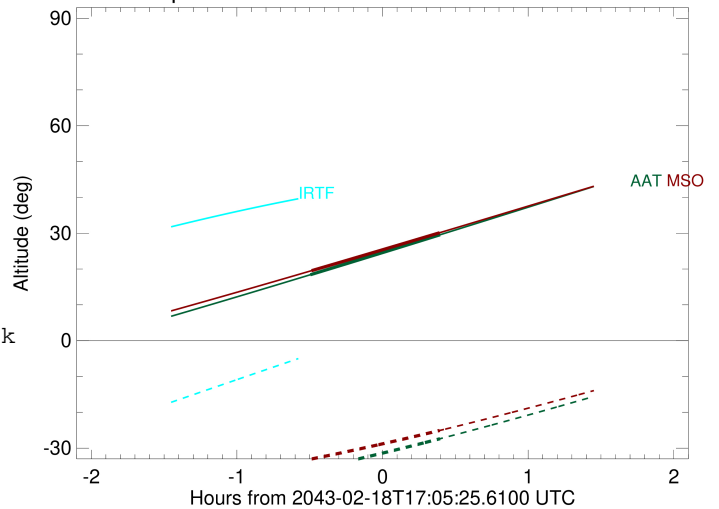

Jupiter 2043-02-18T17:05:25 K8.16 G9.67