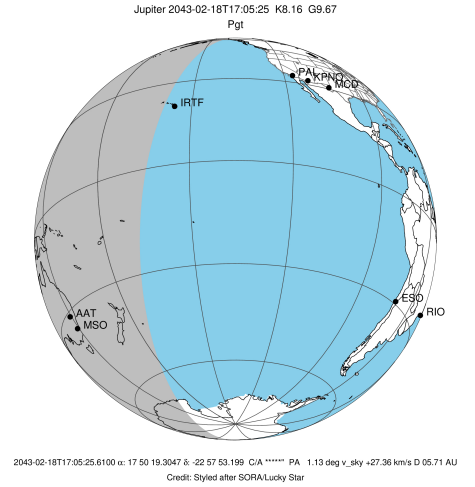

```
target                : Jupiter
target radius (km)   : 71492.00
C/A epoch            : 2043-02-18T17:02:25.890
Event type          : Pgt
: Jupiter occs: geocentric, topocentric
: Not a ringed target
Observer code       : AAT
Location           : Siding Spring (AAT)
Latitude (deg)     : -31.27703
E. Longitude (deg) : 149.06608
Altitude (km)      : 1.164
Gaia source ID     : 4068709213540805120
2Mass ID (if available) : 17501931-2257527
ICRS Star Coord at Epoch: 17h 50m 19.30469s -22:57:53.19946s
RUWE (>1.4 is poor) : 0.82
K magnitude         : 8.156
G magnitude         : 9.671
RP magnitude        : 9.142
BP magnitude        : 10.011
DUPflag            : 0
Distance (au)      : 5.706
f0 (km)            : 0.00
g0 (km)            : 0.00
skyplane vel. (km/s) : 27.36
Sun-Target sep (deg) : 61.56
Sun-Moon sep (deg)  : 173.32
B (ring opening deg) : -2.54
PA of pole (deg)    : 0.21
Pole direction: RA (deg): 268.05662
Dec (deg): 64.49732
C/A sky separation (") : 13.682
C/A sky separation (km) : 56620.8
NAIF SPICE kernels : RAJobs_U111+rgf15.spk
URKALLv1.spk
naif0012.tls
nep097.bsp
nep101.bsp
sat4401.bsp
de440.bsp
earth_720101_070426.bpc
jup365.bsp
urall6.bsp
IAU_SATURN_for_RINGFIT.tpc
pck00010.tpc
earth_200101_990628_predict.bpc
uranus_ringframes_rfrench20220627_v1.tf
neptune_ringframes_rfrench20220702a_v1.tf
earth_flat_IAU.spk
```