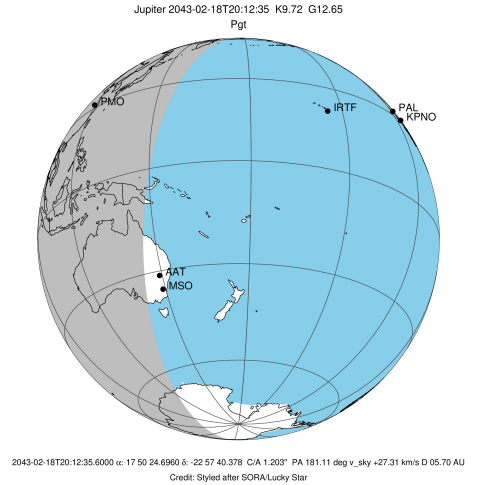

```
target                : Jupiter
target radius (km)   : 71492.00
C/A epoch            : 2043-02-18T20:09:43.120
Event type           : Pgt
: Jupiter occs: geocentric, topocentric
: Not a ringed target
Observer code        : PMO
Location             : Purple Mtn Obs. Nanking
Latitude (deg)       : 32.06667
E. Longitude (deg)   : 118.82089
Altitude (km)        : 0.364
Gaia source ID       : 4068709518358349568
2Mass ID (if available) : 17502468-2257406
ICRS Star Coord at Epoch: 17h 50m 24.69600s -22:57:40.37797s
RUWE (>1.4 is poor) : 0.74
K magnitude          : 9.722
G magnitude           : 12.650
RP magnitude         : 12.170
BP magnitude         : 12.959
DUPflag             : 0
Distance (au)        : 5.704
f0 (km)              : 0.00
g0 (km)              : 0.00
skyplane vel. (km/s) : 27.31
Sun-Target sep (deg) : 61.68
Sun-Moon sep (deg)   : 174.93
B (ring opening deg) : -2.54
PA of pole (deg)     : 0.20
Pole direction: RA (deg): 268.05662
Dec (deg): 64.49732
C/A sky separation (") : 2.213
C/A sky separation (km) : 9157.1
NAIF SPICE kernels   : RAJobs_U111+rgf15.spk
URKALLv1.spk
naif0012.tls
nep097.bsp
nep101.bsp
sat4401.bsp
de440.bsp
earth_720101_070426.bpc
jup365.bsp
urall6.bsp
IAU_SATURN_for_RINGFIT.tpc
pck00010.tpc
earth_200101_990628_predict.bpc
uranus_ringframes_rfrench20220627_v1.tf
neptune_ringframes_rfrench20220702a_v1.tf
earth_flat_IAU.spk
```

x: target alt < 5.0 deg or sun > -5.0 deg

Target	I/E	UTC	alt	alt-sun	radius	lat-geo	lat-geodetic
Jupiter	I	2043-02-18T19:26:11.389	4.09x	-42.32	71491.9	6.13	7.01
Jupiter	E	2043-02-18T20:53:22.400	18.86	-24.01	71491.8	8.54	9.74