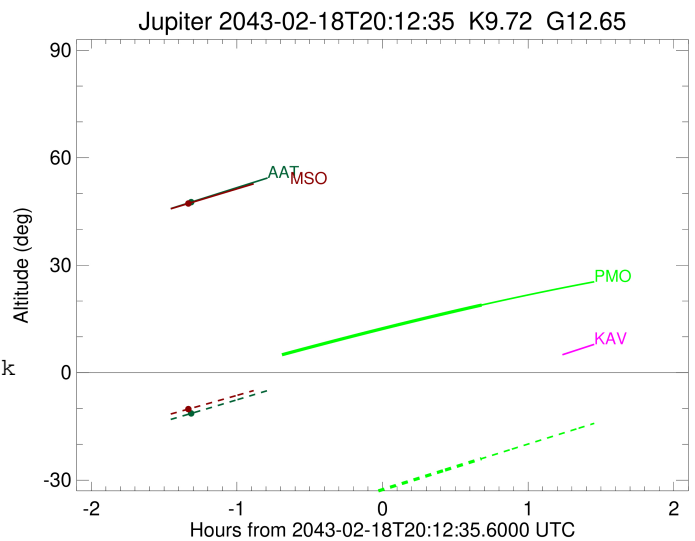

```
target                : Jupiter
target radius (km)   : 71492.00
C/A epoch            : 2043-02-18T20:09:43.120
Event type           : Pgt
: Jupiter occs: geocentric, topocentric
: Not a ringed target
Observer code        : PMO
Location             : Purple Mtn Obs. Nanking
Latitude (deg)       : 32.06667
E. Longitude (deg)   : 118.82089
Altitude (km)        : 0.364
Gaia source ID       : 4068709518358349568
2Mass ID (if available) : 17502468-2257406
ICRS Star Coord at Epoch: 17h 50m 24.69600s -22:57:40.37797s
RUWE (>1.4 is poor) : 0.74
K magnitude          : 9.722
G magnitude           : 12.650
RP magnitude         : 12.170
BP magnitude         : 12.959
DUPflag             : 0
Distance (au)        : 5.704
f0 (km)              : 0.00
g0 (km)              : 0.00
skyplane vel. (km/s) : 27.31
Sun-Target sep (deg) : 61.68
Sun-Moon sep (deg)   : 174.93
B (ring opening deg) : -2.54
PA of pole (deg)     : 0.20
Pole direction: RA (deg): 268.05662
Dec (deg): 64.49732
C/A sky separation (") : 2.213
C/A sky separation (km) : 9157.1
NAIF SPICE kernels   : RAJobs_U111+rgf15.spk
URKALLv1.spk
naif0012.tls
nep097.bsp
nep101.bsp
sat4401.bsp
de440.bsp
earth_720101_070426.bpc
jup365.bsp
urall6.bsp
IAU_SATURN_for_RINGFIT.tpc
pck00010.tpc
earth_200101_990628_predict.bpc
uranus_ringframes_rfrench20220627_v1.tf
neptune_ringframes_rfrench20220702a_v1.tf
earth_flat_IAU.spk
```

x: target alt < 5.0 deg or sun > -5.0 deg

Target	I/E	UTC	alt	alt-sun	radius	lat-geo	lat-geodetic
Jupiter	I	2043-02-18T19:26:11.389	4.09x	-42.32	71491.9	6.13	7.01
Jupiter	E	2043-02-18T20:53:22.400	18.86	-24.01	71491.8	8.54	9.74