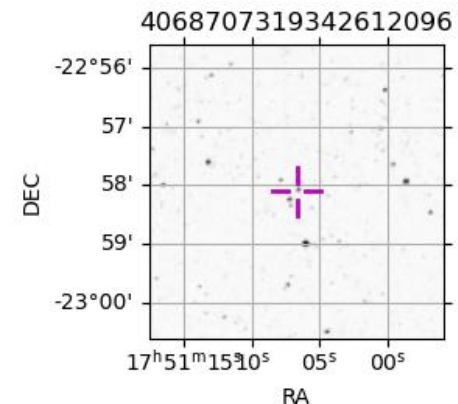

2043-02-19T20:44:24.9800 α: 17 51 06.6252 δ: -22 58 06.342 C/A ***** PA 1.05 deg v_sky +26.91 km/s D 05.69 AU
Credit: Styled after SORA/Lucky Star

Observable events with sun below -5 deg and altitude above 5 deg

Obs	Location	lat	Elon	Target	Observed Events Interval	OCode
PIC	Pic du Midi	42.9	0.1			Pnn
PAL	Palomar Mt (200")	33.4	243.1			Pnn
PMO	Purple Mtn Obs. Nanking	32.1	118.8	+ +	FEB 19 20:11 - FEB 19 21:12	Pie
KPNO	Kitt Peak Natl Obs	32.0	248.4			Pnn
MCD	McDonald Obs. 2.7m	30.7	256.0			Pnn
TEN	Teide Obs./Tenerife	28.3	343.5			Pnn
IRTF	Mauna Kea/IRTF	19.8	204.5			Pnn
KAV	Kavalur Observatory	12.6	78.8			Pnn
RIO	Rio de Janeiro	-22.9	316.8			Pnn
ESO	European Southern Obs. (3.6m)	-29.3	289.3			Pnn
AAT	Siding Spring (AAT)	-31.3	149.1			Pnn
SAAO	So. Afr. Astro. Obs. (Sutherland)	-32.4	20.8			Pnn
MSO	Mt. Stromlo Observatory	-35.3	149.0			Pnn