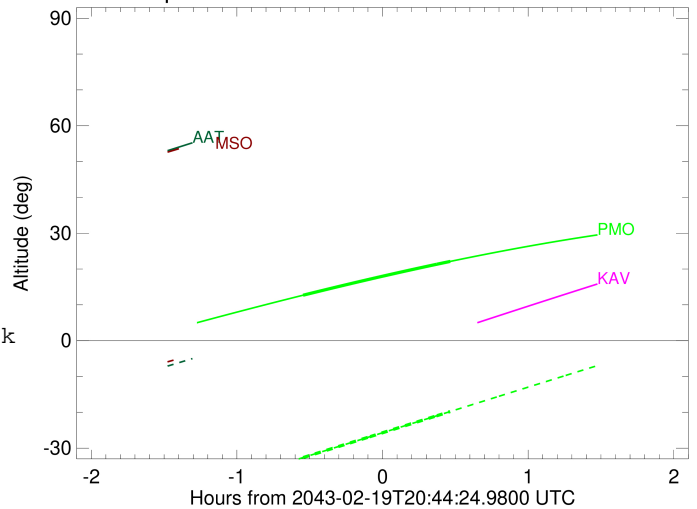

Jupiter 2043-02-19T20:44:24 K7.76 G12.69