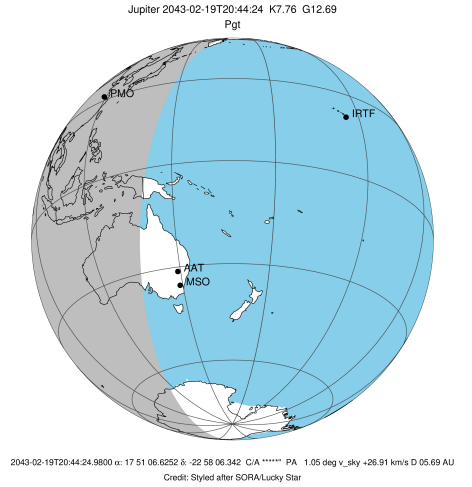

```
target                : Jupiter
target radius (km)   : 71492.00
C/A epoch            : 2043-02-19T20:41:58.880
Event type          : Pgt
                    : Jupiter occs: geocentric, topocentric
                    : Not a ringed target
Observer code       : PMO
Location            : Purple Mtn Obs. Nanking
Latitude (deg)      : 32.06667
E. Longitude (deg)  : 118.82089
Altitude (km)       : 0.364
Gaia source ID      : 4068707319342612096
2Mass ID (if available) : 17510661-2258063
ICRS Star Coord at Epoch: 17h 51m 06.62519s -22:58:06.34189s
RUWE (>1.4 is poor) : 0.88
K magnitude          : 7.759
G magnitude          : 12.691
RP magnitude         : 11.429
BP magnitude         : 14.466
DUPflag             : 0
Distance (au)       : 5.690
f0 (km)             : 0.00
g0 (km)             : 0.00
skyplane vel. (km/s) : 26.91
Sun-Target sep (deg) : 62.55
Sun-Moon sep (deg)  : 166.63
B (ring opening deg) : -2.53
PA of pole (deg)    : 0.12
Pole direction: RA (deg): 268.05662
Dec (deg): 64.49732
C/A sky separation (") : 12.742
C/A sky separation (km) : 52577.3
NAIF SPICE kernels  : RAJobs_U111+rgf15.spk
URKALLv1.spk
naif0012.tls
nep097.bsp
nep101.bsp
sat4401.bsp
de440.bsp
earth_720101_070426.bpc
jup365.bsp
urall6.bsp
IAU_SATURN_for_RINGFIT.tpc
pck00010.tpc
earth_200101_990628_predict.bpc
uranus_ringframes_rfrench20220627_v1.tf
neptune_ringframes_rfrench20220702a_v1.tf
earth_flat_IAU.spk
```