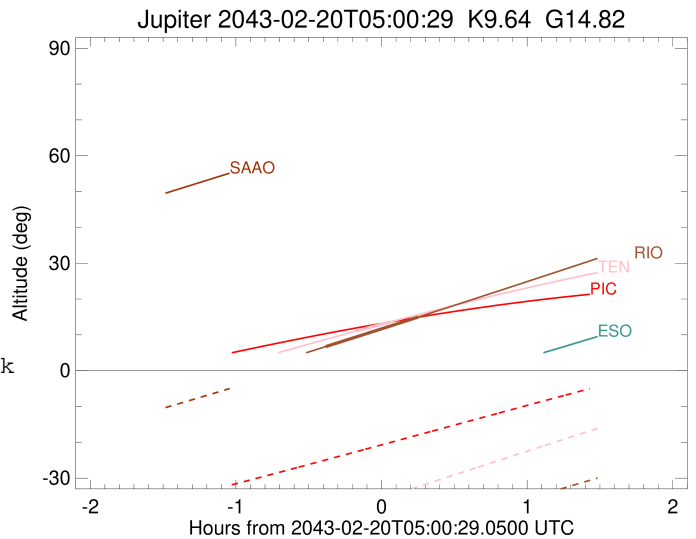

```
target                : Jupiter
target radius (km)   : 71492.00
C/A epoch            : 2043-02-20T04:57:10.050
Event type           : Pgt
: Jupiter occs: geocentric, topocentric
: Not a ringed target
Observer code        : TEN
Location             : Teide Obs./Tenerife
Latitude (deg)       : 28.30050
E. Longitude (deg)   : 343.48909
Altitude (km)        : 2.395
Gaia source ID       : 4068707220675316736
2Mass ID (if available) : 17512068-2257398
ICRS Star Coord at Epoch: 17h 51m 20.68749s -22:57:39.82726s
RUWE (>1.4 is poor) : 0.93
K magnitude          : 9.639
G magnitude          : 14.823
RP magnitude         : 13.537
BP magnitude         : 16.739
DUPflag             : 0
Distance (au)        : 5.685
f0 (km)              : 0.00
g0 (km)              : 0.00
skyplane vel. (km/s) : 26.78
Sun-Target sep (deg) : 62.84
Sun-Moon sep (deg)   : 162.32
B (ring opening deg) : -2.54
PA of pole (deg)     : 0.09
Pole direction: RA (deg): 268.05662
Dec (deg): 64.49732
C/A sky separation ("): 17.127
C/A sky separation (km): 70611.3
NAIF SPICE kernels   : RAJobs_U111+rgf15.spk
URKALLv1.spk
naif0012.tls
nep097.bsp
nep101.bsp
sat4401.bsp
de440.bsp
earth_720101_070426.bpc
jup365.bsp
urall6.bsp
IAU_SATURN_for_RINGFIT.tpc
pck00010.tpc
earth_200101_990628_predict.bpc
uranus_ringframes_rfrench20220627_v1.tf
neptune_ringframes_rfrench20220702a_v1.tf
earth_flat_IAU.spk
```

x: target alt < 5.0 deg or sun > -5.0 deg

Target	I/E	UTC	alt	alt-sun	radius	lat-geo	lat-geodetic
Jupiter	I	2043-02-20T04:50:11.166	11.08	-37.96	71483.5	79.50	80.72
Jupiter	E	2043-02-20T05:04:09.111	13.62	-34.90	71483.4	81.87	82.82