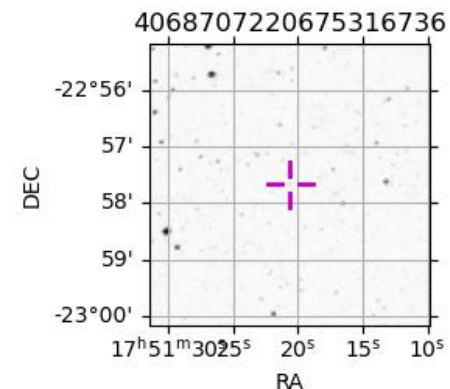

Observable events with sun below -5 deg and altitude above 5 deg

Obs	Location	lat	Elon	Target	Observed Events Interval	OCode
PIC	Pic du Midi	42.9	0.1			Pnn
PAL	Palomar Mt (200")	33.4	243.1			Pnn
PMO	Purple Mtn Obs. Nanking	32.1	118.8			Pnn
KPNO	Kitt Peak Natl Obs	32.0	248.4			Pnn
MCD	McDonald Obs. 2.7m	30.7	256.0			Pnn
TEN	Teide Obs./Tenerife	28.3	343.5	+ +	FEB 20 04:50 - FEB 20 05:04	Pie
IRTF	Mauna Kea/IRTF	19.8	204.5			Pnn
KAV	Kavalur Observatory	12.6	78.8			Pnn
RIO	Rio de Janeiro	-22.9	316.8	+ +	FEB 20 04:37 - FEB 20 05:15	Pie
ESO	European Southern Obs. (3.6m)	-29.3	289.3			Pnn
AAT	Siding Spring (AAT)	-31.3	149.1			Pnn
SAAO	So. Afr. Astro. Obs. (Sutherland)	-32.4	20.8			Pnn
MSO	Mt. Stromlo Observatory	-35.3	149.0			Pnn