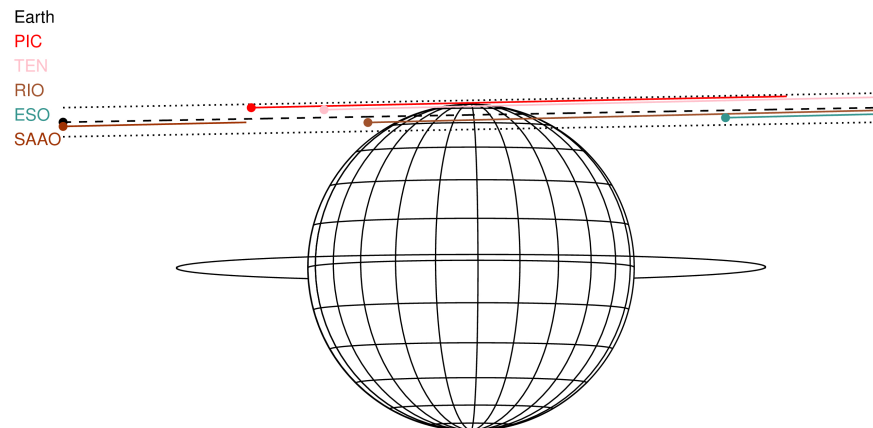

target : Jupiter
target radius (km) : 71492.00
C/A epoch : 2043-02-20T05:00:29.050
Event type : Pgt
: Jupiter occs: geocentric, topocentric
: Not a ringed target
Gaia source ID : 4068707220675316736
2Mass ID (if available) : 17512068-2257398

Jupiter 2043-02-20T05:00:29 K9.64 G14.82 Pgt

ICRS Star Coord at Epoch: 17h 51m 20.68749s -22:57:39.82726s

RUWE (>1.4 is poor) : 0.93
K magnitude : 9.639
G magnitude : 14.823
RP magnitude : 13.537
BP magnitude : 16.739
DUPflag : 0
Distance (au) : 5.685
f0 (km) : 0.00
g0 (km) : 0.00
skyplane vel. (km/s) : 26.78
Sun-Target sep (deg) : 62.84
Sun-Moon sep (deg) : 161.42
B (ring opening deg) : -2.54
PA of pole (deg) : 0.09
Pole direction: RA (deg): 268.05662
Dec (deg): 64.49732
C/A sky separation (") : 16.210
C/A sky separation (km) : 66832.0
NAIF SPICE kernels : RAJobs_U111+rgf15.spk

Jupiter 2043-02-20T05:00:29 K9.64 G14.82
Pgt

Observable events with sun below -5 deg and altitude above 5 deg

Obs	Location	lat	Elon	Target	Observed Events Interval	OCode
PIC	Pic du Midi	42.9	0.1			Pnn
PAL	Palomar Mt (200")	33.4	243.1			Pnn
PMO	Purple Mtn Obs. Nanking	32.1	118.8			Pnn
KPNO	Kitt Peak Natl Obs	32.0	248.4			Pnn
MCD	McDonald Obs. 2.7m	30.7	256.0			Pnn
TEN	Teide Obs./Tenerife	28.3	343.5	+ +	FEB 20 04:50 - FEB 20 05:04	Pie
IRTF	Mauna Kea/IRTF	19.8	204.5			Pnn
KAV	Kavalur Observatory	12.6	78.8			Pnn
RIO	Rio de Janeiro	-22.9	316.8	+ +	FEB 20 04:37 - FEB 20 05:15	Pie
ESO	European Southern Obs. (3.6m)	-29.3	289.3			Pnn
AAT	Siding Spring (AAT)	-31.3	149.1			Pnn
SAAO	So. Afr. Astro. Obs. (Sutherland)	-32.4	20.8			Pnn
MSO	Mt. Stromlo Observatory	-35.3	149.0			Pnn