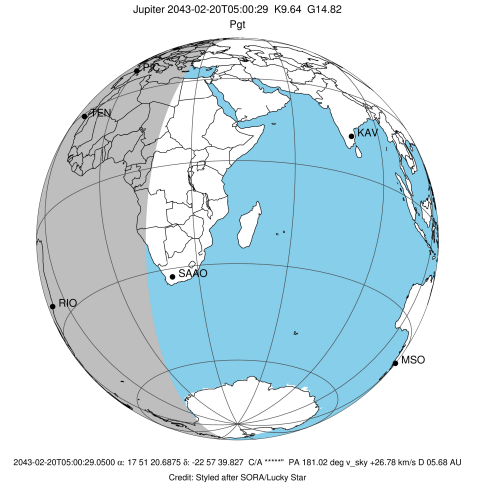

```
target                : Jupiter
target radius (km)   : 71492.00
C/A epoch            : 2043-02-20T04:57:10.050
Event type           : Pgt
: Jupiter occs: geocentric, topocentric
: Not a ringed target
Observer code        : TEN
Location             : Teide Obs./Tenerife
Latitude (deg)       : 28.30050
E. Longitude (deg)   : 343.48909
Altitude (km)        : 2.395
Gaia source ID       : 4068707220675316736
2Mass ID (if available) : 17512068-2257398
ICRS Star Coord at Epoch: 17h 51m 20.68749s -22:57:39.82726s
RUWE (>1.4 is poor) : 0.93
K magnitude          : 9.639
G magnitude          : 14.823
RP magnitude         : 13.537
BP magnitude         : 16.739
DUPflag             : 0
Distance (au)        : 5.685
f0 (km)              : 0.00
g0 (km)              : 0.00
skyplane vel. (km/s) : 26.78
Sun-Target sep (deg) : 62.84
Sun-Moon sep (deg)   : 162.32
B (ring opening deg) : -2.54
PA of pole (deg)     : 0.09
Pole direction: RA (deg): 268.05662
Dec (deg): 64.49732
C/A sky separation ("): 17.127
C/A sky separation (km): 70611.3
NAIF SPICE kernels   : RAJobs_U111+rgf15.spk
URKALLv1.spk
naif0012.tls
nep097.bsp
nep101.bsp
sat4401.bsp
de440.bsp
earth_720101_070426.bpc
jup365.bsp
urall6.bsp
IAU_SATURN_for_RINGFIT.tpc
pck00010.tpc
earth_200101_990628_predict.bpc
uranus_ringframes_rfrench20220627_v1.tf
neptune_ringframes_rfrench20220702a_v1.tf
earth_flat_IAU.spk
```

x: target alt < 5.0 deg or sun > -5.0 deg

Target	I/E	UTC	alt	alt-sun	radius	lat-geo	lat-geodetic
Jupiter	I	2043-02-20T04:50:11.166	11.08	-37.96	71483.5	79.50	80.72
Jupiter	E	2043-02-20T05:04:09.111	13.62	-34.90	71483.4	81.87	82.82